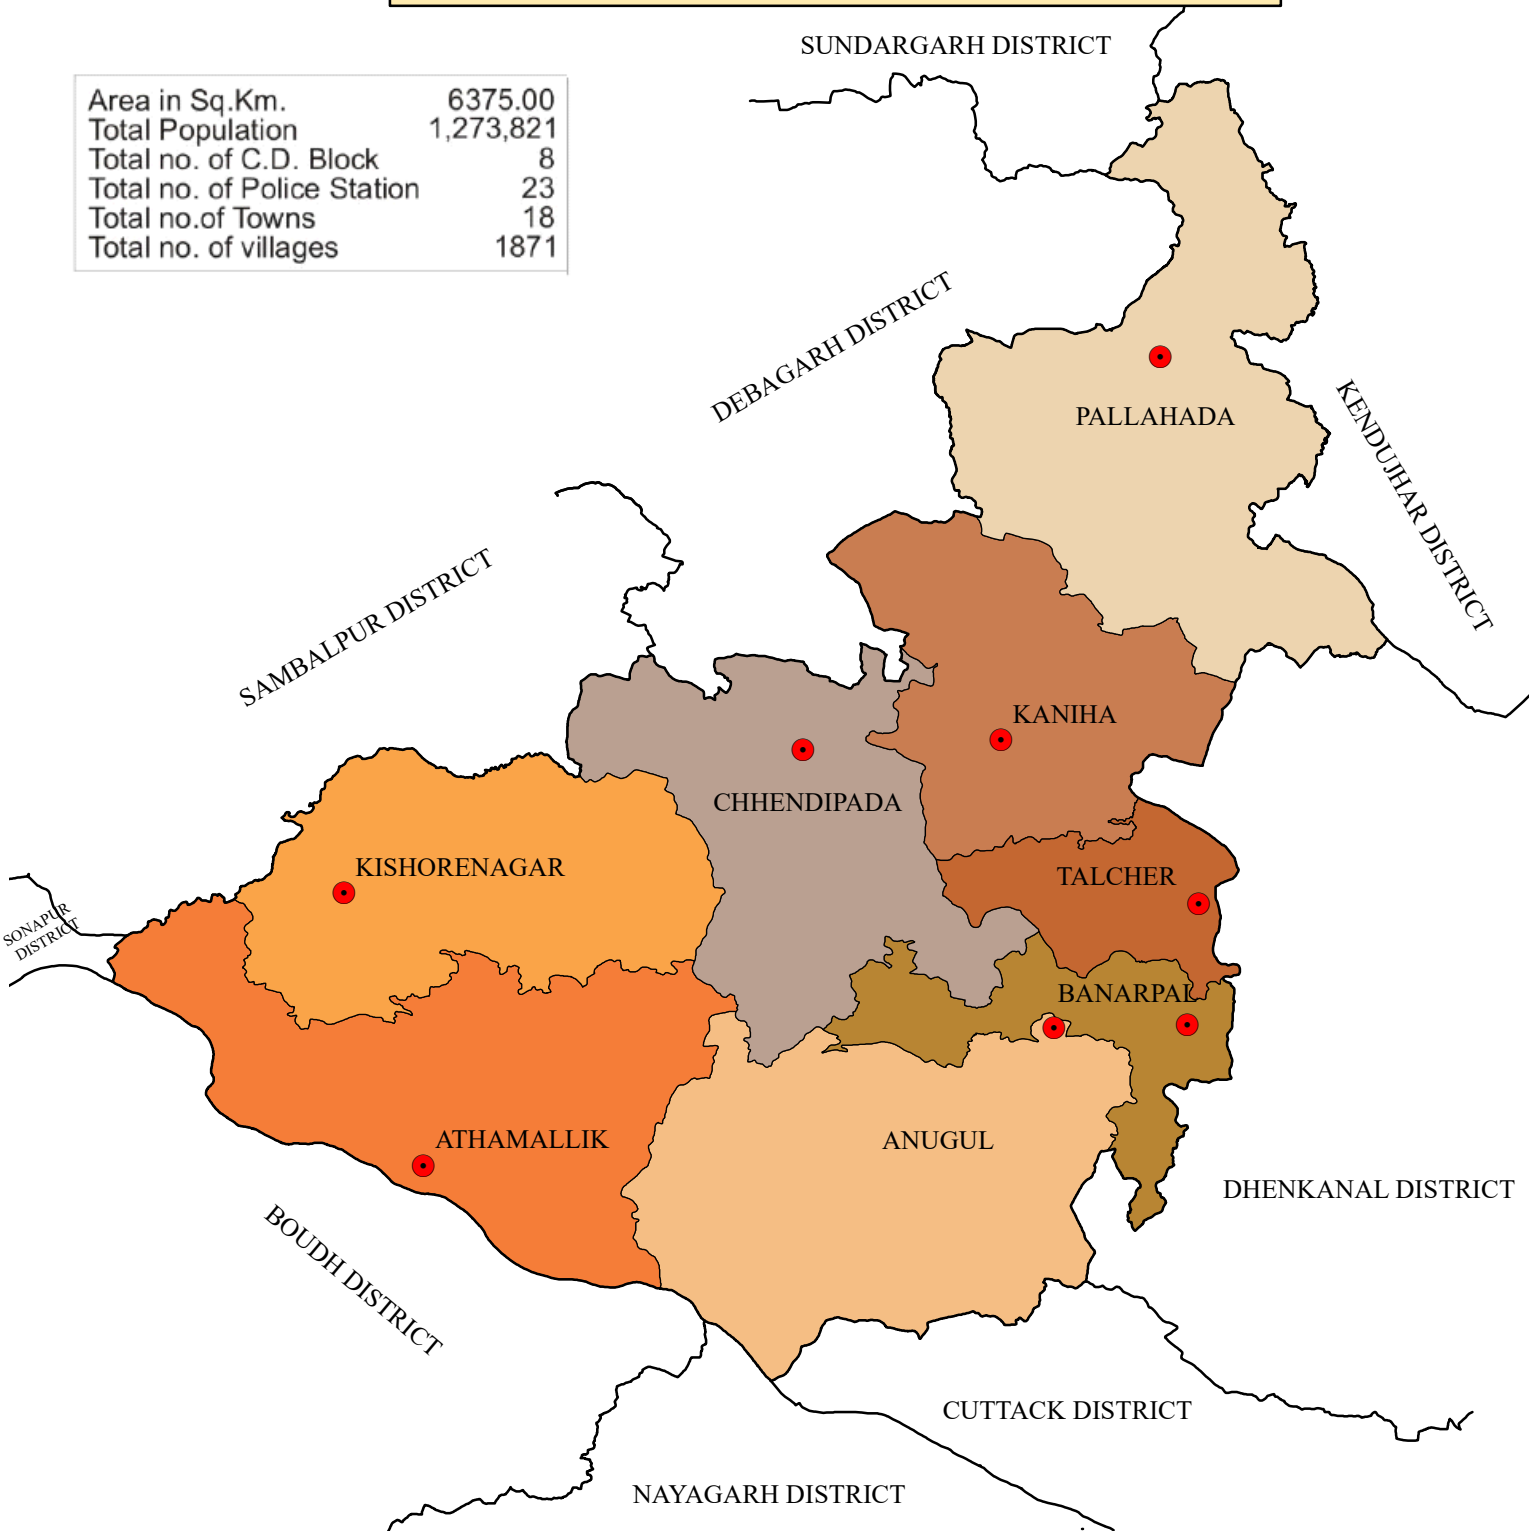

BLOCK MAP DISTRICT : ANUGUL

Area in Sq.Km.	6375.00
Total Population	1,273,821
Total no. of C.D. Block	8
Total no. of Police Station	23
Total no. of Towns	18
Total no. of villages	1871

LEGEND

- DISTRICT BOUNDARY
- BLOCK BOUNDARY
- BLOCK HEAD QUARTER