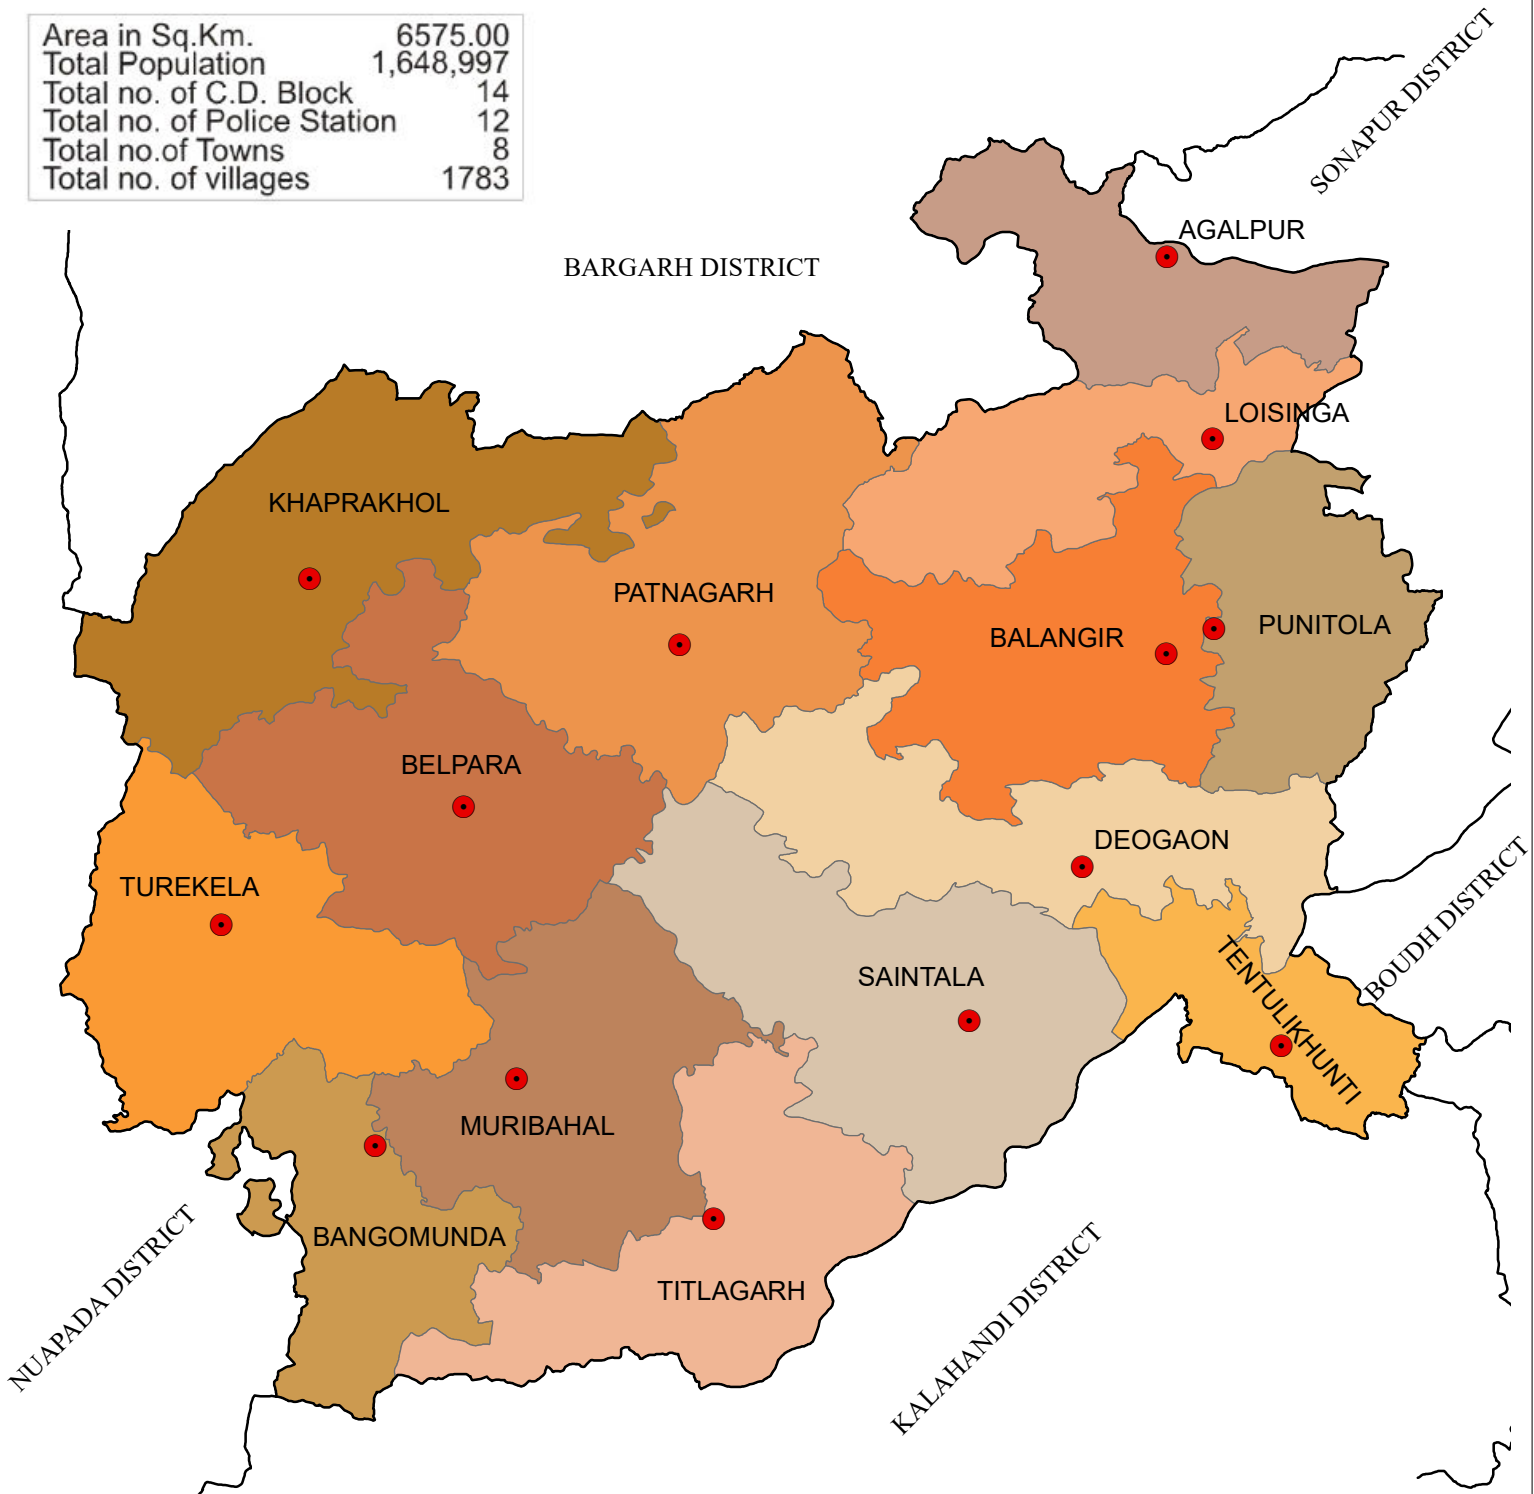

BLOCK MAP DISTRICT : BALANGIR

Area in Sq.Km.	6575.00
Total Population	1,648,997
Total no. of C.D. Block	14
Total no. of Police Station	12
Total no. of Towns	8
Total no. of villages	1783

LEGEND

- DISTRICT BOUNDARY
- BLOCK BOUNDARY
- BLOCK HEAD QUATER