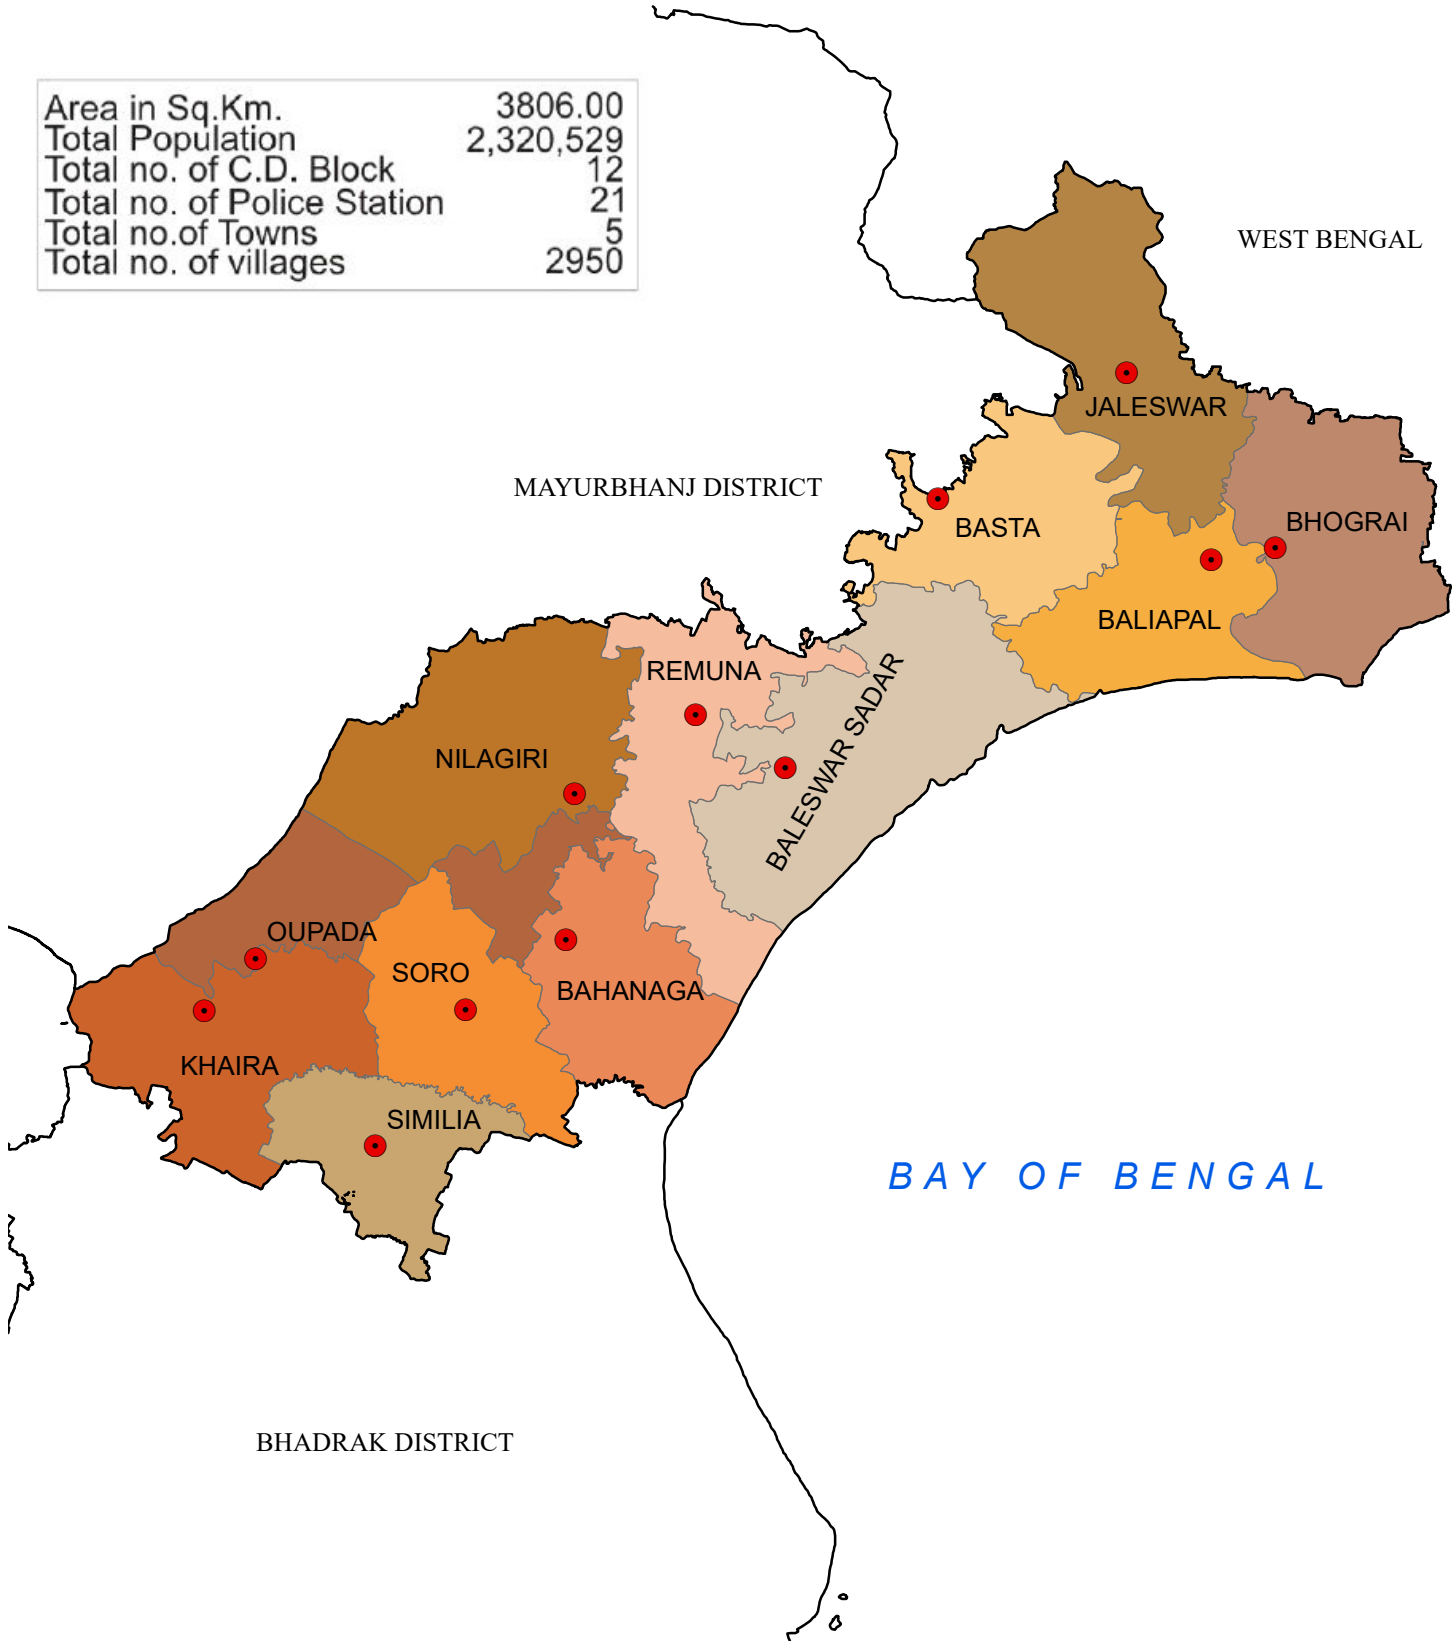

BLOCK MAP DISTRICT : BALESWAR

Area in Sq.Km.	3806.00
Total Population	2,320,529
Total no. of C.D. Block	12
Total no. of Police Station	21
Total no. of Towns	5
Total no. of villages	2950

LEGEND

- DISTRICT BOUNDARY
- BLOCK BOUNDARY
- BLOCK HEAD QUARTER