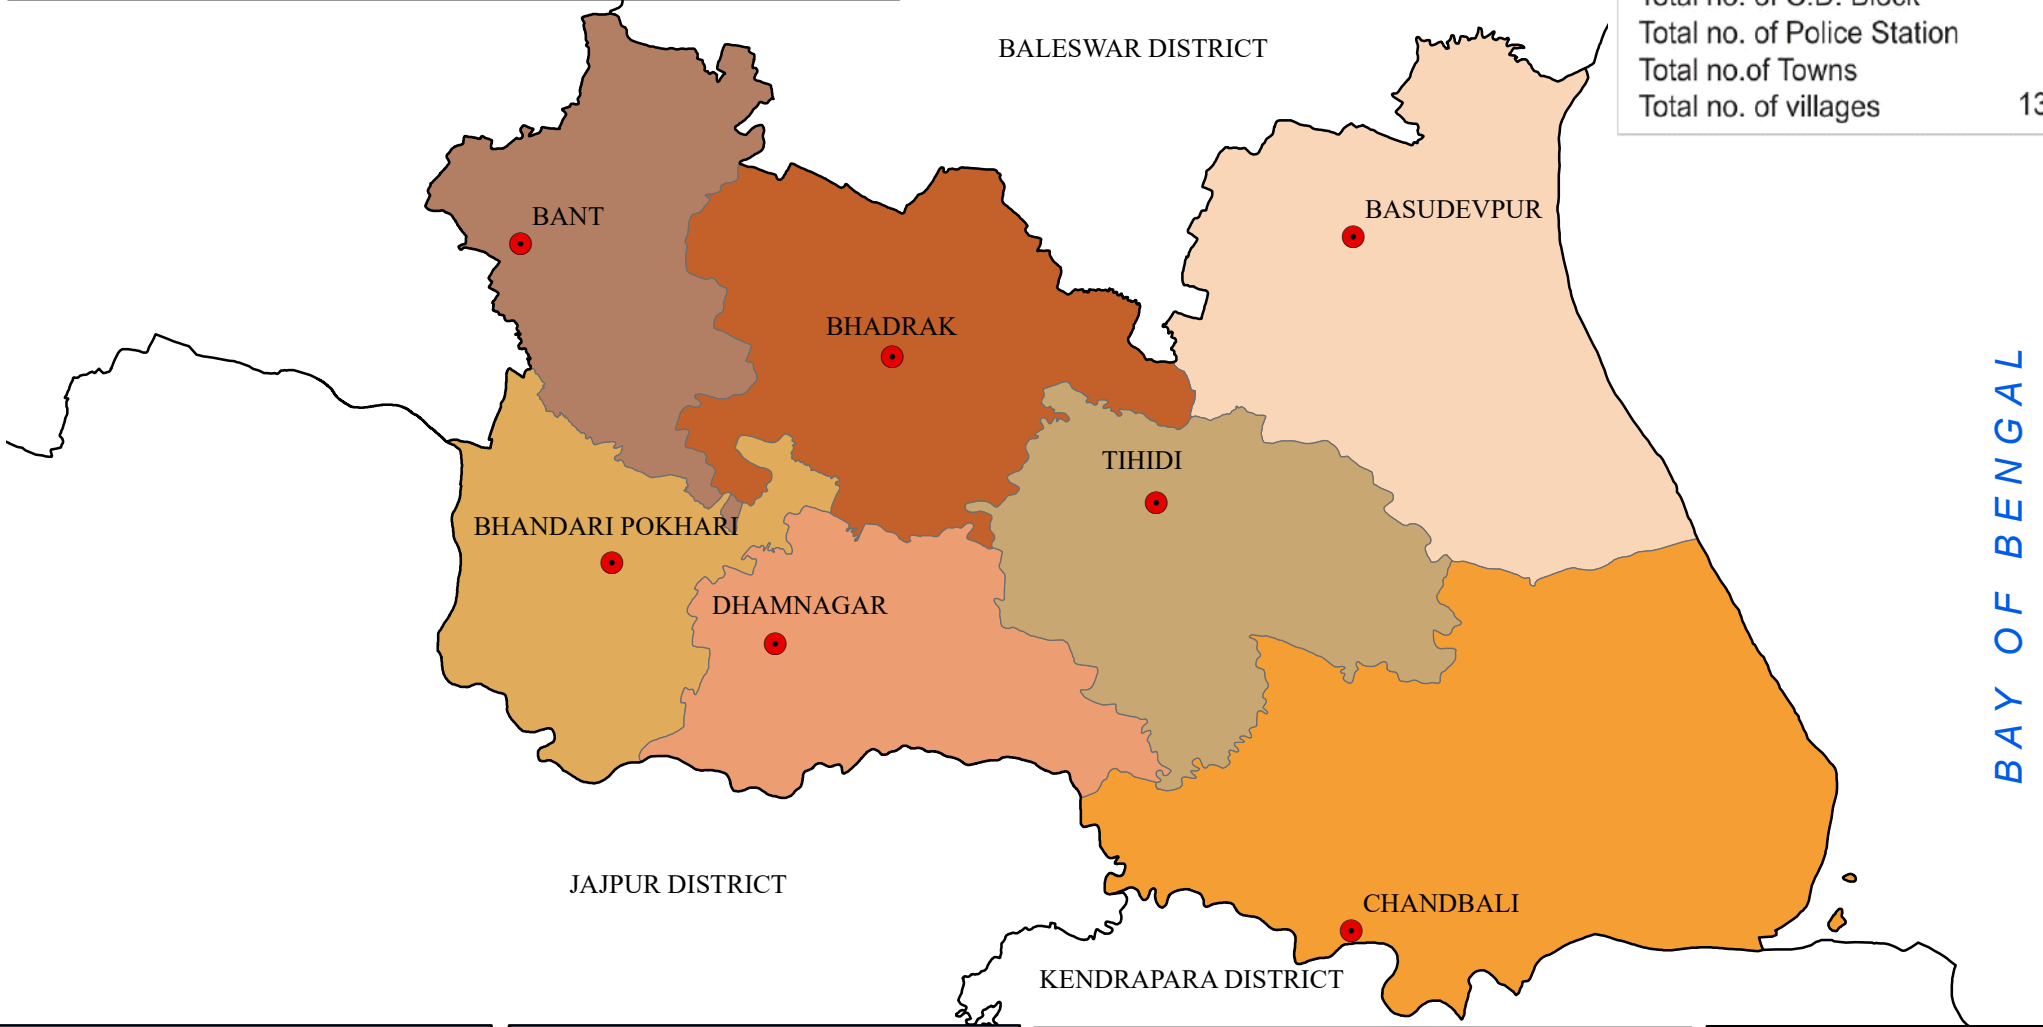

BLOCK MAP DISTRICT BHADRAK

Area in Sq.Km.	2505.00
Total Population	1,506,337
Total no. of C.D. Block	7
Total no. of Police Station	12
Total no. of Towns	4
Total no. of villages	1317

LEGEND

- DISTRICT BOUNDARY
- BLOCK BOUNDARY
- BLOCK HEAD QUARTER

0 1.5 3 6 9 12 Kilometers

NIC
NATIONAL
INFORMATICS
CENTRE