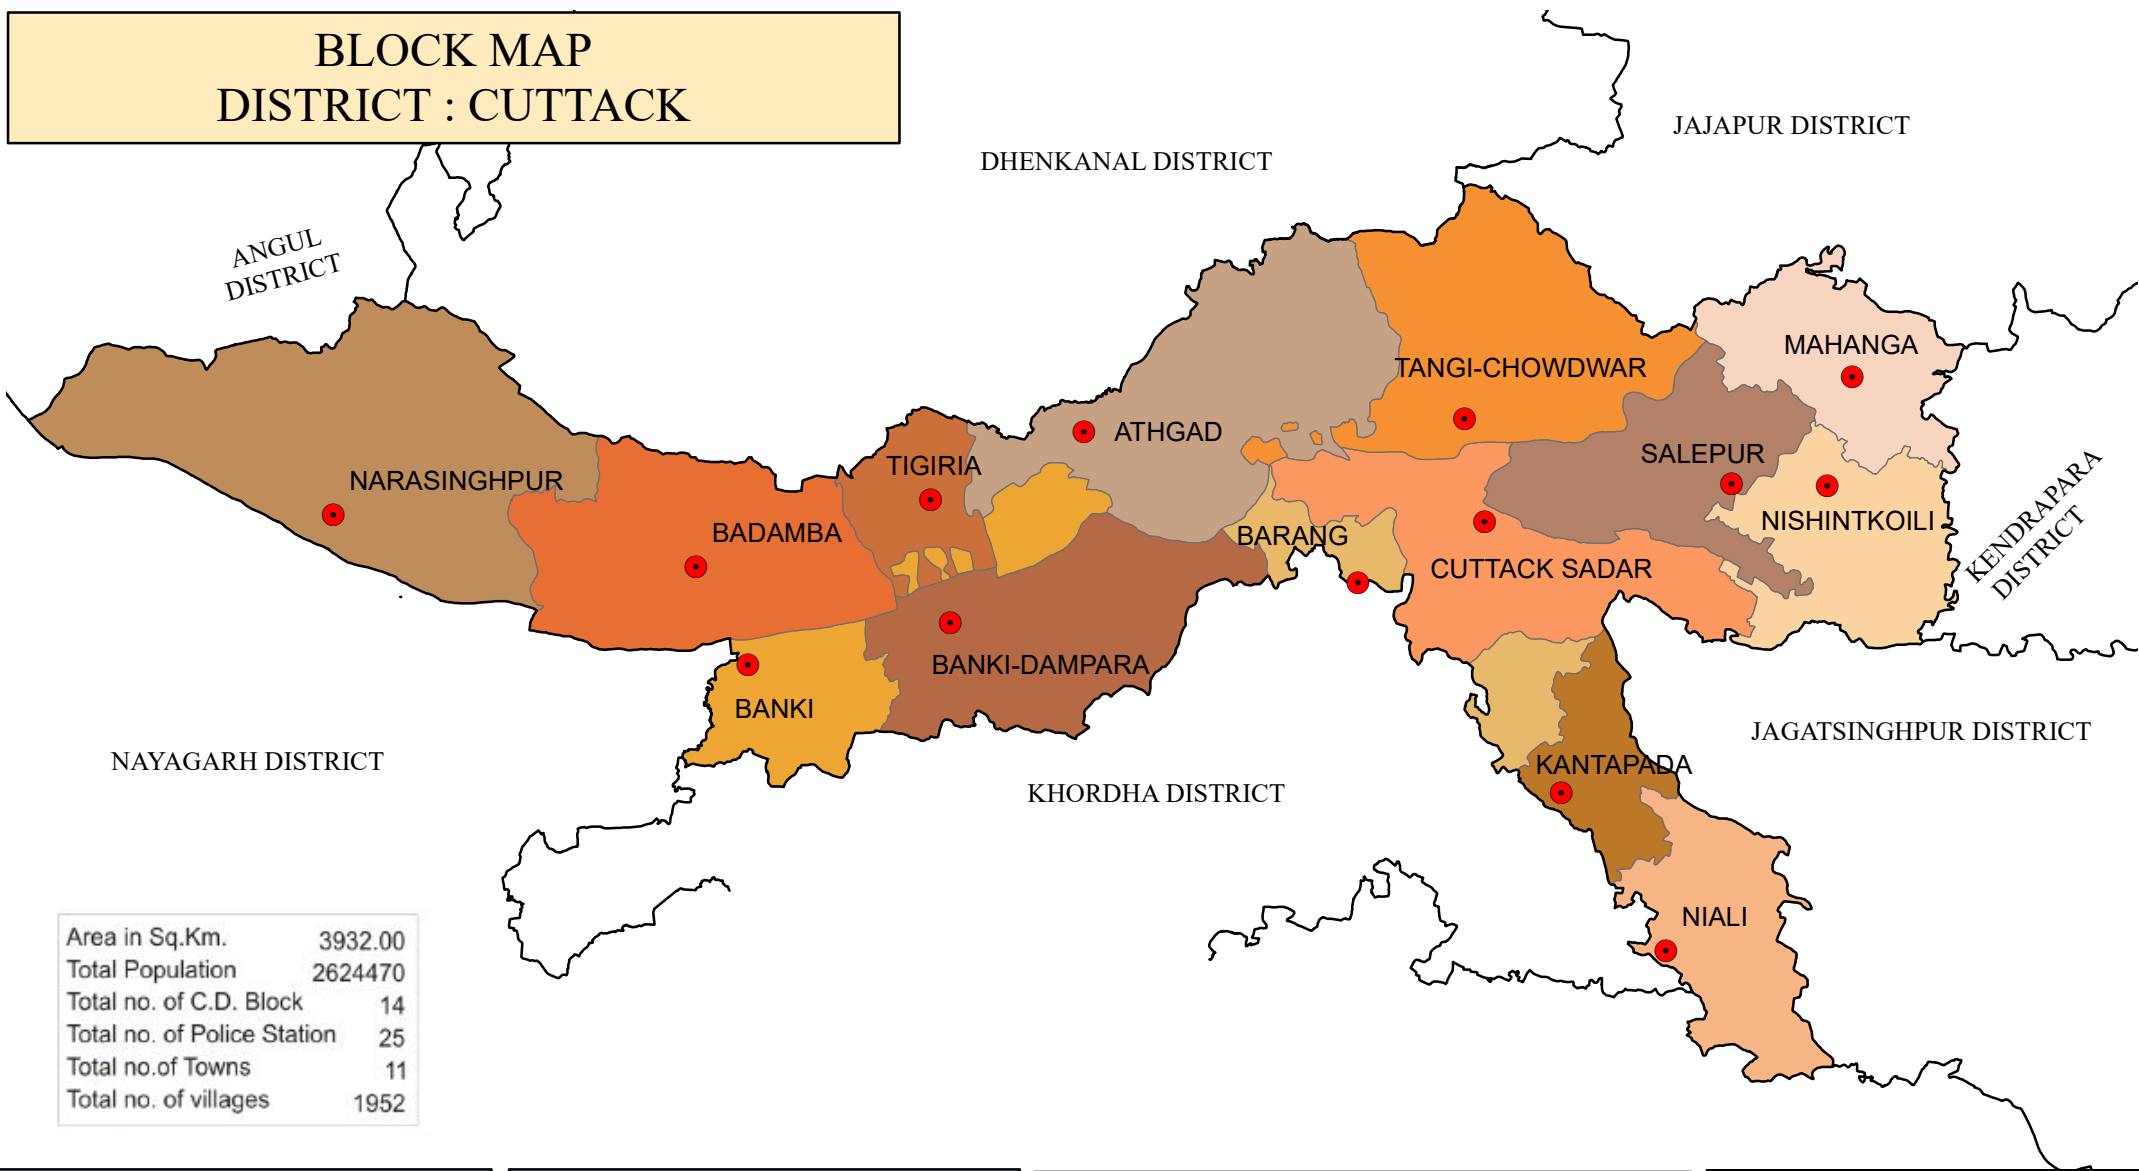

BLOCK MAP DISTRICT : CUTTACK

Area in Sq.Km.	3932.00
Total Population	2624470
Total no. of C.D. Block	14
Total no. of Police Station	25
Total no. of Towns	11
Total no. of villages	1952

LEGEND

-  DISTRICT BOUNDARY
-  BLOCK BOUNDARY
-  BLOCK HEAD QUARTER

0 2.254.5 9 13.5 18 Kilometers