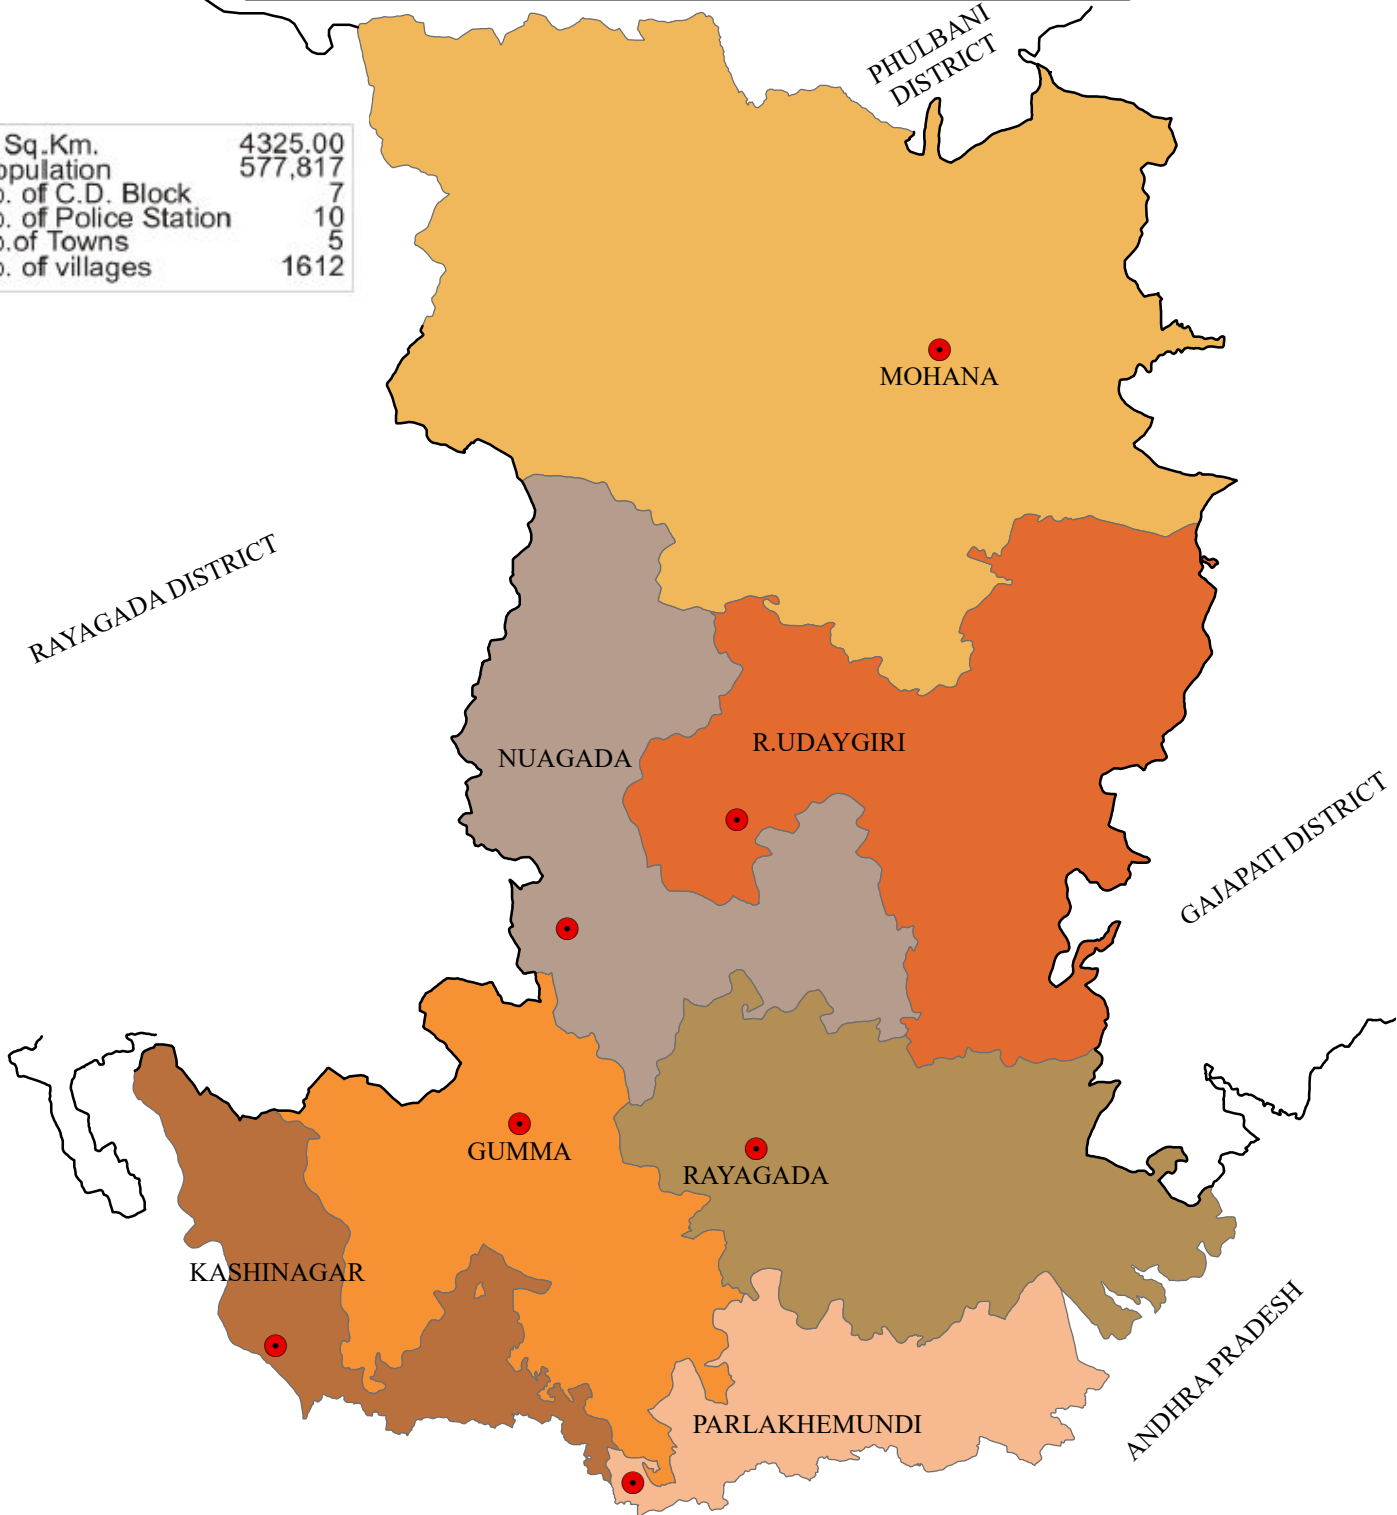

BLOCK MAP DISTRICT : GAJAPATI

| | |
|-----------------------------|---------|
| Area in Sq.Km. | 4325.00 |
| Total Population | 577,817 |
| Total no. of C.D. Block | 7 |
| Total no. of Police Station | 10 |
| Total no. of Towns | 5 |
| Total no. of villages | 1612 |

LEGEND

- DISTRICT BOUNDARY
- BLOCK BOUNDARY
- BLOCK HEAD QUARTER