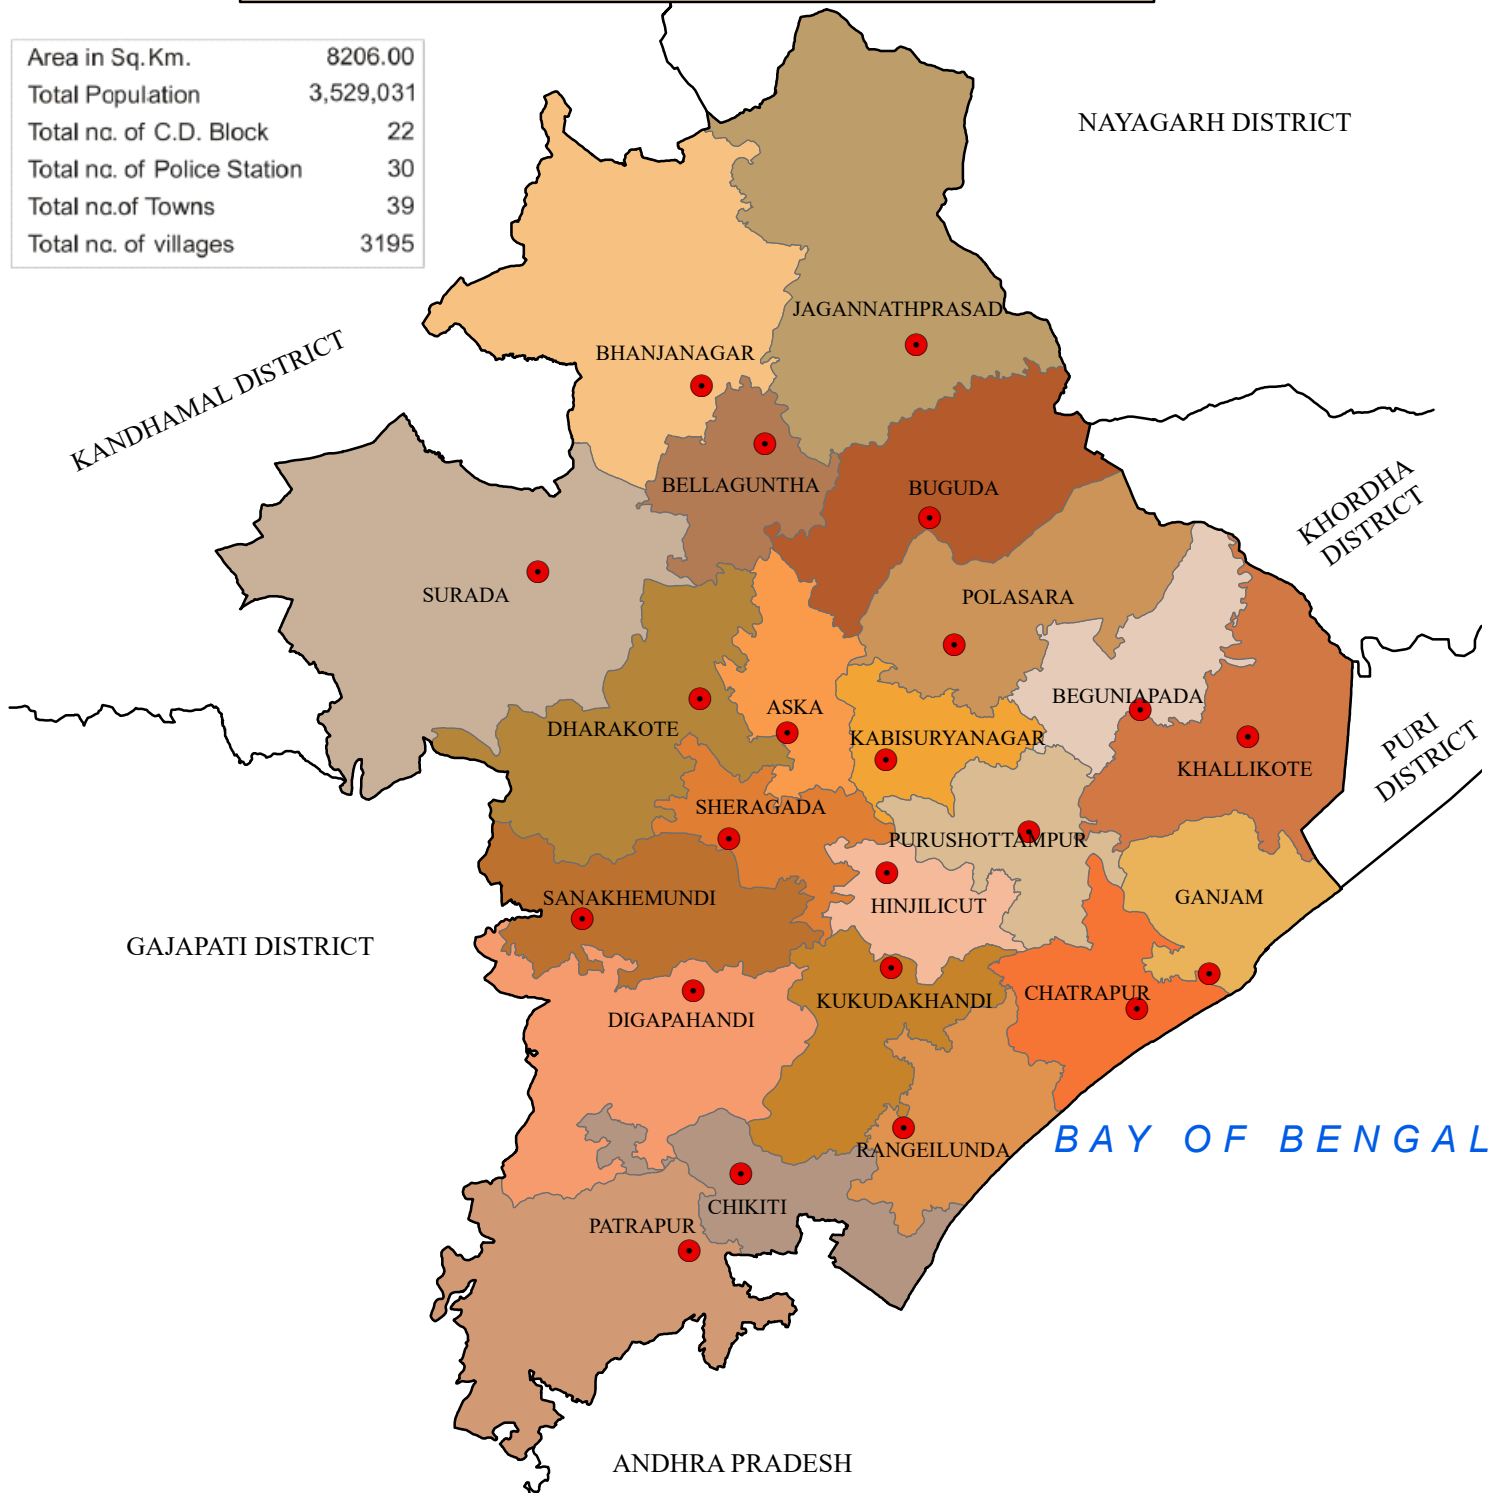

BLOCK MAP DISTRICT : GANJAM

Area in Sq. Km.	8206.00
Total Population	3,529,031
Total no. of C.D. Block	22
Total no. of Police Station	30
Total no. of Towns	39
Total no. of villages	3195

LEGEND

- DISTRICT BOUNDARY
- BLOCK BOUNDARY
- BLOCK HEAD QUARTER