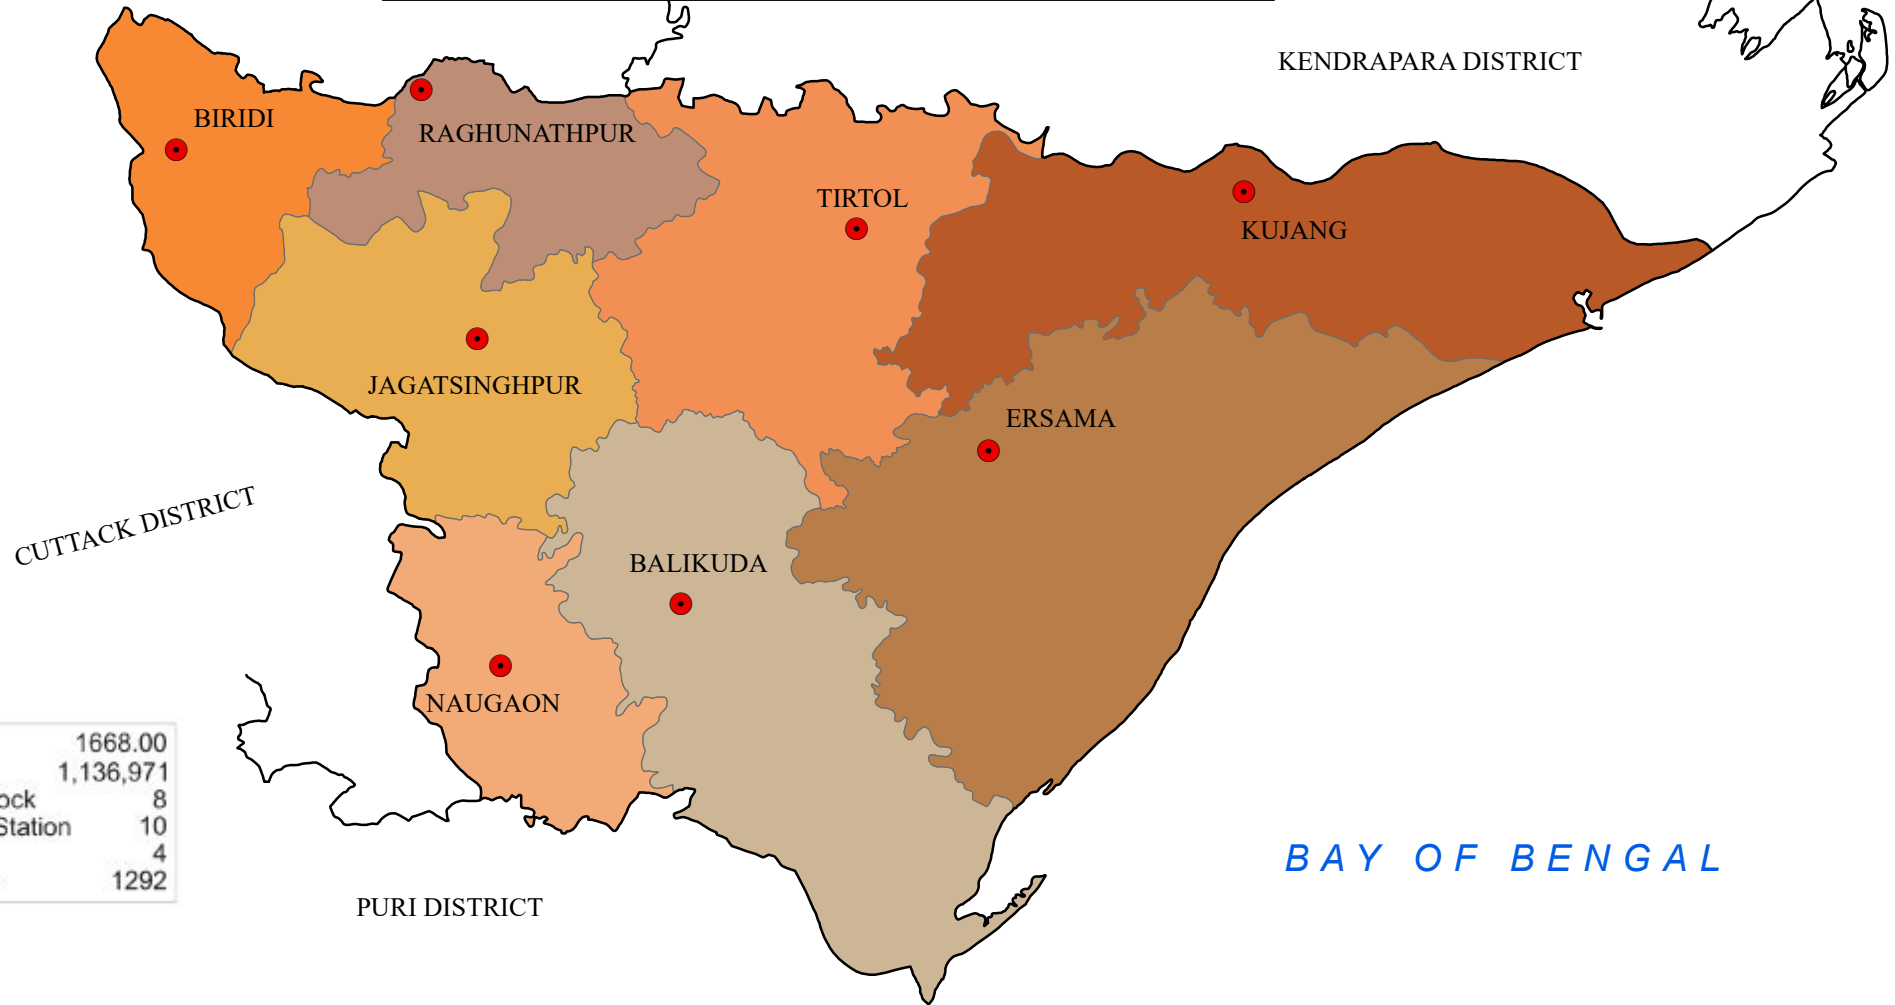

# BLOCK MAP DISTRICT : JAGATSINGHPUR

Area in Sq.Km.	1668.00
Total Population	1,136,971
Total no. of C.D. Block	8
Total no. of Police Station	10
Total no. of Towns	4
Total no. of villages	1292

## LEGEND

- DISTRICT BOUNDARY
- BLOCK BOUNDARY
- BLOCK HEAD QUARTER

0 1.252.5 5 7.5 10 Kilometers