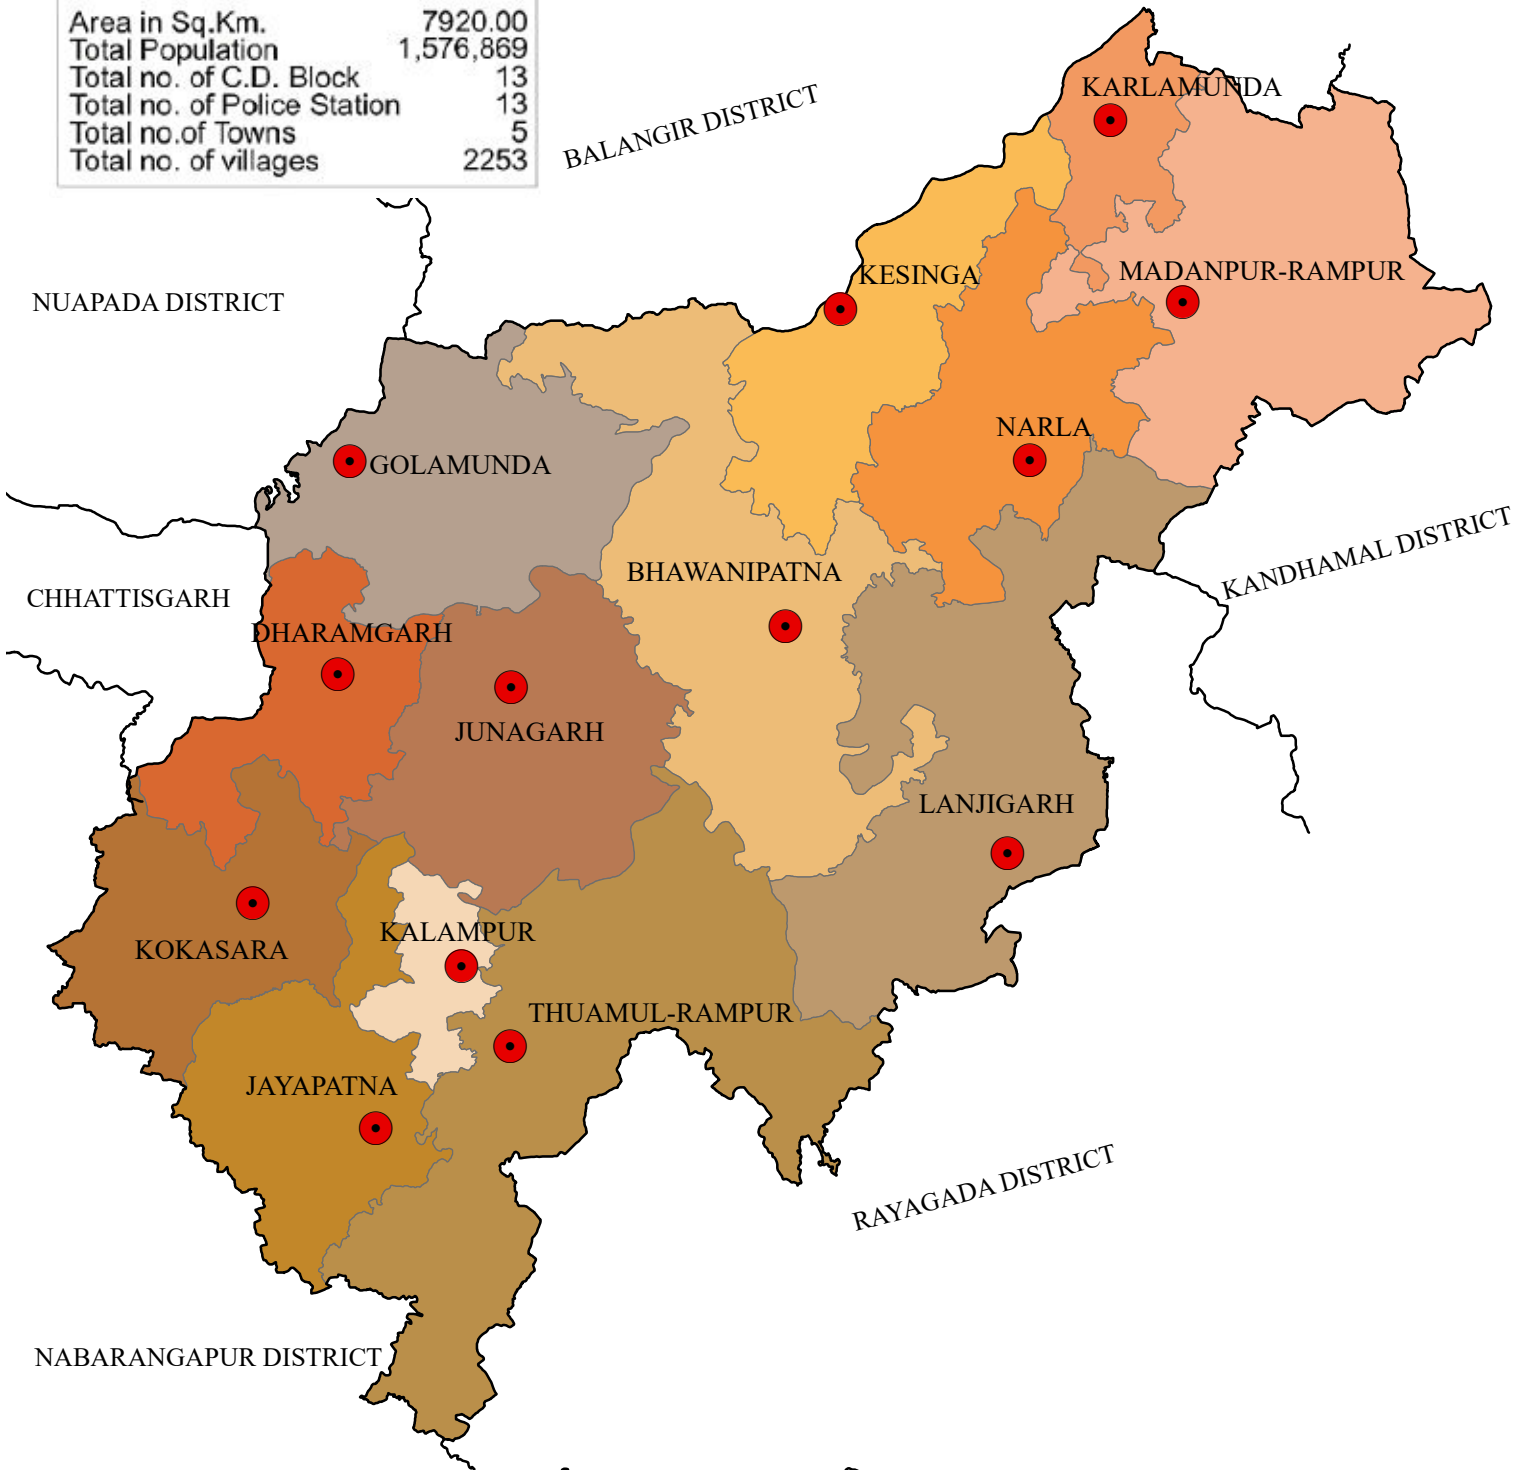

BLOCK MAP DISTRICT : KALAHANDI

| | |
|-----------------------------|-----------|
| Area in Sq.Km. | 7920.00 |
| Total Population | 1,576,869 |
| Total no. of C.D. Block | 13 |
| Total no. of Police Station | 13 |
| Total no. of Towns | 5 |
| Total no. of villages | 2253 |

LEGEND

- DISTRICT BOUNDARY
- BLOCK BOUNDARY
- BLOCK HEAD QUARTER

0 2.5 5 10 15 20 Kilometers

NIC NATIONAL INFORMATICS CENTRE