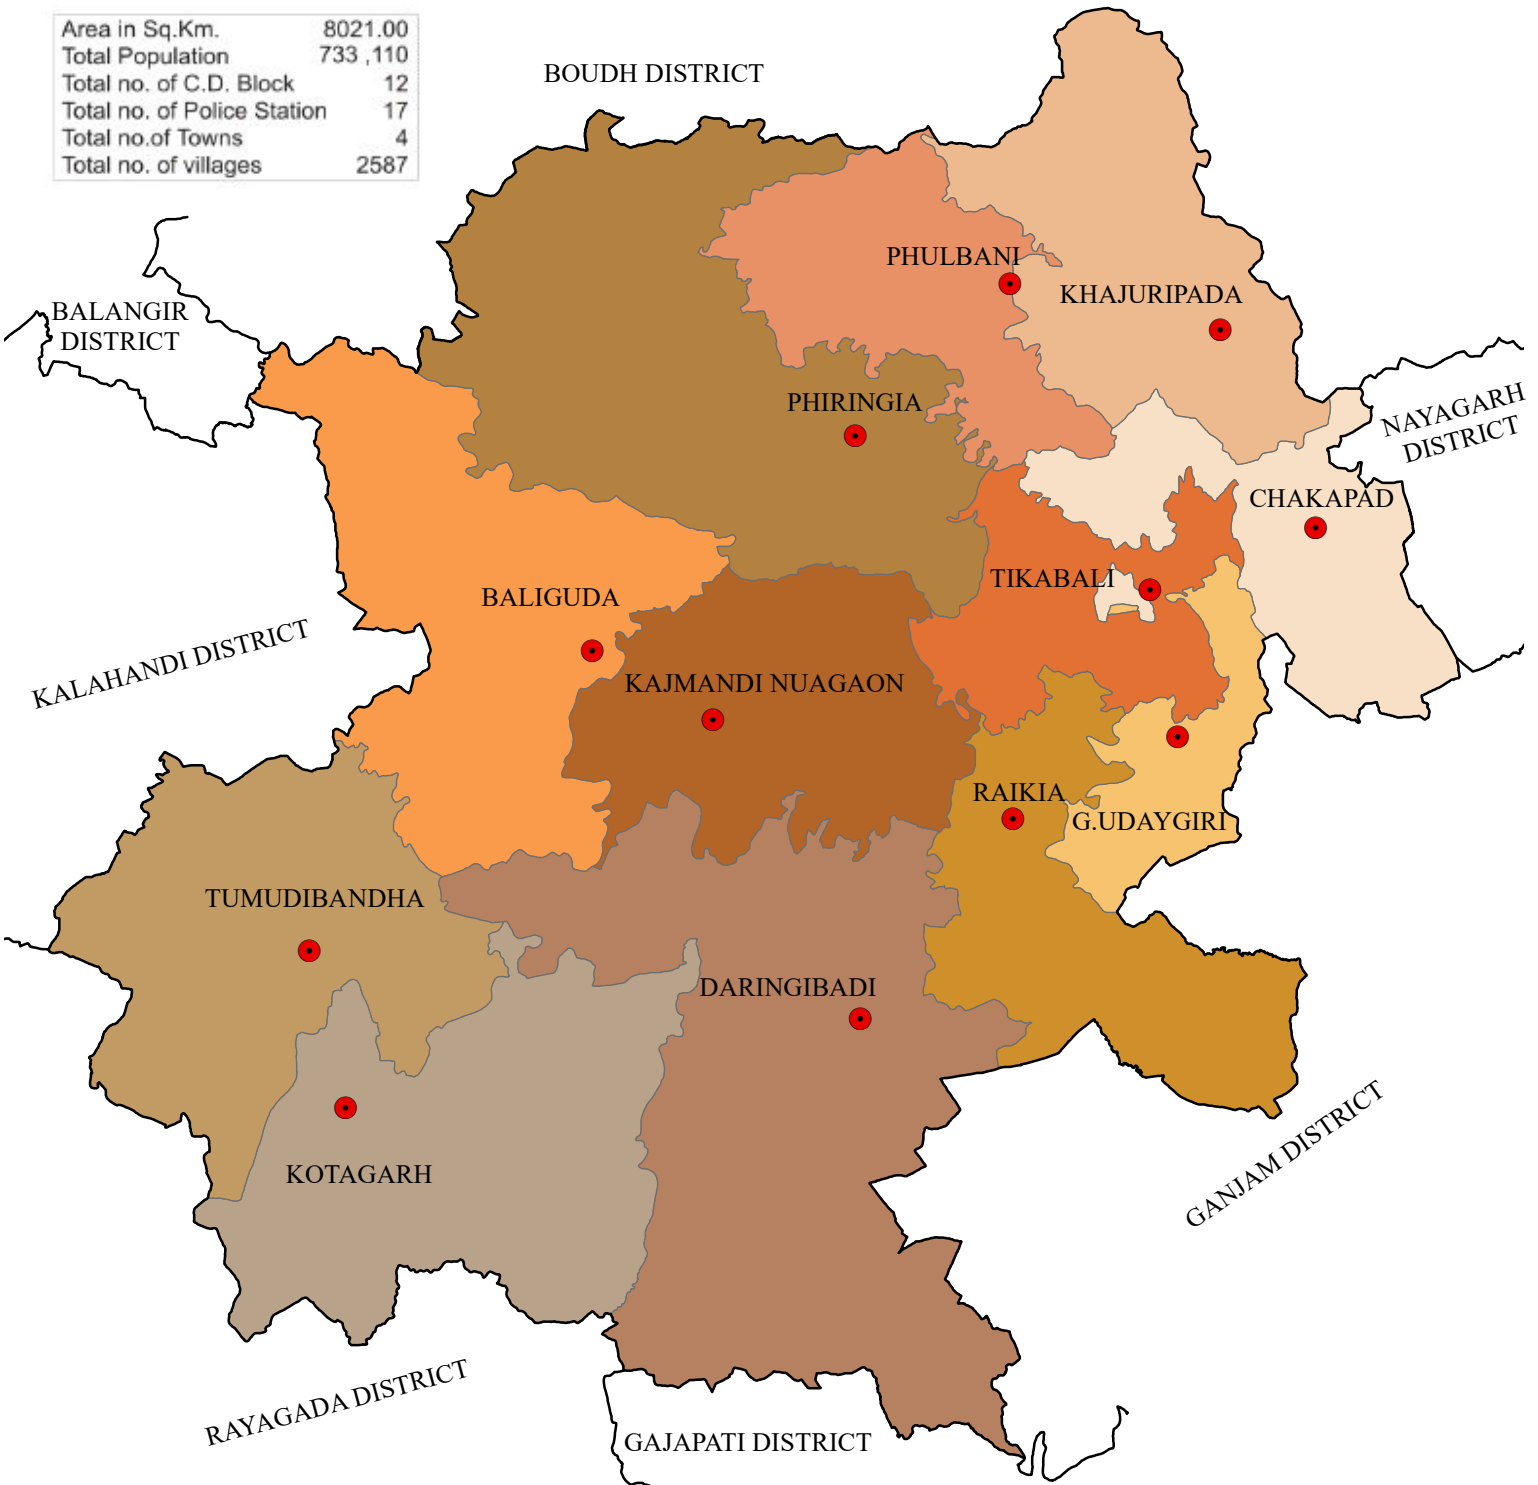

BLOCK MAP DISTRICT : KANDHAMAL

Area in Sq.Km.	8021.00
Total Population	733,110
Total no. of C.D. Block	12
Total no. of Police Station	17
Total no. of Towns	4
Total no. of villages	2587

LEGEND

- DISTRICT BOUNDARY
- BLOCK BOUNDARY
- BLOCK HEAD QUARTER