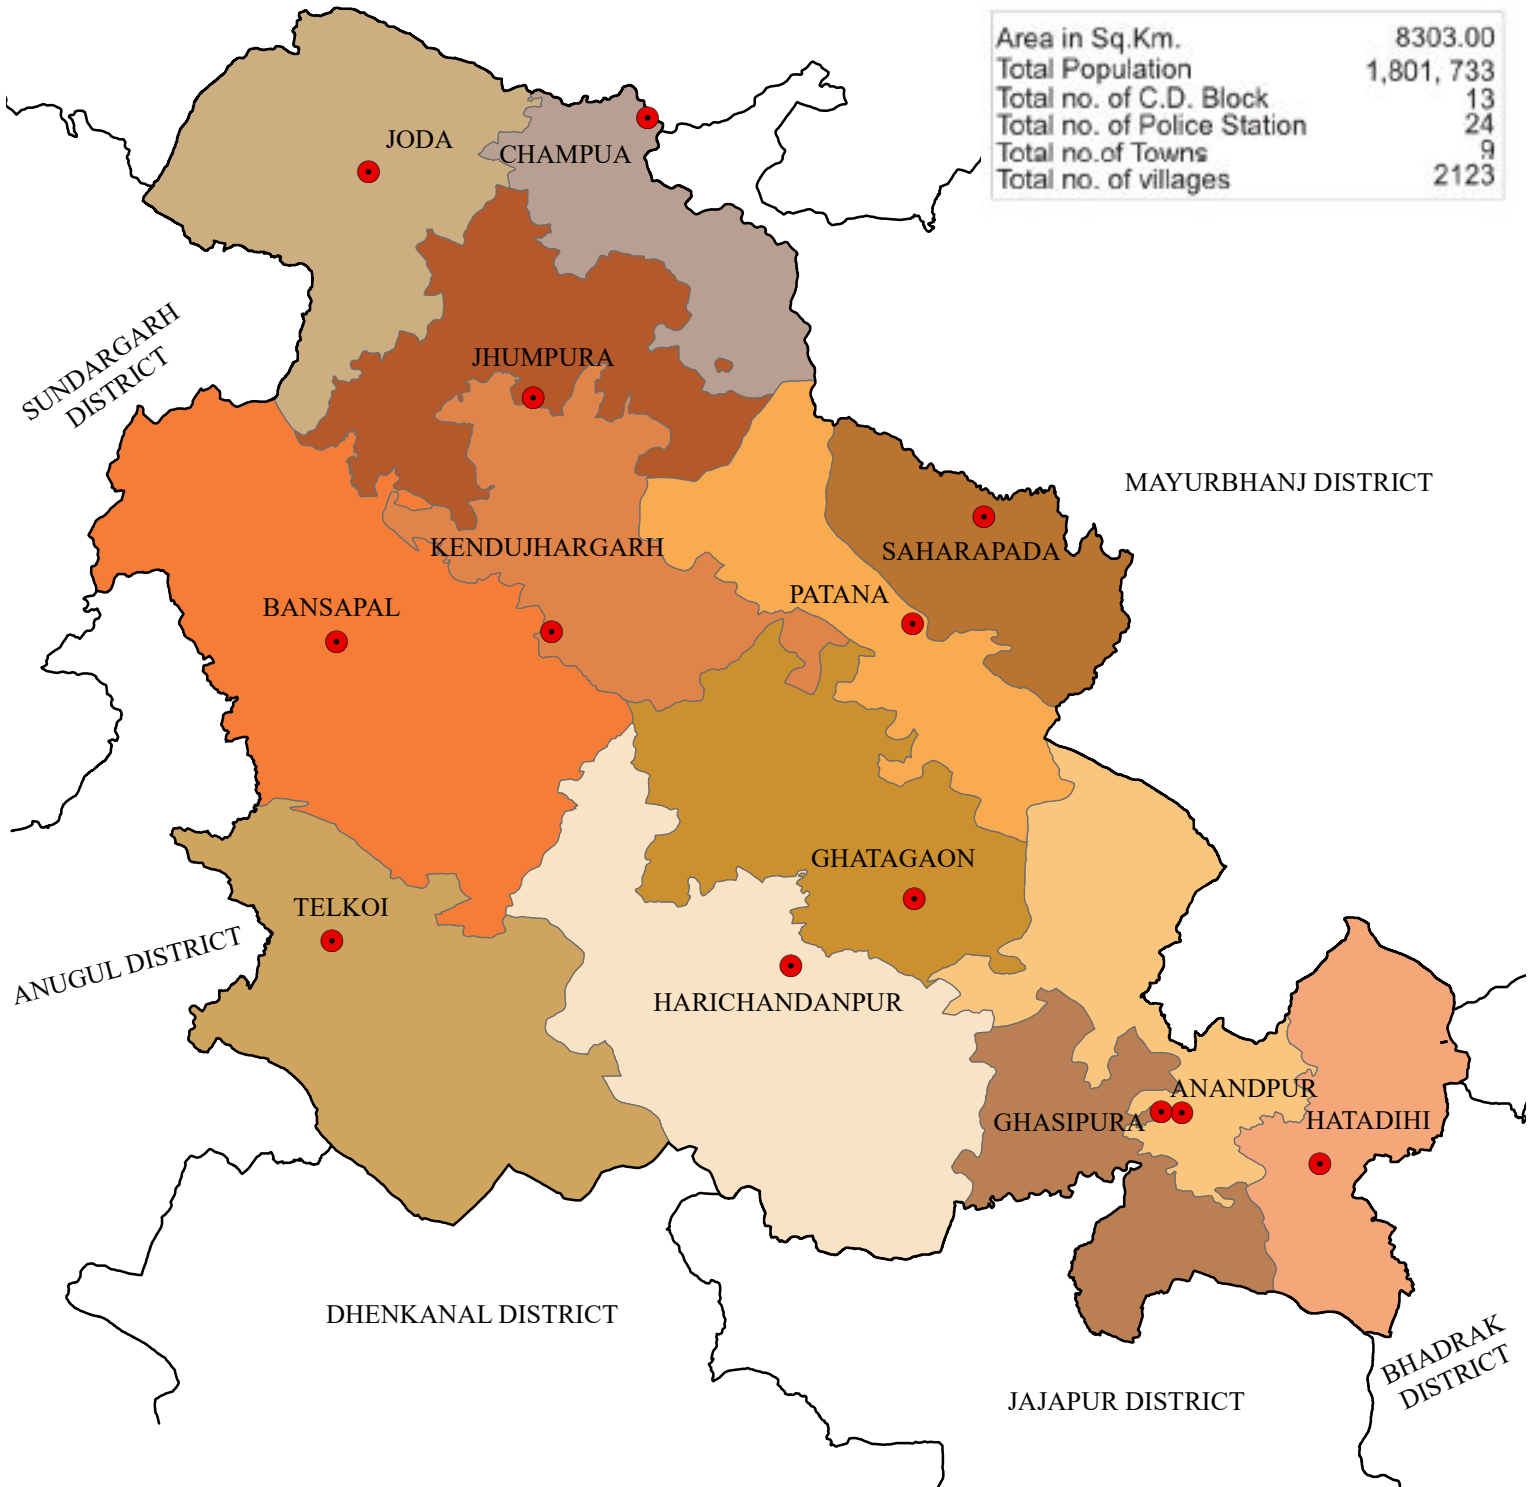

BLOCK MAP DISTRICT : KENDUJHAR

JHARKHAND

Area in Sq.Km.	8303.00
Total Population	1,801, 733
Total no. of C.D. Block	13
Total no. of Police Station	24
Total no. of Towns	9
Total no. of villages	2123

LEGEND

- DISTRICT BOUNDARY
- BLOCK BOUNDARY
- BLOCK HEAD QUARTER

0 2.254.5 9 13.5 18 Kilometers

NIC NATIONAL
INFORMATICS
CENTRE