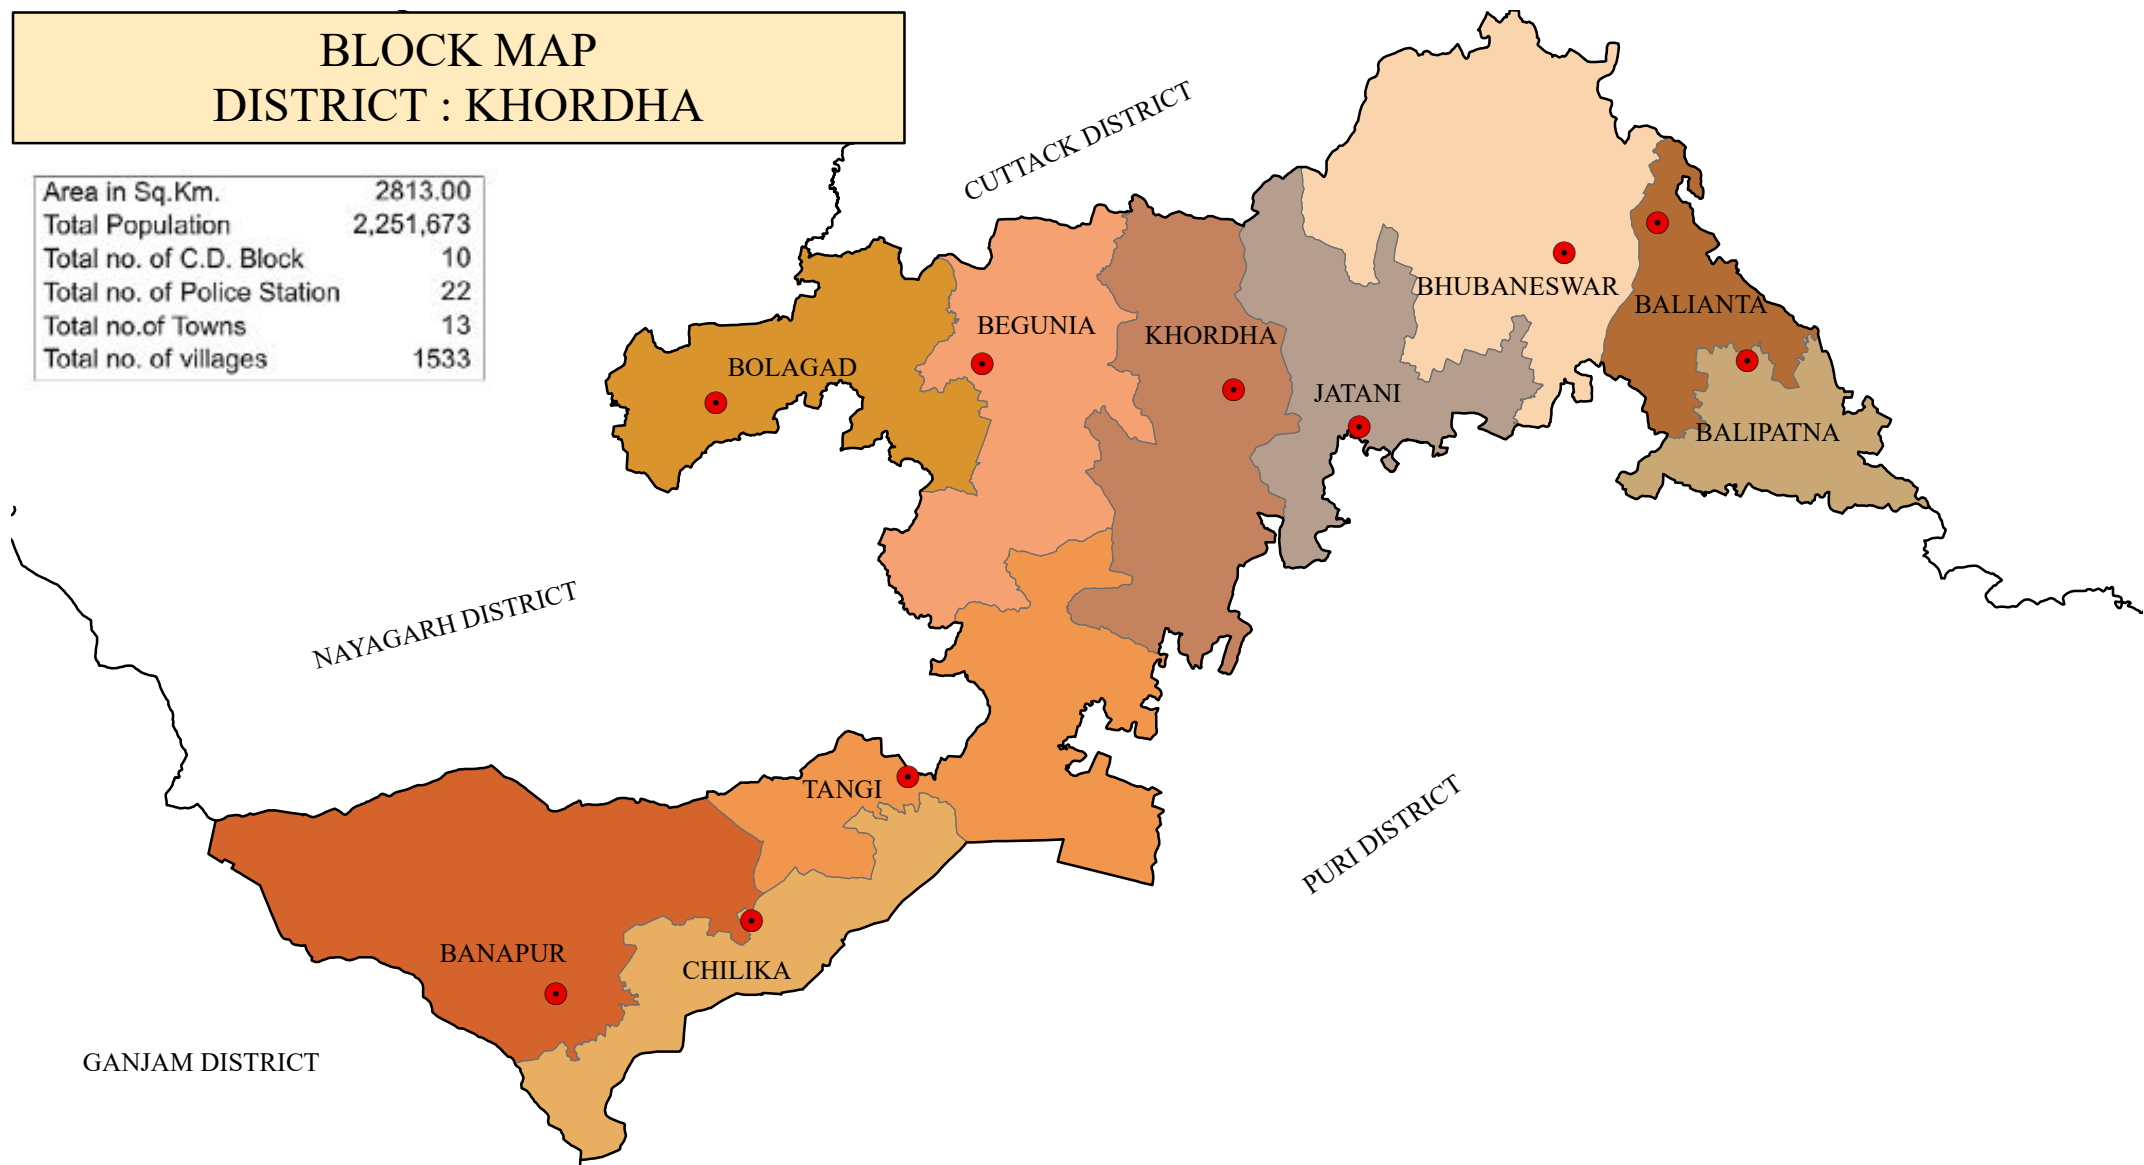

# BLOCK MAP DISTRICT : KHORDHA

Area in Sq.Km.	2813.00
Total Population	2,251,673
Total no. of C.D. Block	10
Total no. of Police Station	22
Total no. of Towns	13
Total no. of villages	1533

## LEGEND

-  DISTRICT BOUNDARY
-  BLOCK BOUNDARY
-  BLOCK HEAD QUARTER

0 1.753.5 7 10.5 14 Kilometers

**NIC** NATIONAL INFORMATICS CENTRE