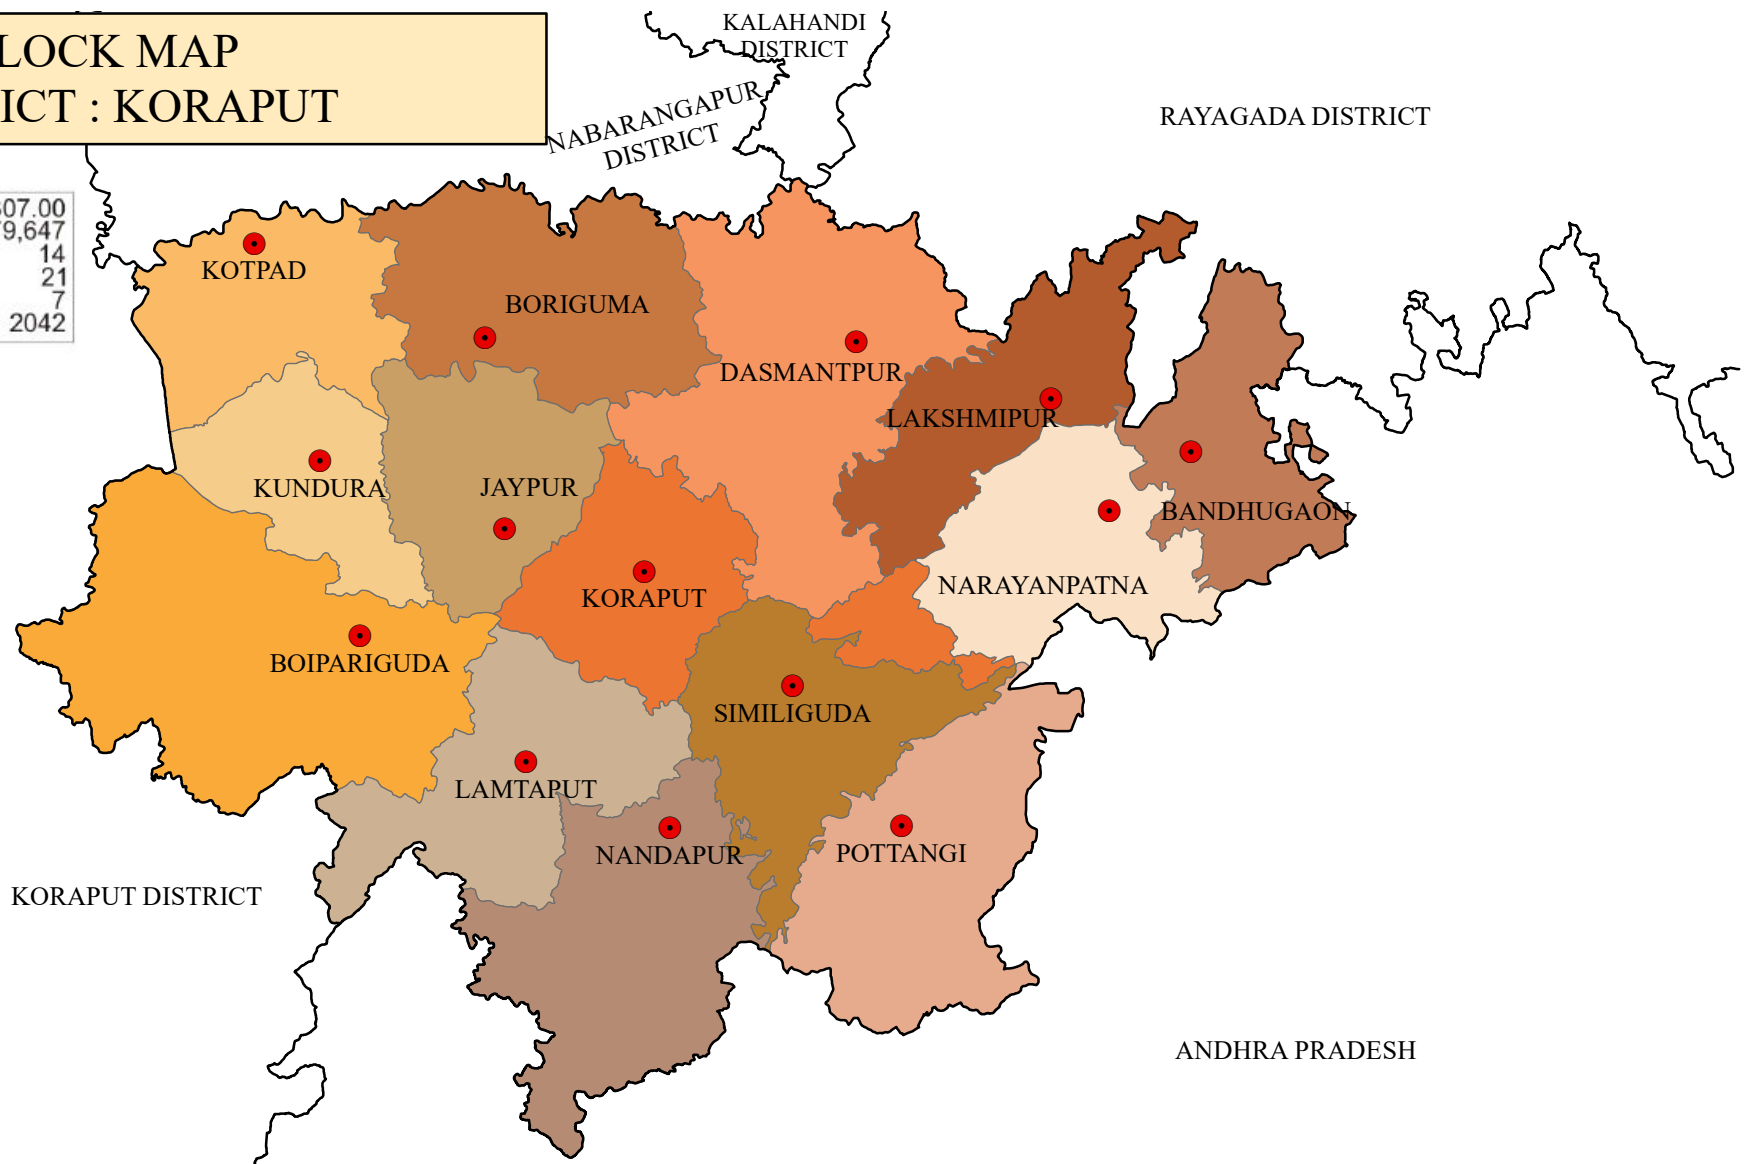

# BLOCK MAP DISTRICT : KORAPUT

Area in Sq.Km.	8807.00
Total Population	1,379,647
Total no. of C.D. Block	14
Total no. of Police Station	21
Total no. of Towns	7
Total no. of villages	2042

### LEGEND

-  DISTRICT BOUNDARY
-  BLOCK BOUNDARY
-  BLOCK HEAD QUARTER

0 4 8 16 24 32 Kilometers