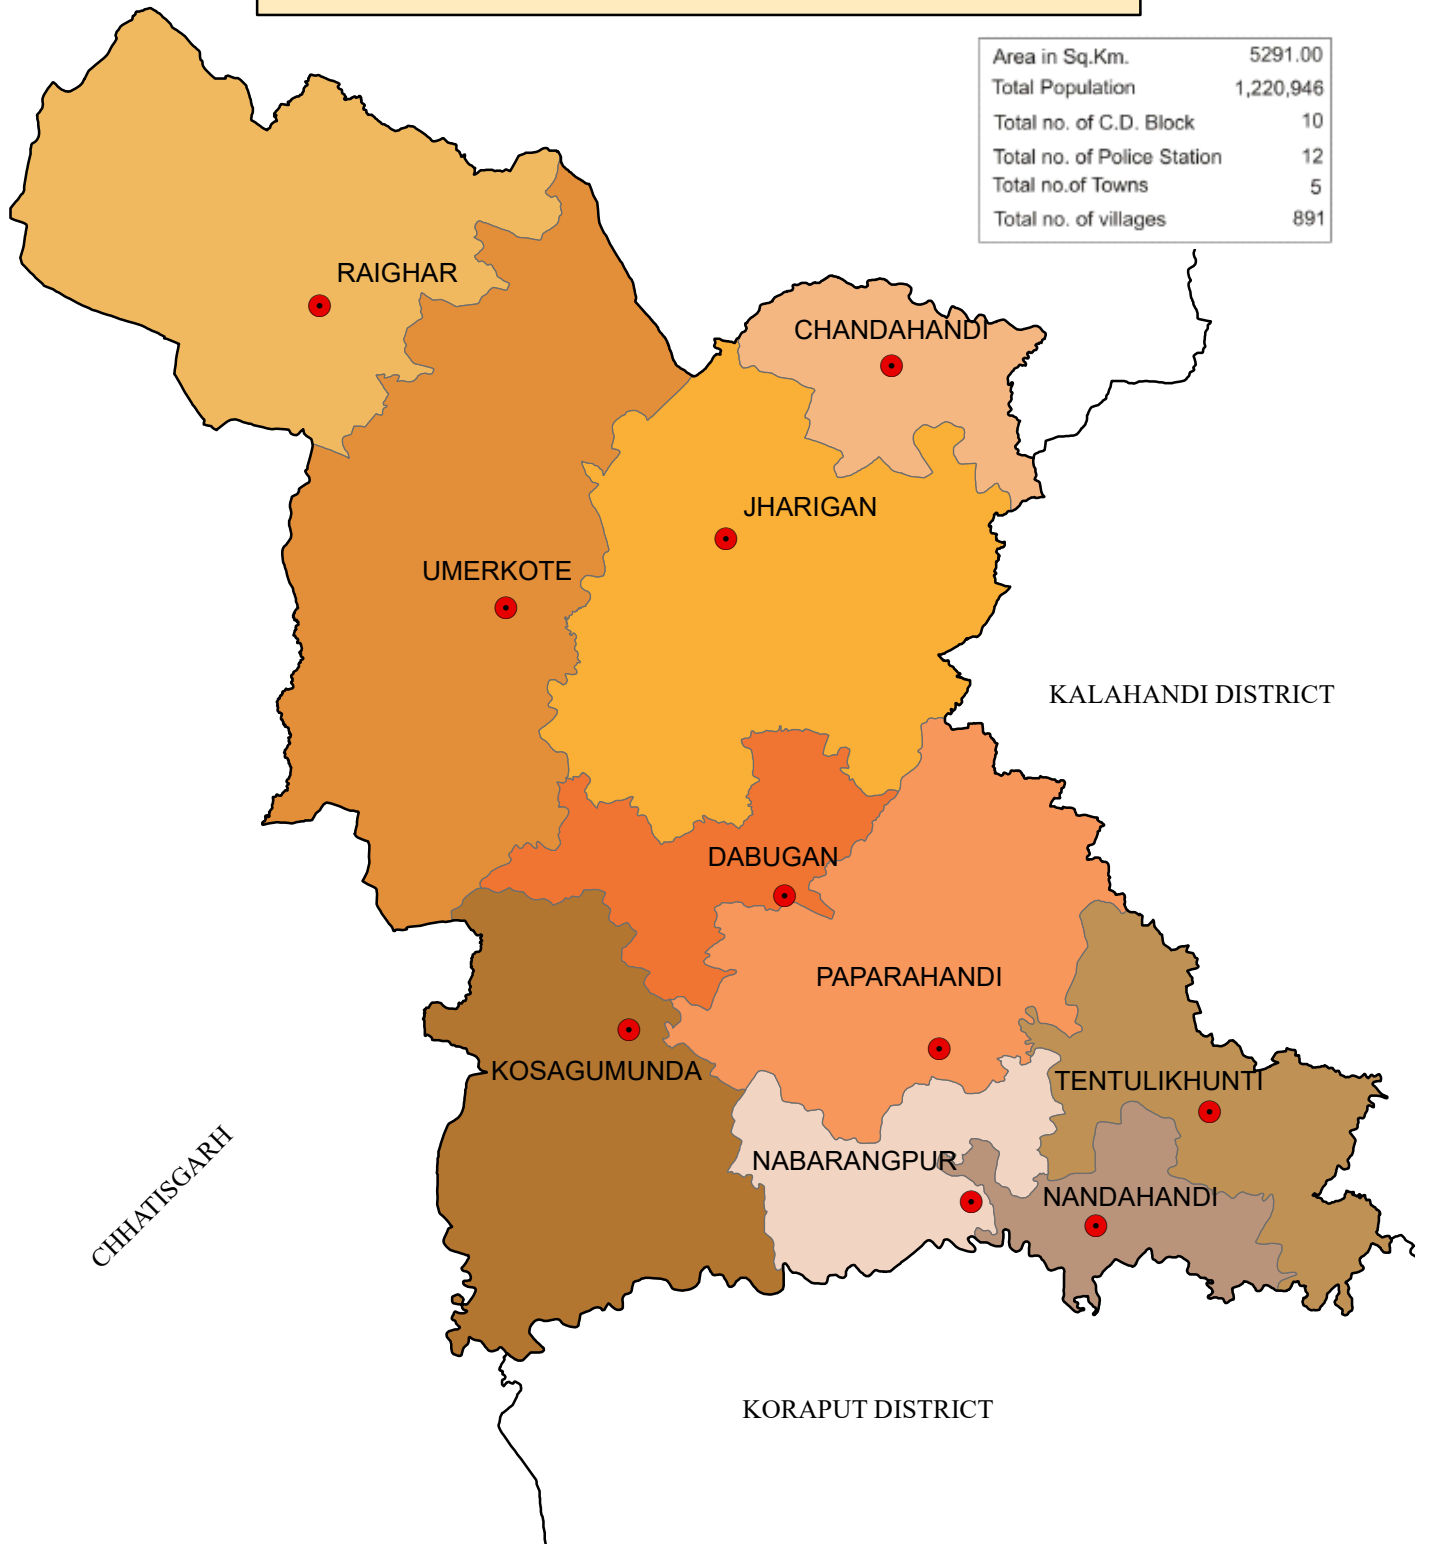

# BLOCK MAP DISTRICT : NABARANGPUR

|                             |           |
|-----------------------------|-----------|
| Area in Sq.Km.              | 5291.00   |
| Total Population            | 1,220,946 |
| Total no. of C.D. Block     | 10        |
| Total no. of Police Station | 12        |
| Total no. of Towns          | 5         |
| Total no. of villages       | 891       |

## LEGEND

- DISTRICT BOUNDARY
- BLOCK BOUNDARY
- BLOCK HEAD QUARTER