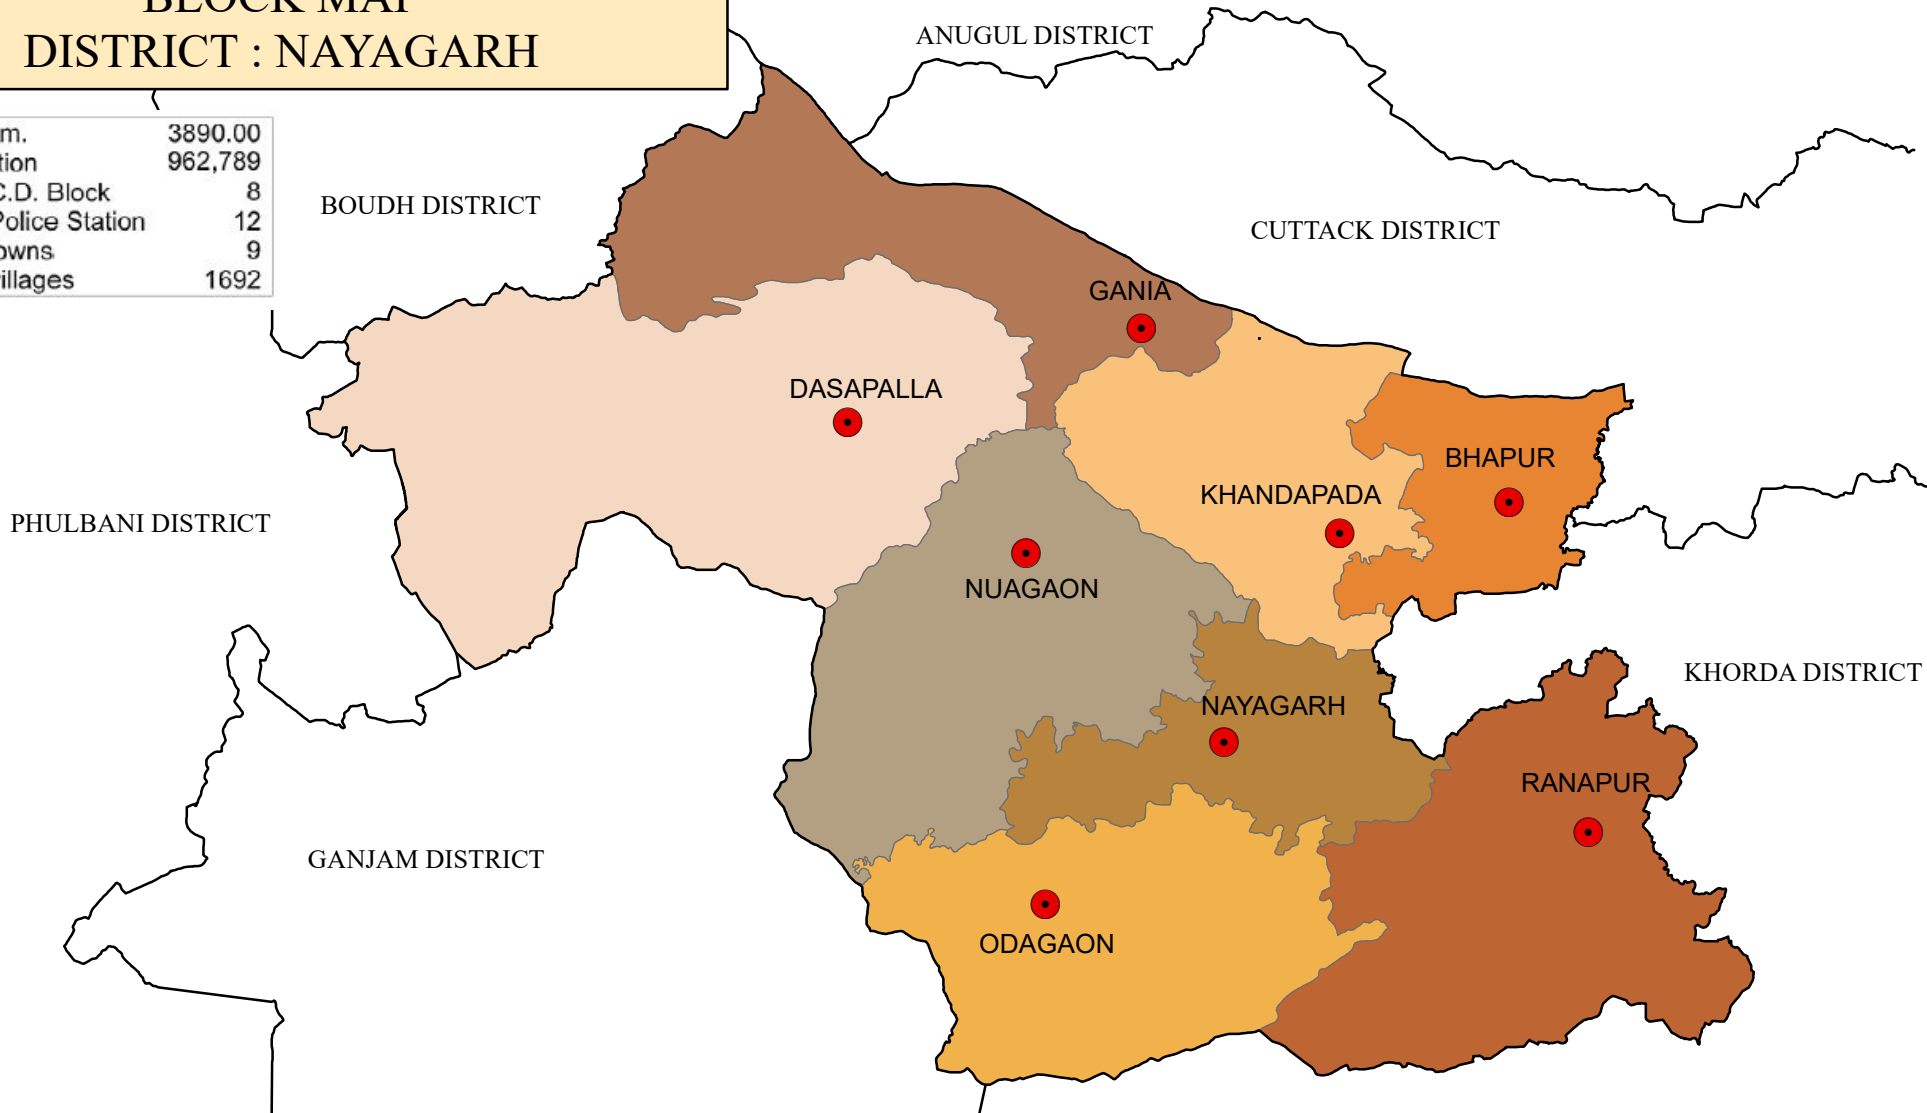

BLOCK MAP DISTRICT : NAYAGARH

Area in Sq.Km.	3890.00
Total Population	962,789
Total no. of C.D. Block	8
Total no. of Police Station	12
Total no. of Towns	9
Total no. of villages	1692

LEGEND

-  DISTRICT BOUNDARY
-  BLOCK BOUNDARY
-  BLOCK HEAD QUARTER

0 2 4 8 12 16 Kilometers

NIC NATIONAL INFORMATICS CENTRE