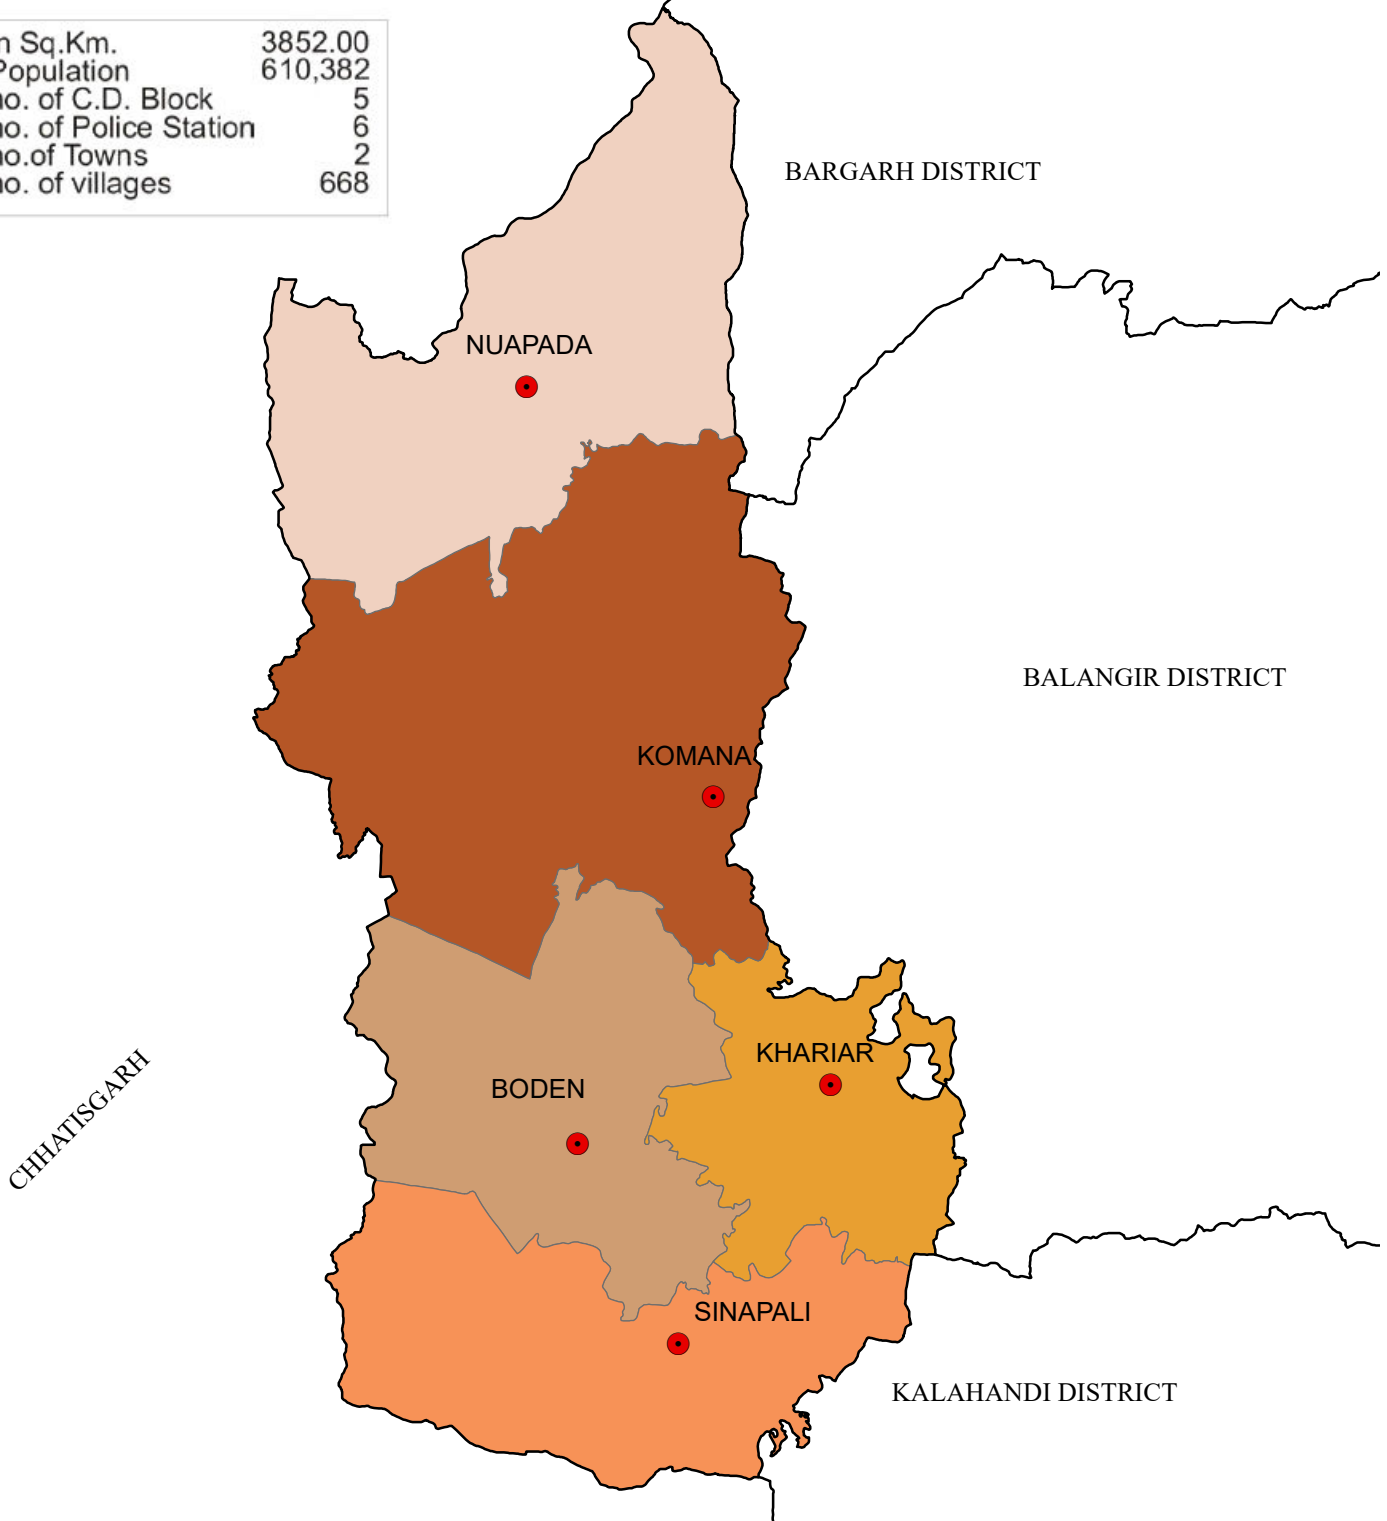

BLOCK MAP DISTRICT : NUAPADA

Area in Sq.Km.	3852.00
Total Population	610,382
Total no. of C.D. Block	5
Total no. of Police Station	6
Total no. of Towns	2
Total no. of villages	668

LEGEND

- DISTRICT BOUNDARY
- BLOCK BOUNDARY
- BLOCK HEAD QUARTER

0 2 4 8 12 16 Kilometers

NIC NATIONAL INFORMATICS CENTRE