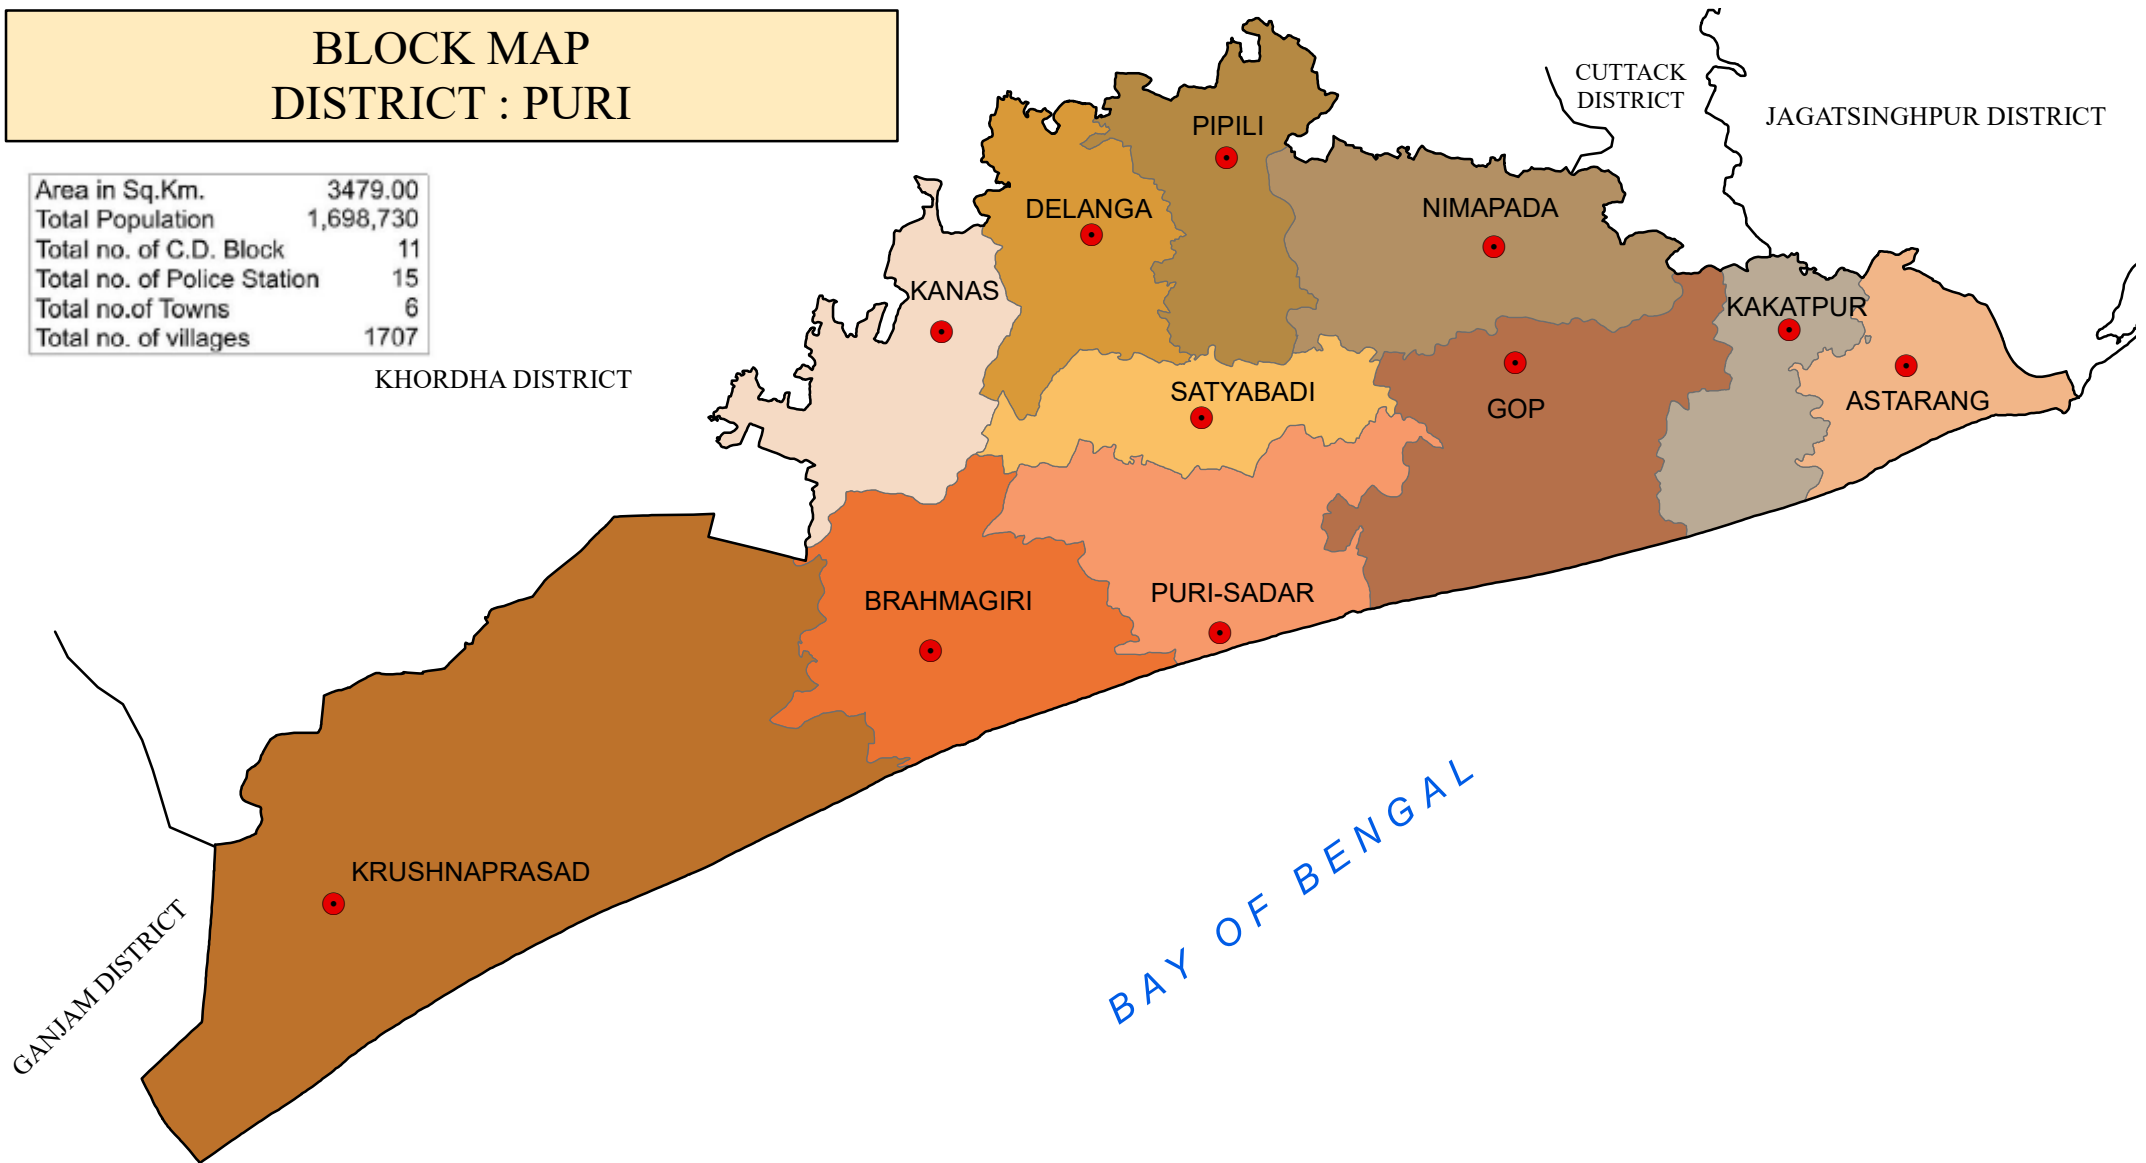

BLOCK MAP DISTRICT : PURI

Area in Sq.Km.	3479.00
Total Population	1,698,730
Total no. of C.D. Block	11
Total no. of Police Station	15
Total no. of Towns	6
Total no. of villages	1707

LEGEND

-  DISTRICT BOUNDARY
-  BLOCK BOUNDARY
-  BLOCK HEAD QUARTER

0 1.753.5 7 10.5 14 Kilometers