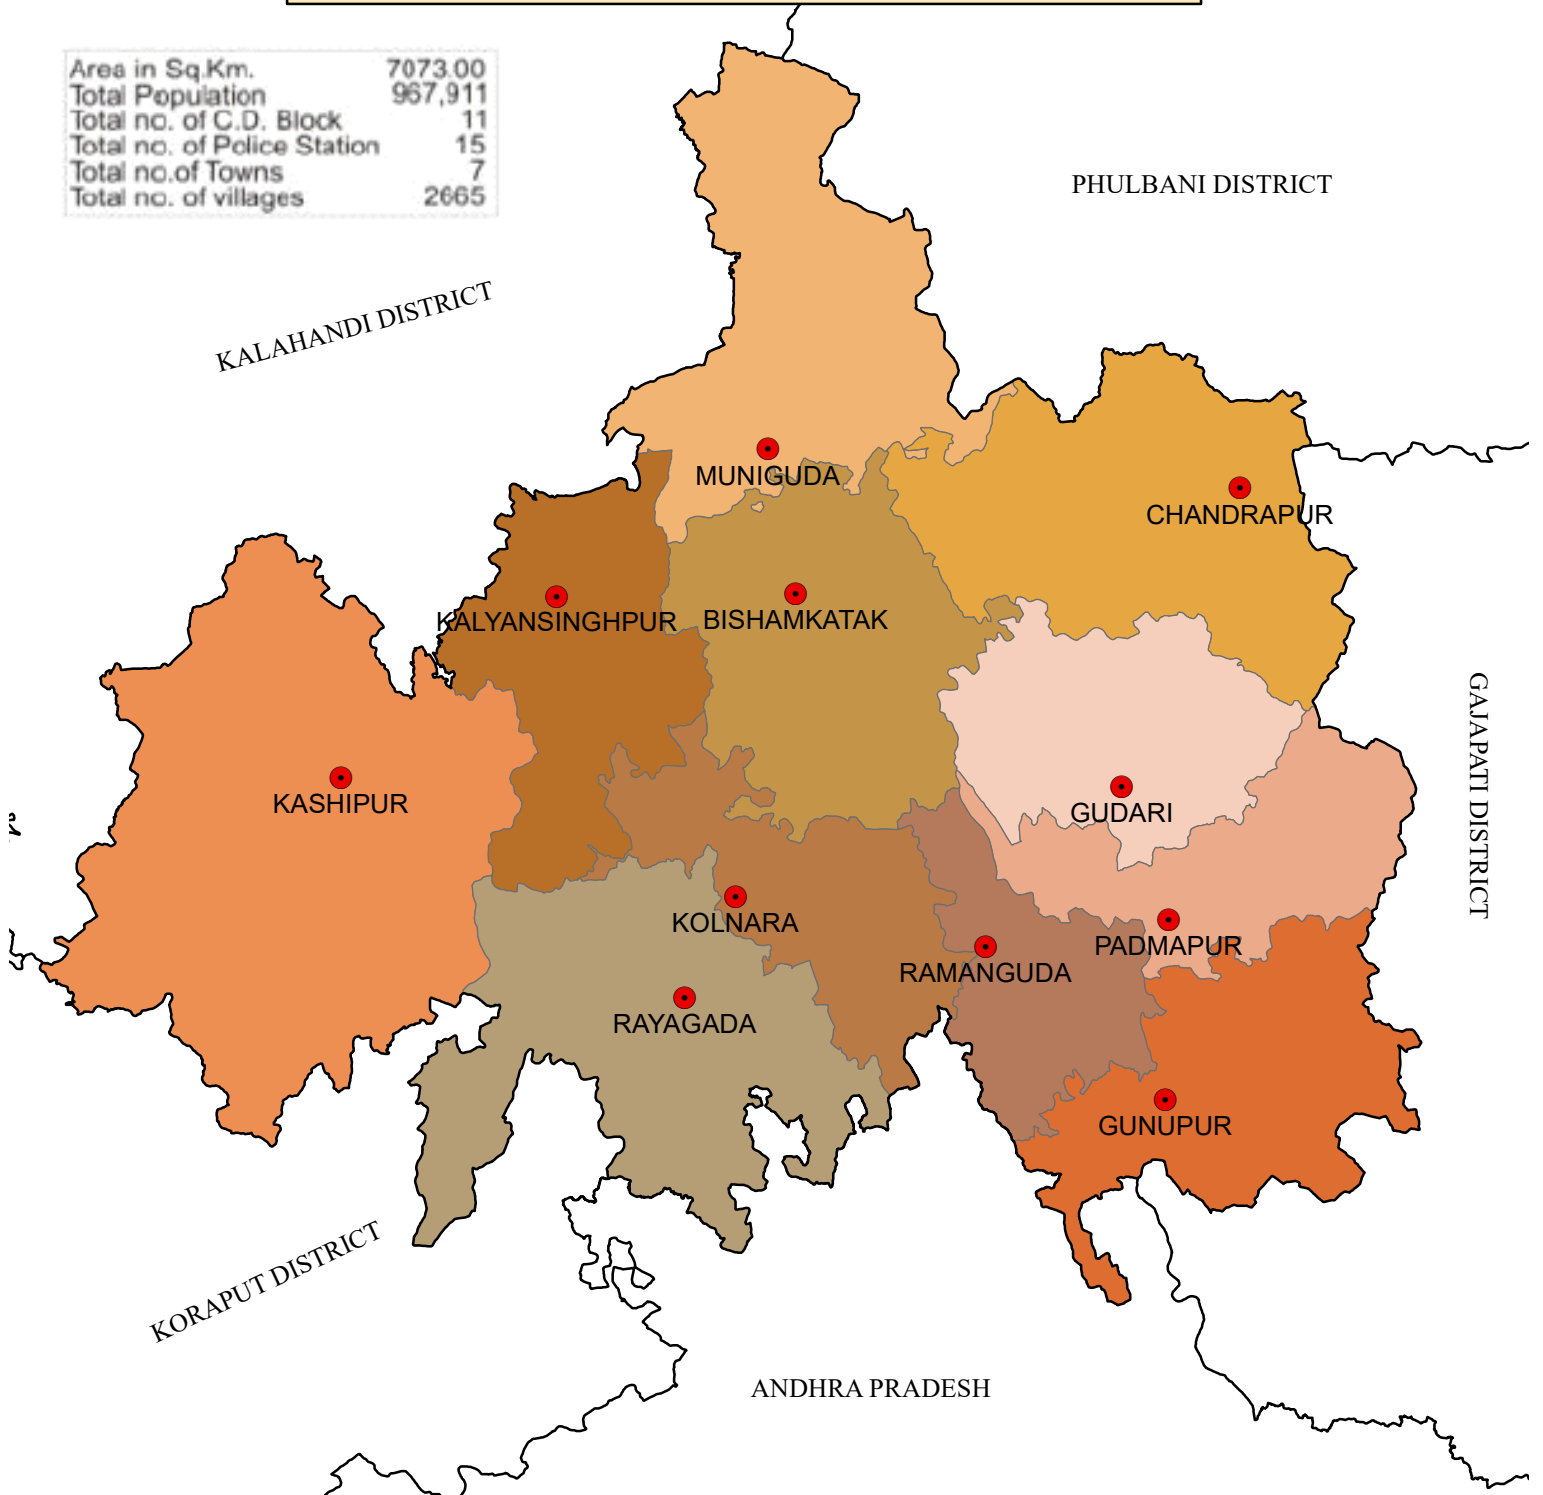

# BLOCK MAP DISTRICT : RAYAGADA

Area in Sq.Km.	7073.00
Total Population	967,911
Total no. of C.D. Block	11
Total no. of Police Station	15
Total no. of Towns	7
Total no. of villages	2665

### LEGEND

-  DISTRICT BOUNDARY
-  BLOCK BOUNDARY
-  BLOCK HEAD QUARTER

0 2.254.5 9 13.5 18 Kilometers

**NIC** NATIONAL INFORMATICS CENTRE