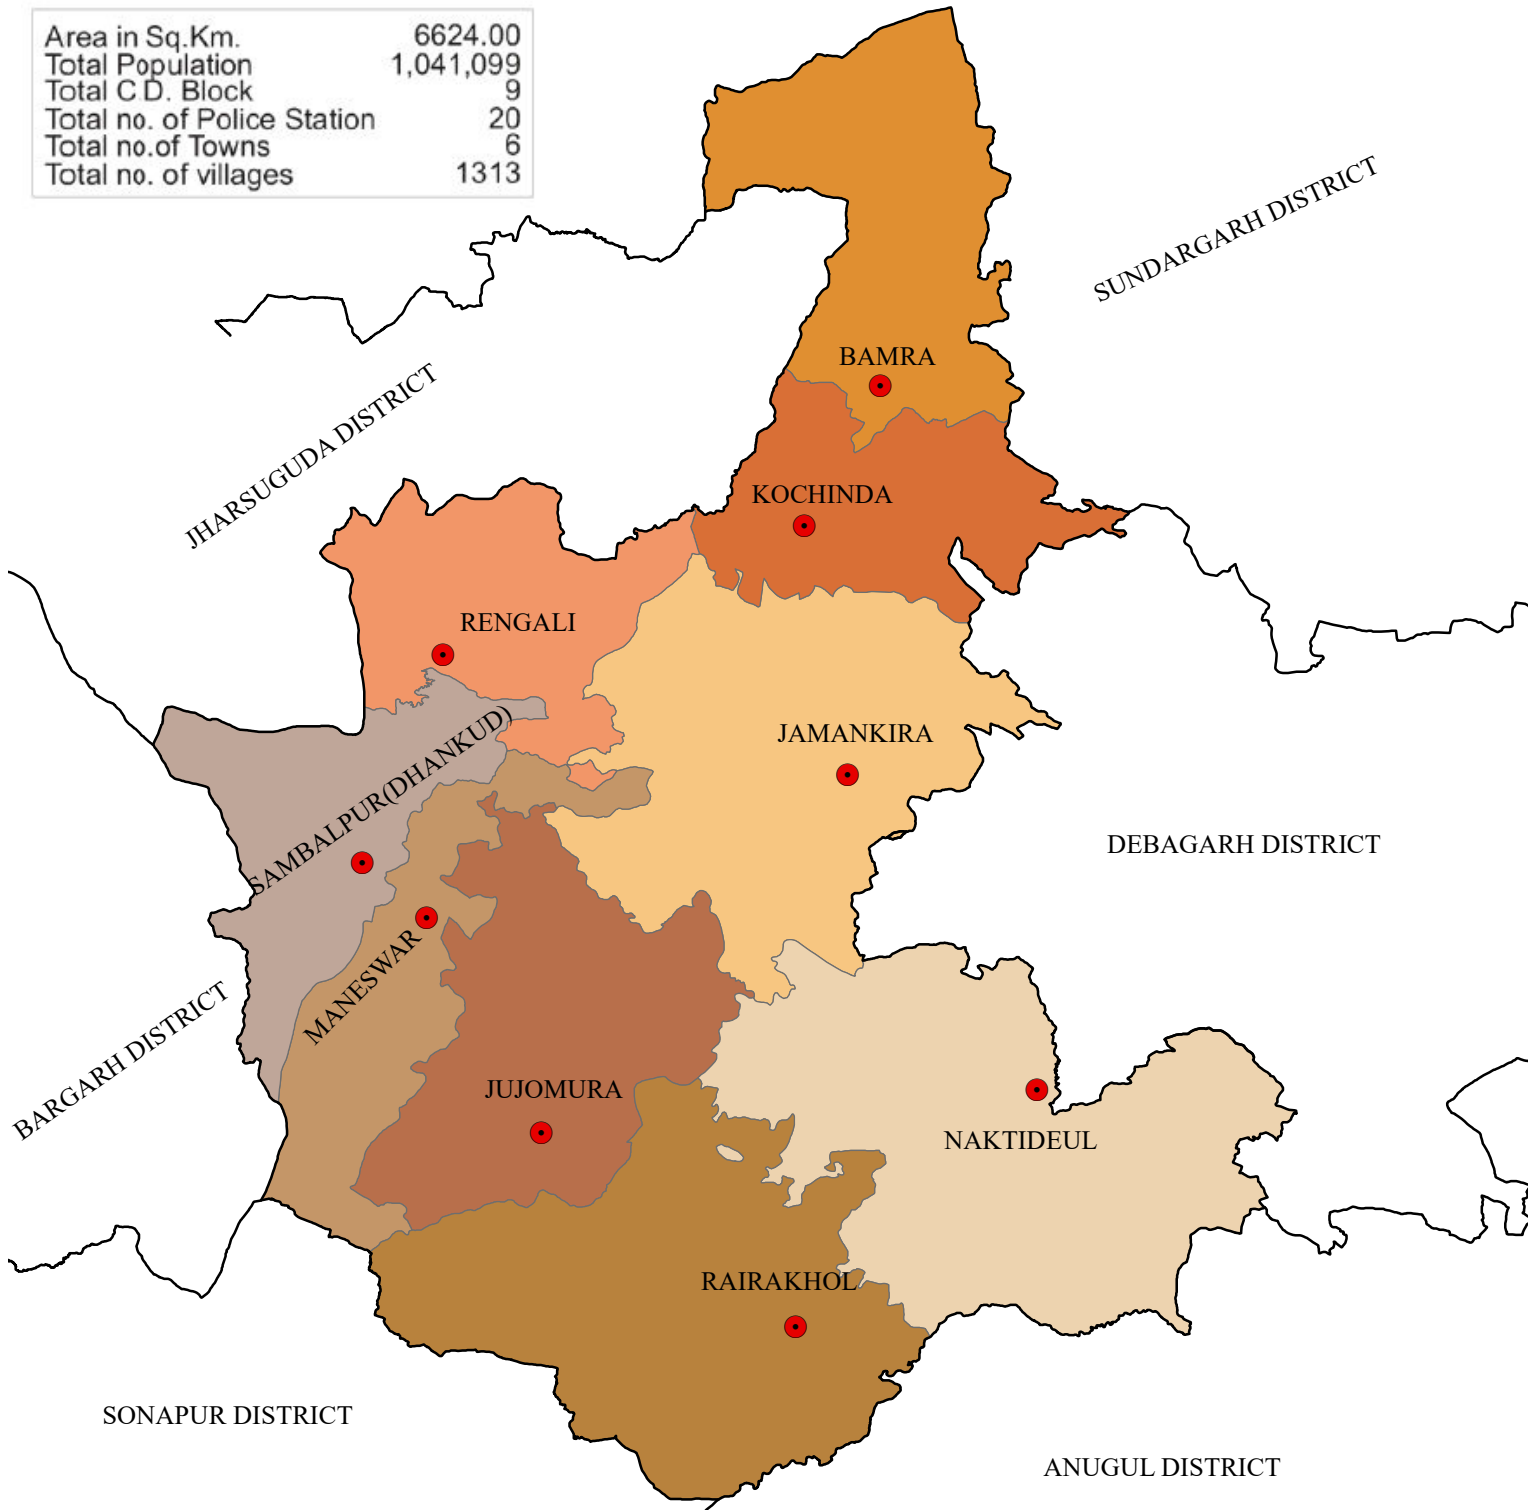

# BLOCK MAP DISTRICT : SAMBALPUR

Area in Sq.Km.	6624.00
Total Population	1,041,099
Total C.D. Block	9
Total no. of Police Station	20
Total no. of Towns	6
Total no. of villages	1313

## LEGEND

- DISTRICT BOUNDARY
- BLOCK BOUNDARY
- BLOCK HEAD QUARTER

0 2.254.5 9 13.5 18 Kilometers

**NIC** NATIONAL INFORMATICS CENTRE