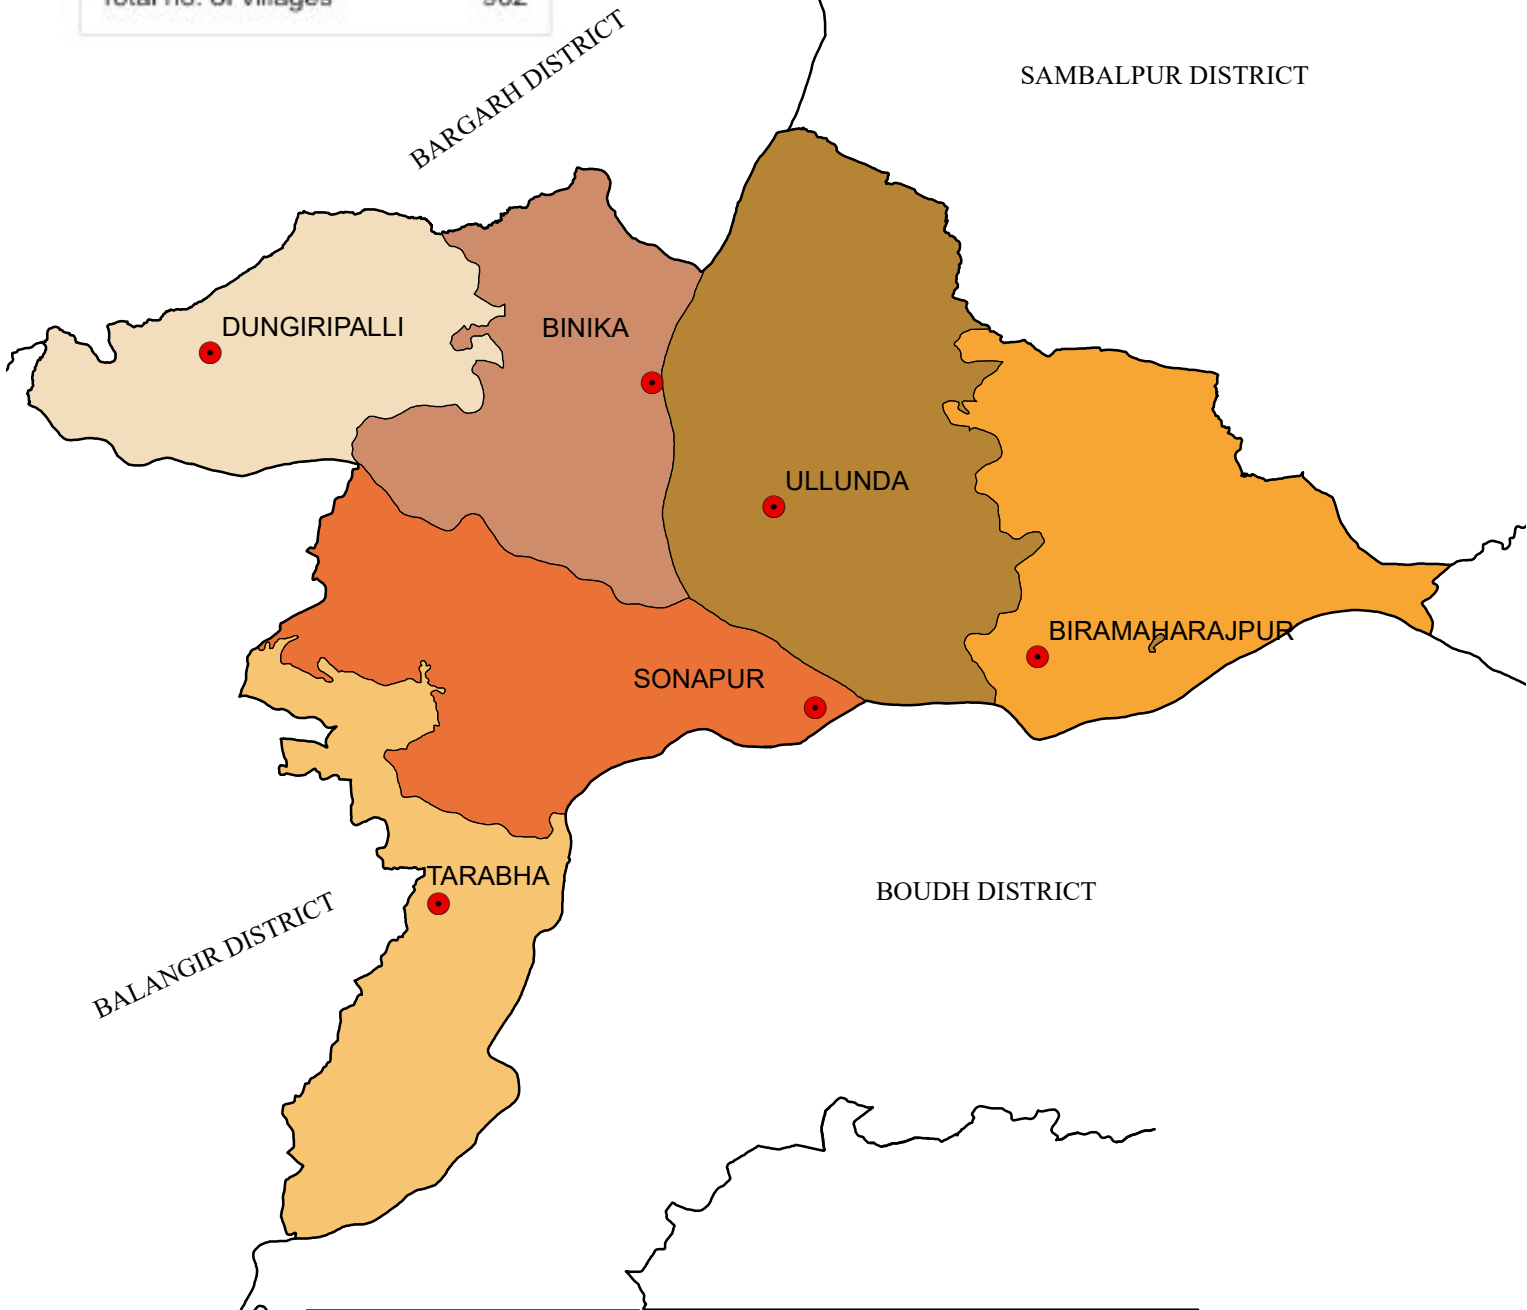

BLOCK MAP DISTRICT : SONAPUR

Area in Sq.Km.	2337.00
Total Population	610,183
Total no. of C.D. Block	6
Total no. of Police Station	8
Total no. of Towns	4
Total no. of villages	962

LEGEND

- DISTRICT BOUNDARY
- BLOCK BOUNDARY
- BLOCK HEAD QUARTER