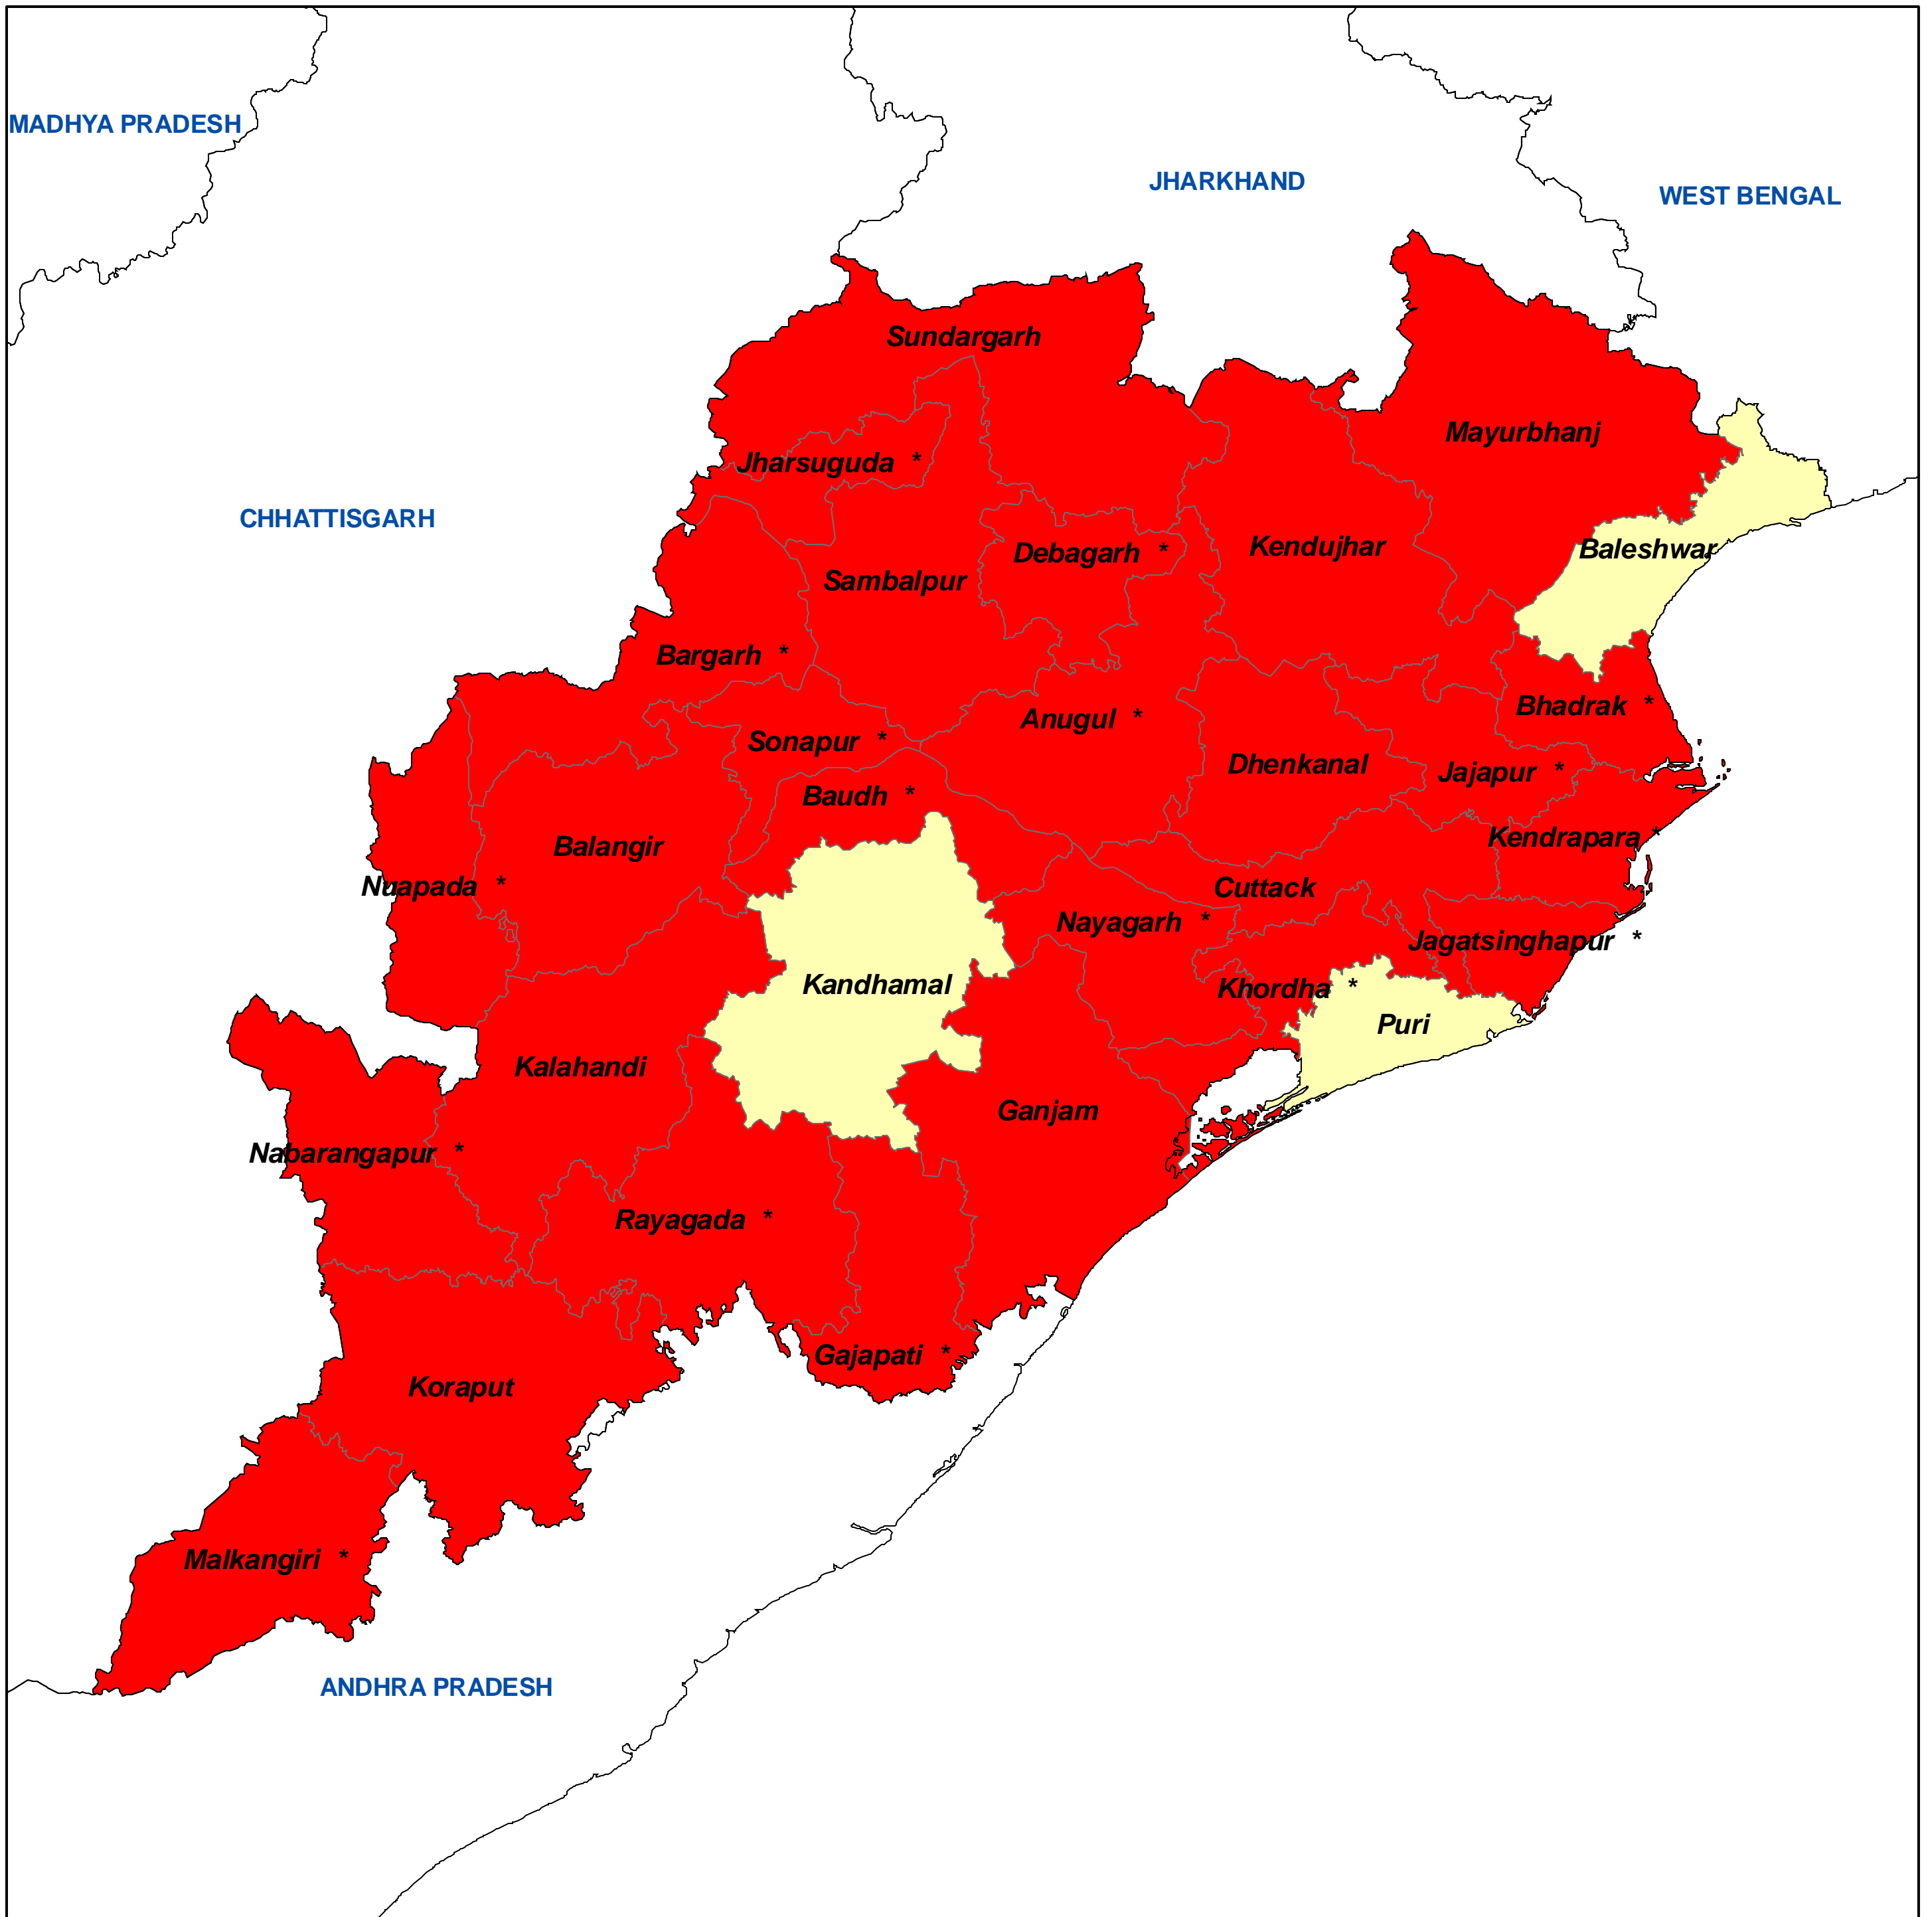

STATE ATLAS - ORISSA

Sex Ratio (1991)

INDEX MAP

Sex Ratio (1991)
Map

2

Source : SOI, Census 2001
Maps Composed by NIC