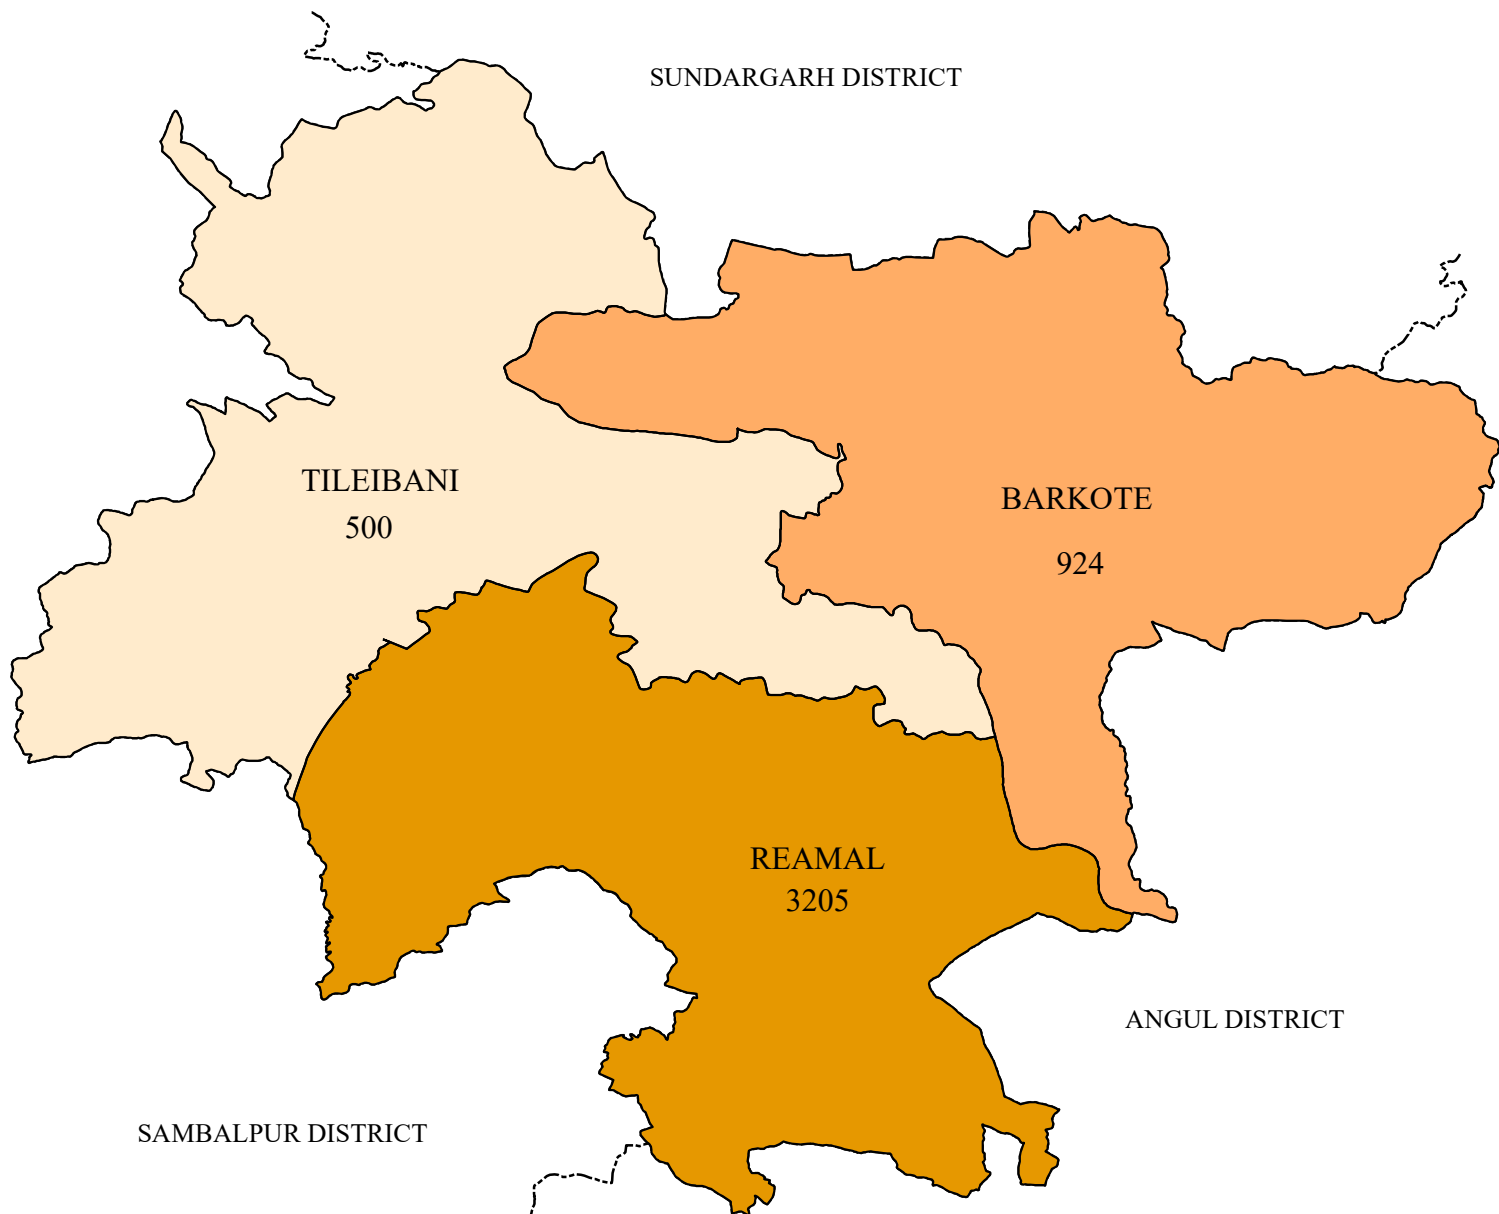

MAIN WORKERS (Household Industry)

DISTRICT: DEBAGARH

LEGEND

MAIN WORKERS (Household Industry)

- 500 - 520 (LOW)
- 521 - 930 (MEDIUM)
- 931 - 3205 (HIGH)
- DISTRICT BOUNDARY
- BLOCK BOUNDARY

Source : Census - 2011

INDEX