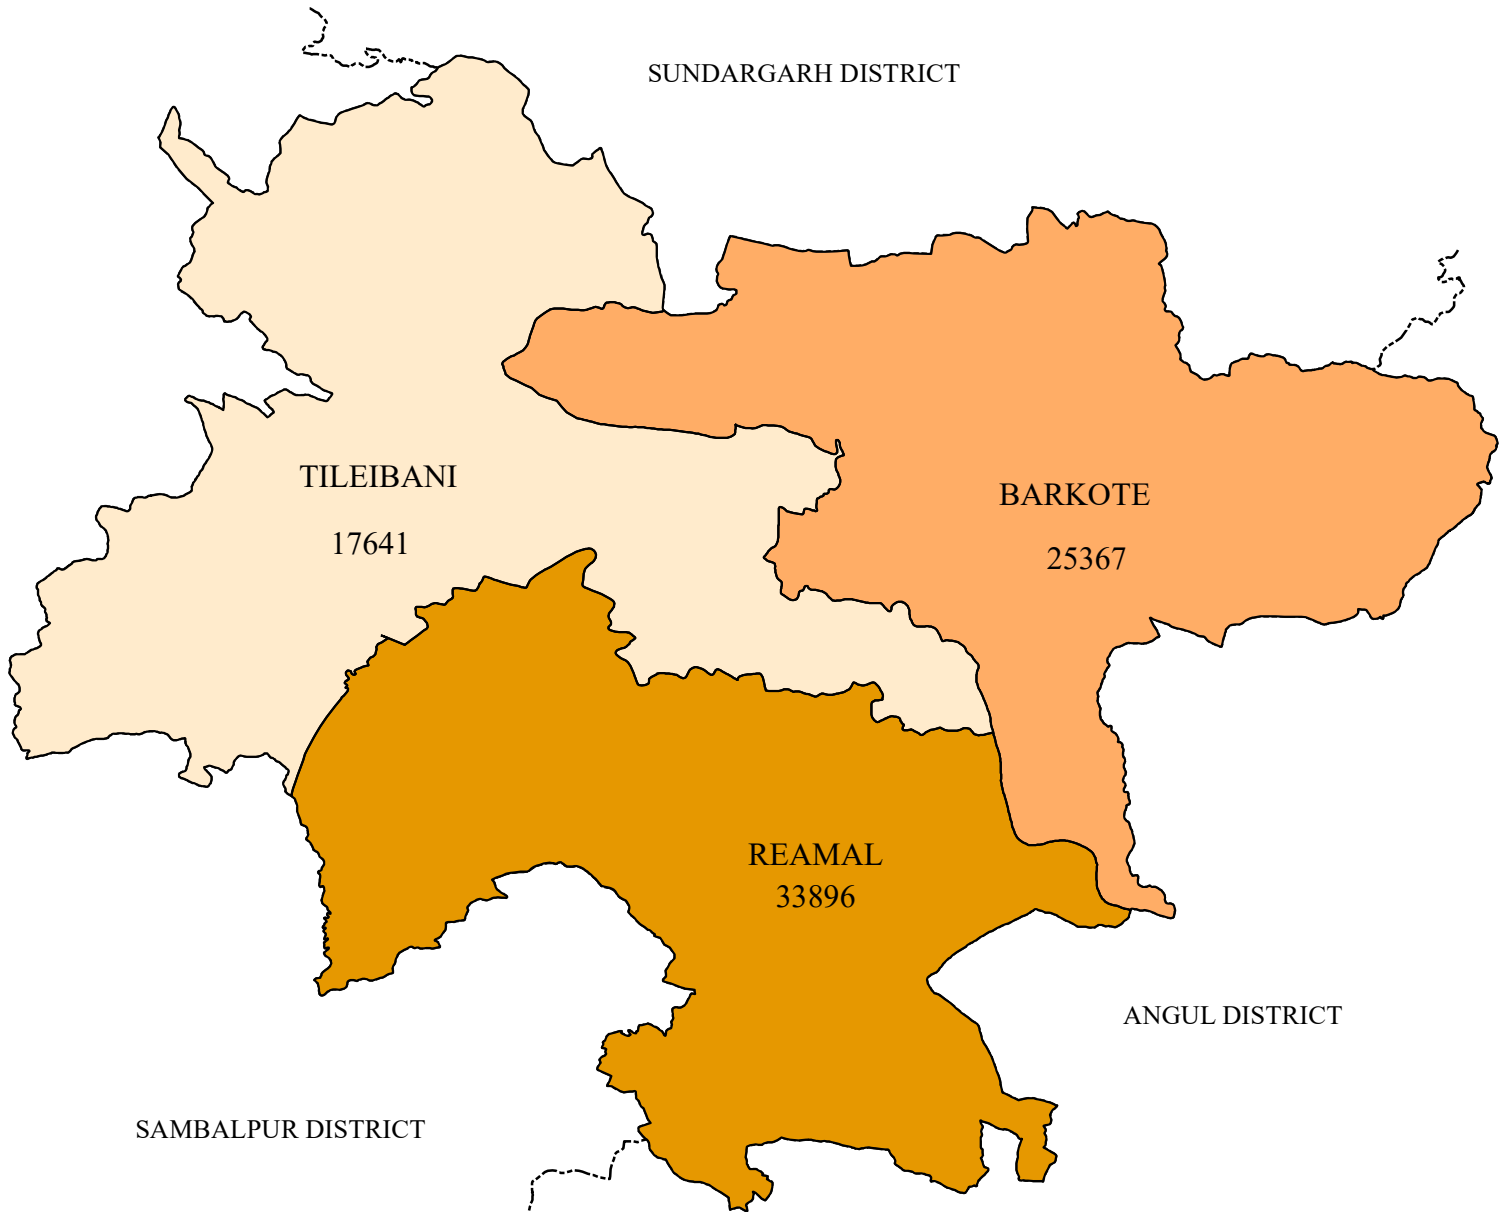

# MAIN WORKERS DISTRICT: DEBAGARH

## LEGEND

### MAIN WORKERS

- 17641 - 17770 (LOW)
- 17771 - 25380 (MEDIUM)
- 25381 - 33896 (HIGH)
- DISTRICT BOUNDARY
- BLOCK BOUNDARY

Source : Census - 2011

## INDEX

0 5 10 20 Kilometers

**NIC**

NATIONAL  
INFORMATICS  
CENTRE