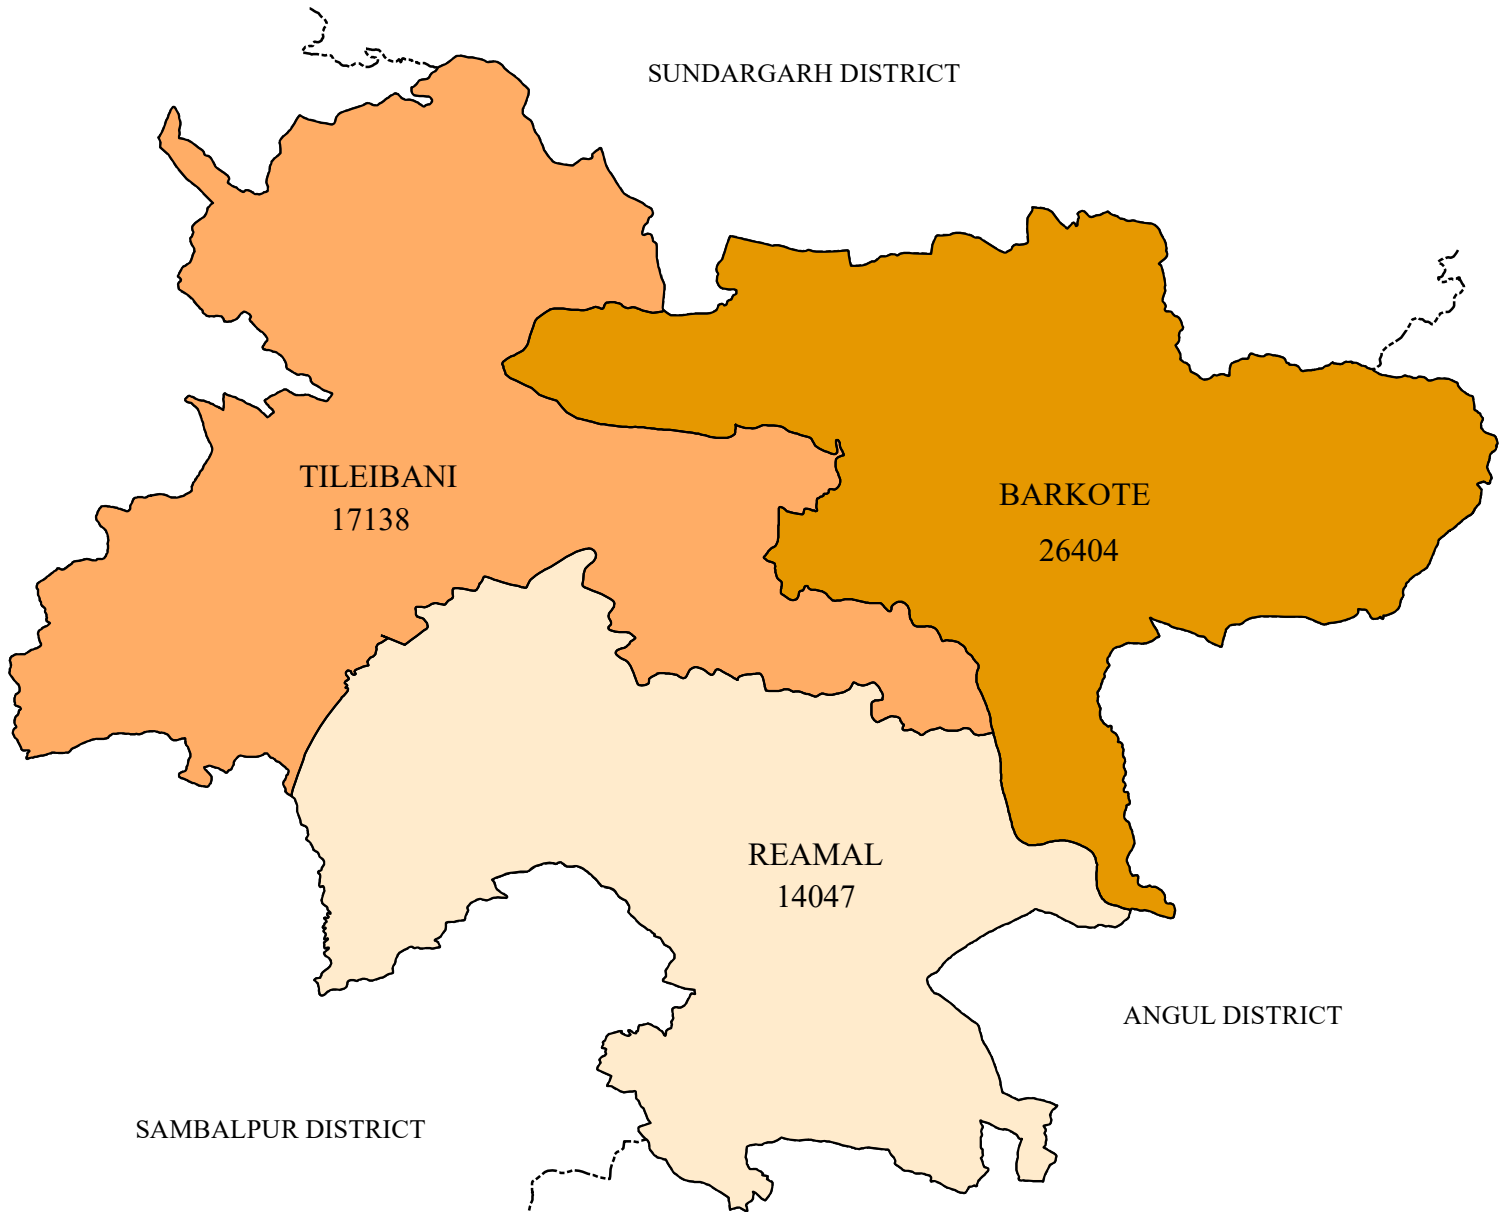

MARGINAL WORKERS (Agricultural Labourers)

DISTRICT: DEBAGARH

LEGEND

MARGINAL WORKERS(AL)

- DISTRICT BOUNDARY
- BLOCK BOUNDARY

Source : Census - 2011

INDEX

0 5 10 20 Kilometers