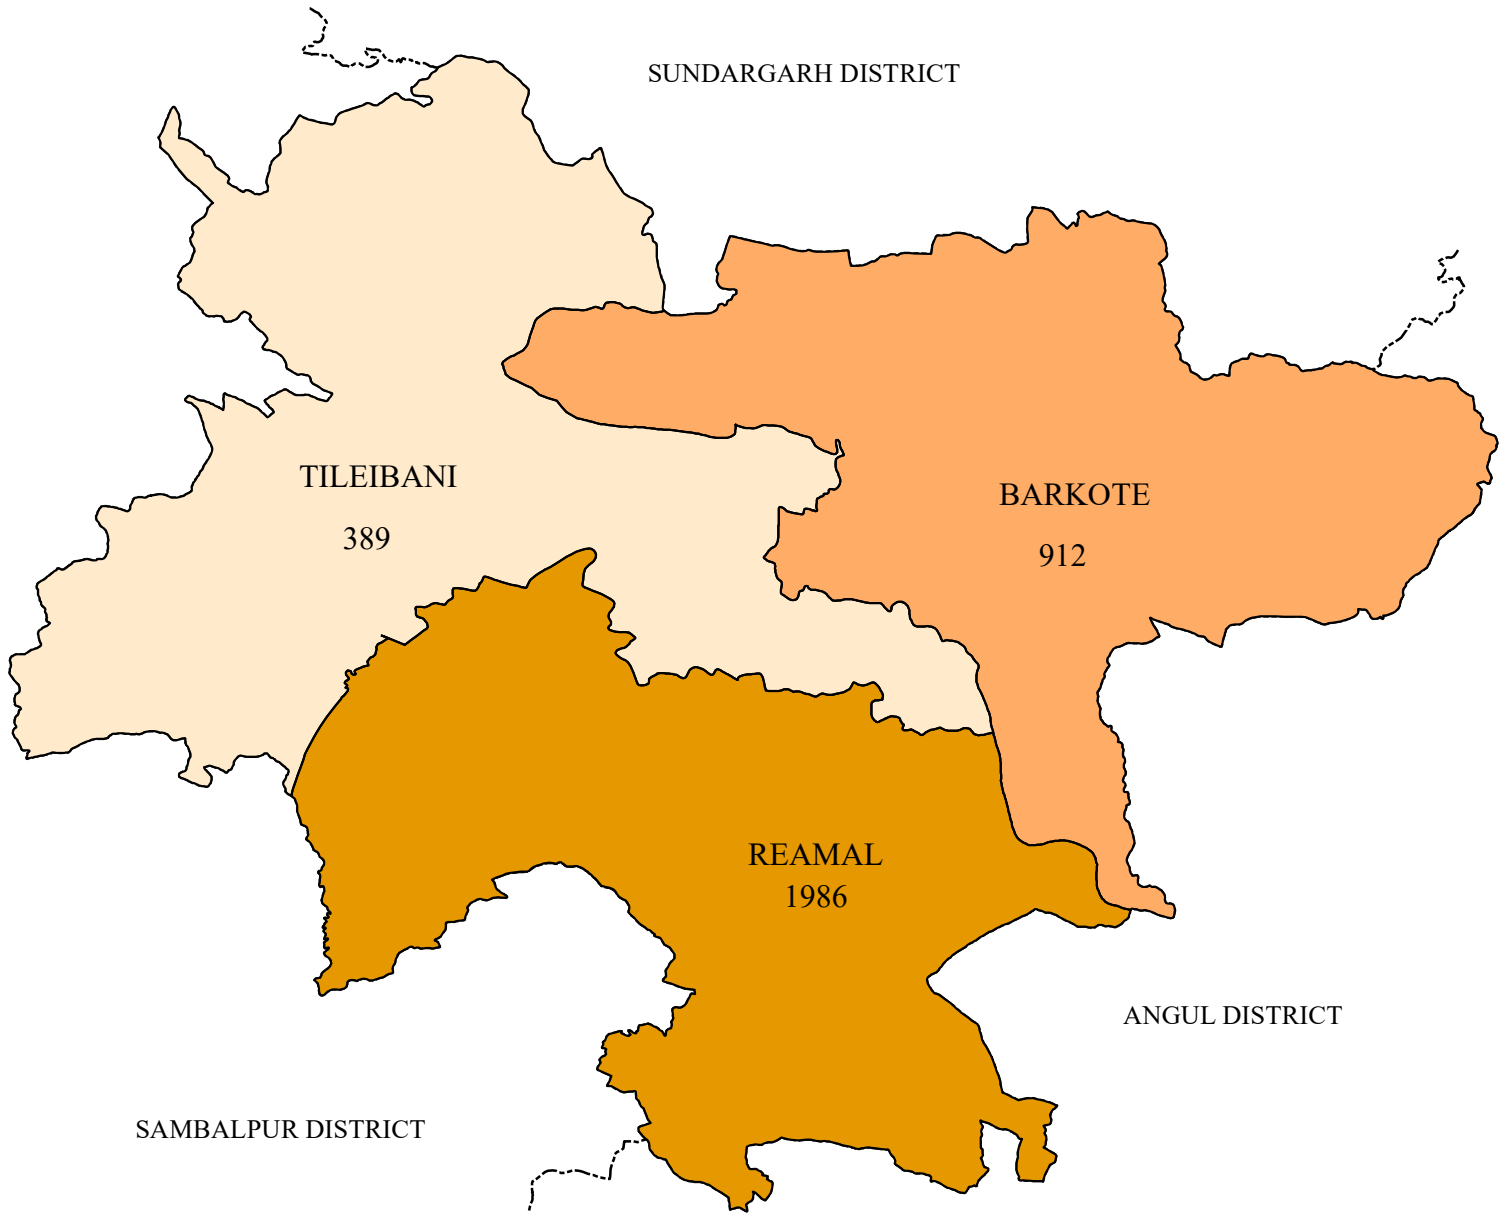

MARGINAL WORKERS (Household industry)

DISTRICT: DEBAGARH

LEGEND

MARGINAL WORKERS (Household industry)

- 389 - 410 (LOW)
- 411 - 920 (MEDIUM)
- 921 - 1986 (HIGH)
- DISTRICT BOUNDARY
- BLOCK BOUNDARY

Source : Census - 2011

INDEX

0 5 10 20 Kilometers