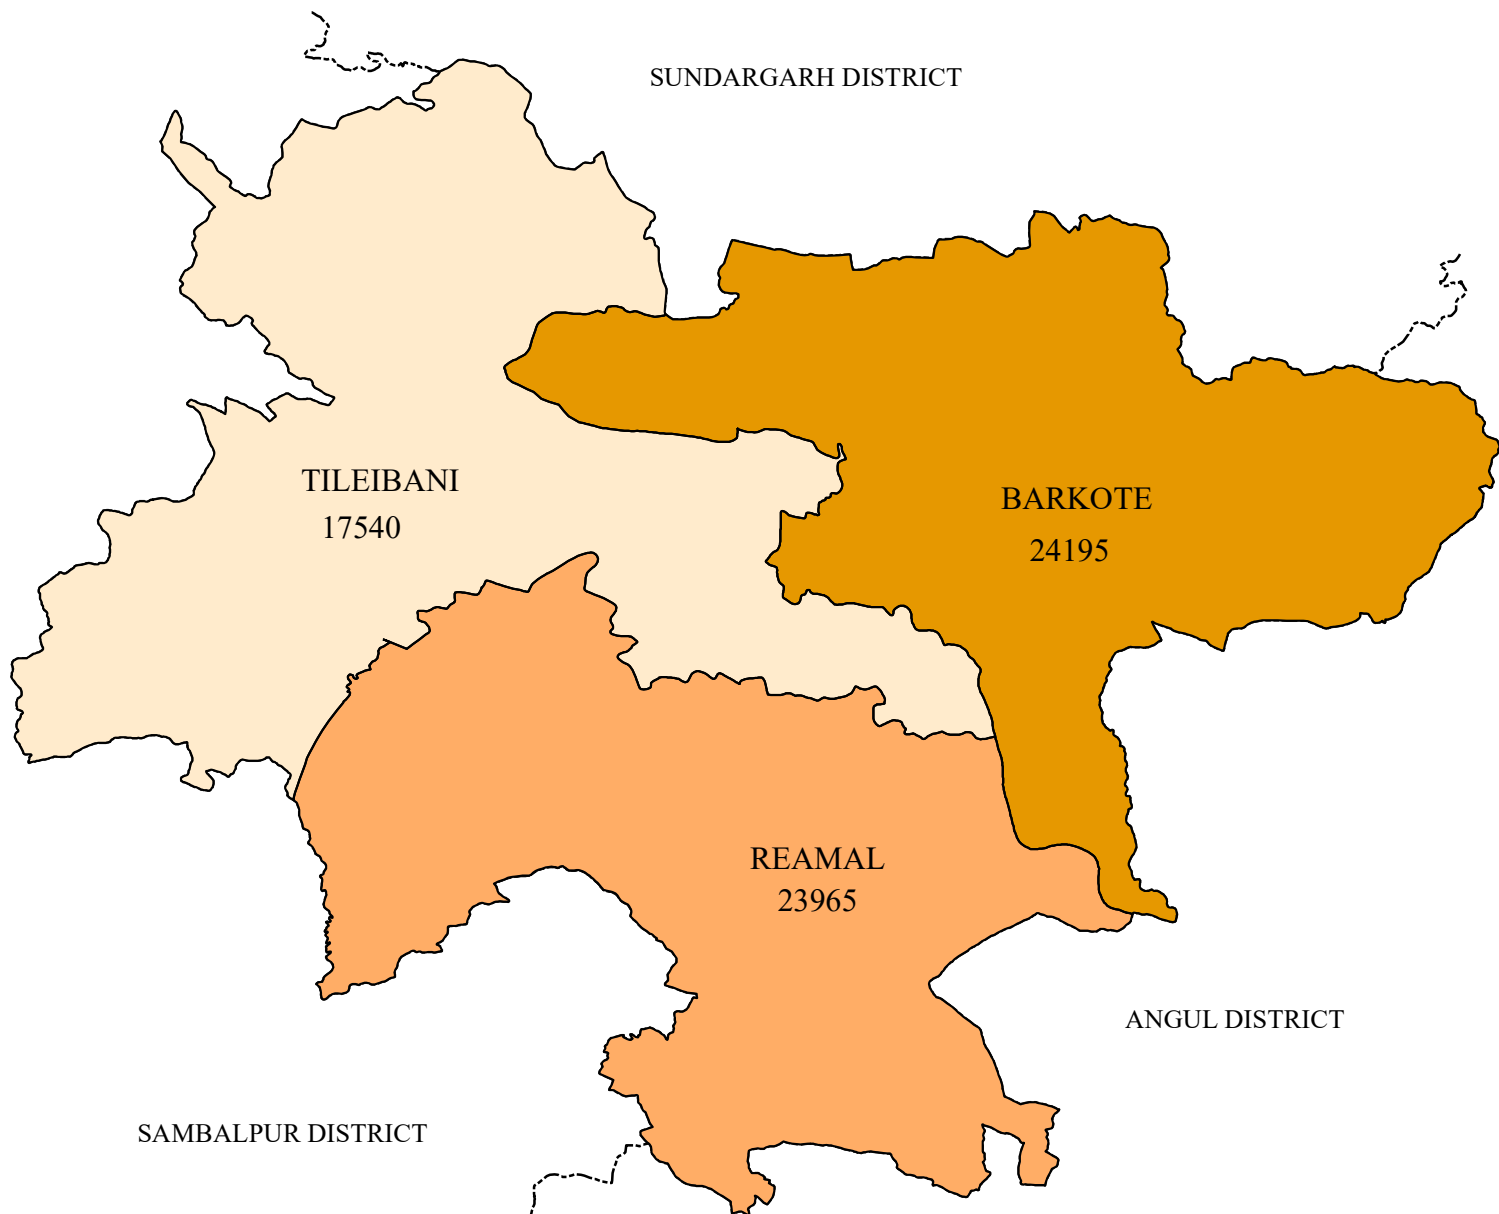

TOTAL ILLITERATE FEMALE (IN NUMBER)

DISTRICT: DEBAGARH

LEGEND

ILLITERATE (FEMALE)

- 17540 - 17630 (LOW)
- 17631 - 23970 (MEDIUM)
- 23971 - 24195 (HIGH)
- DISTRICT BOUNDARY
- BLOCK BOUNDARY

Source : Census - 2011

INDEX

0 5 10 20 Kilometers

NIC

NATIONAL
INFORMATICS
CENTRE