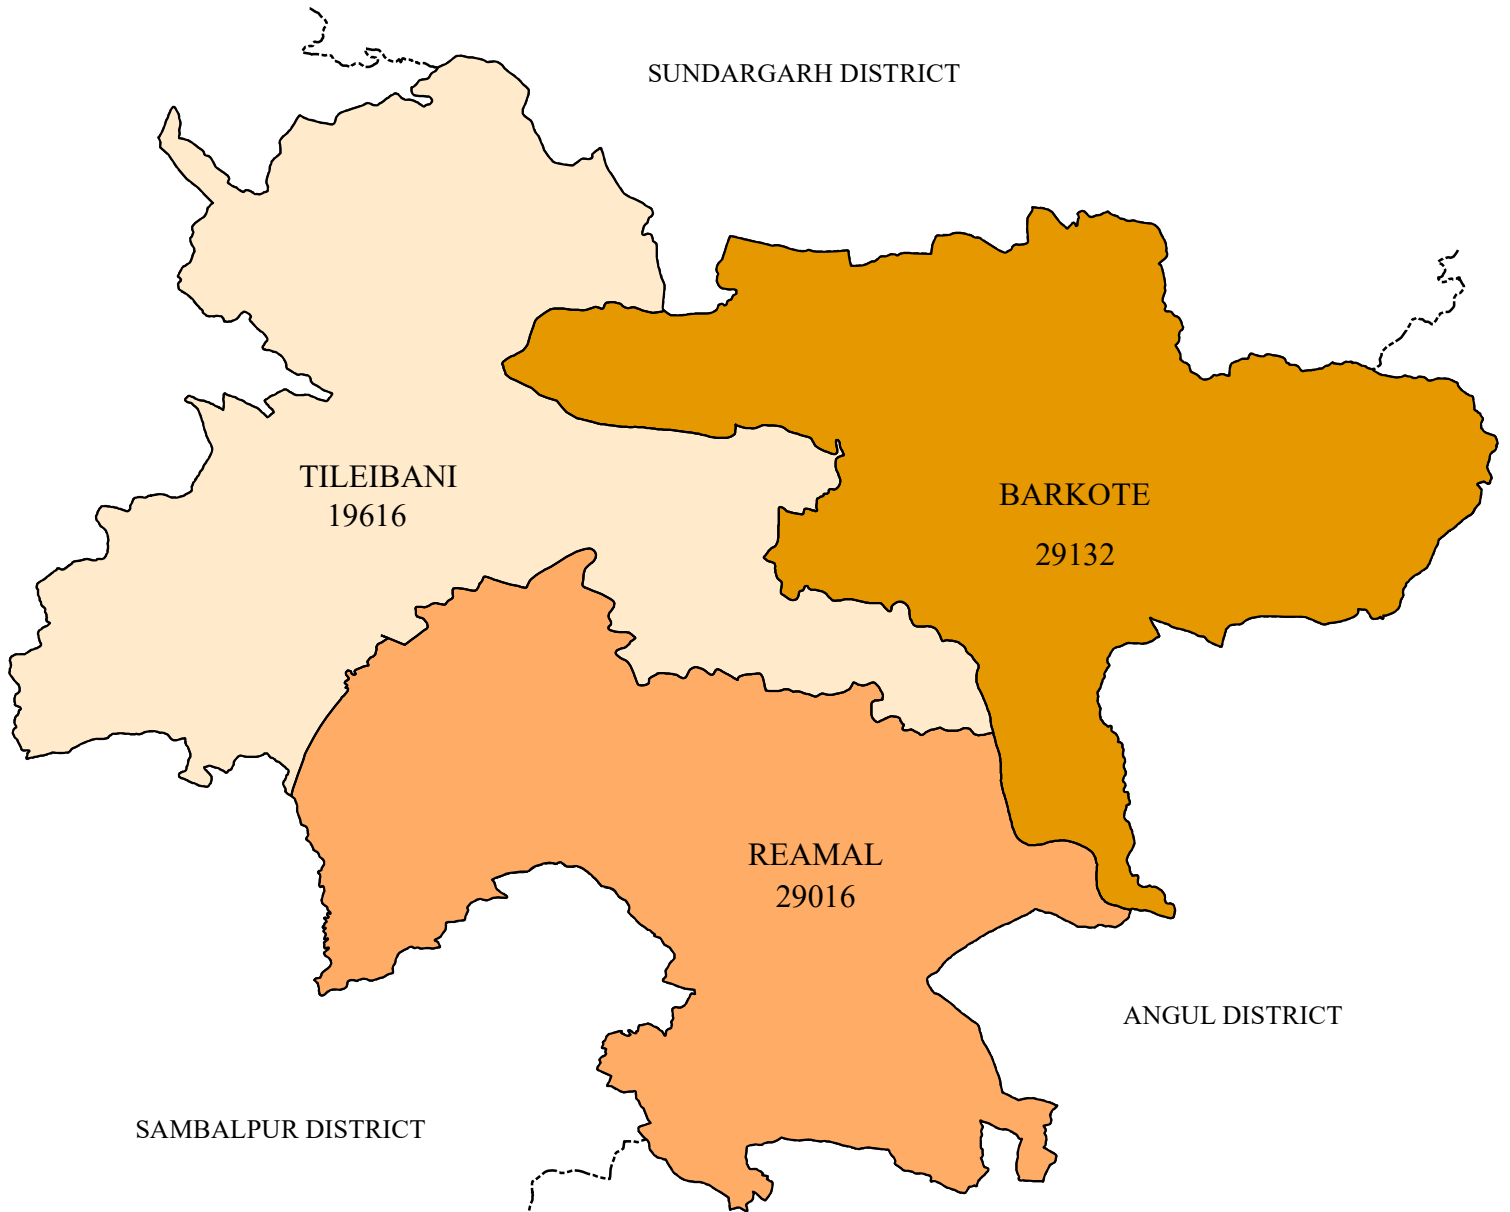

# *LITERATE FEMALE (IN NUMBER)*

## *DISTRICT: DEBAGARH*

### **LEGEND**

LITERATE (FEMALE)

- 19616 - 19690 (LOW)
- 19691 - 29030 (MEDIUM)
- 29031 - 29132 (HIGH)
- DISTRICT BOUNDARY
- BLOCK BOUNDARY

Source : Census - 2011

### **INDEX**

0 5 10 20 Kilometers