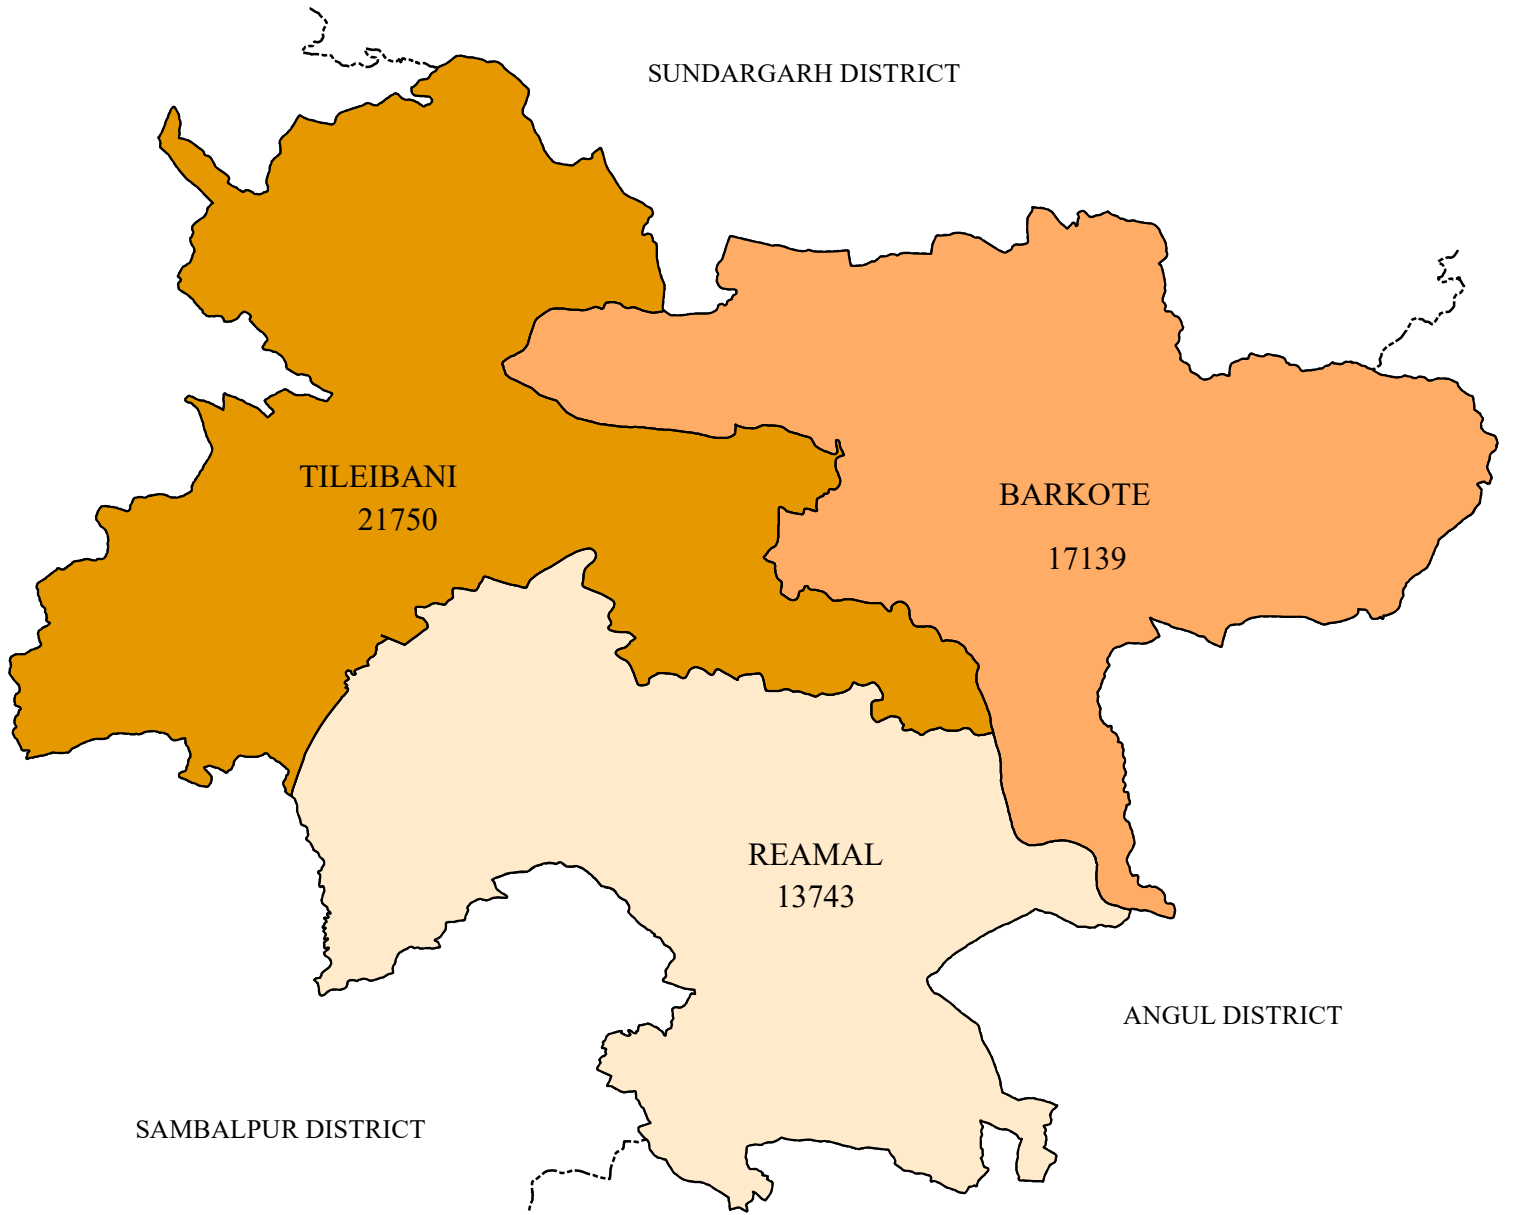

POPULATION DISTRIBUTION FEMALE (SCHEDULED TRIBE) DISTRICT: DEBAGARH

LEGEND

POPULATION FEMALE (ST)

- 13743 - 13820 (LOW)
- 13821 - 17140 (MEDIUM)
- 17141 - 21750 (HIGH)
- DISTRICT BOUNDARY
- BLOCK BOUNDARY

Source : Census - 2011

0 5 10 20 Kilometers

NIC NATIONAL INFORMATICS CENTRE