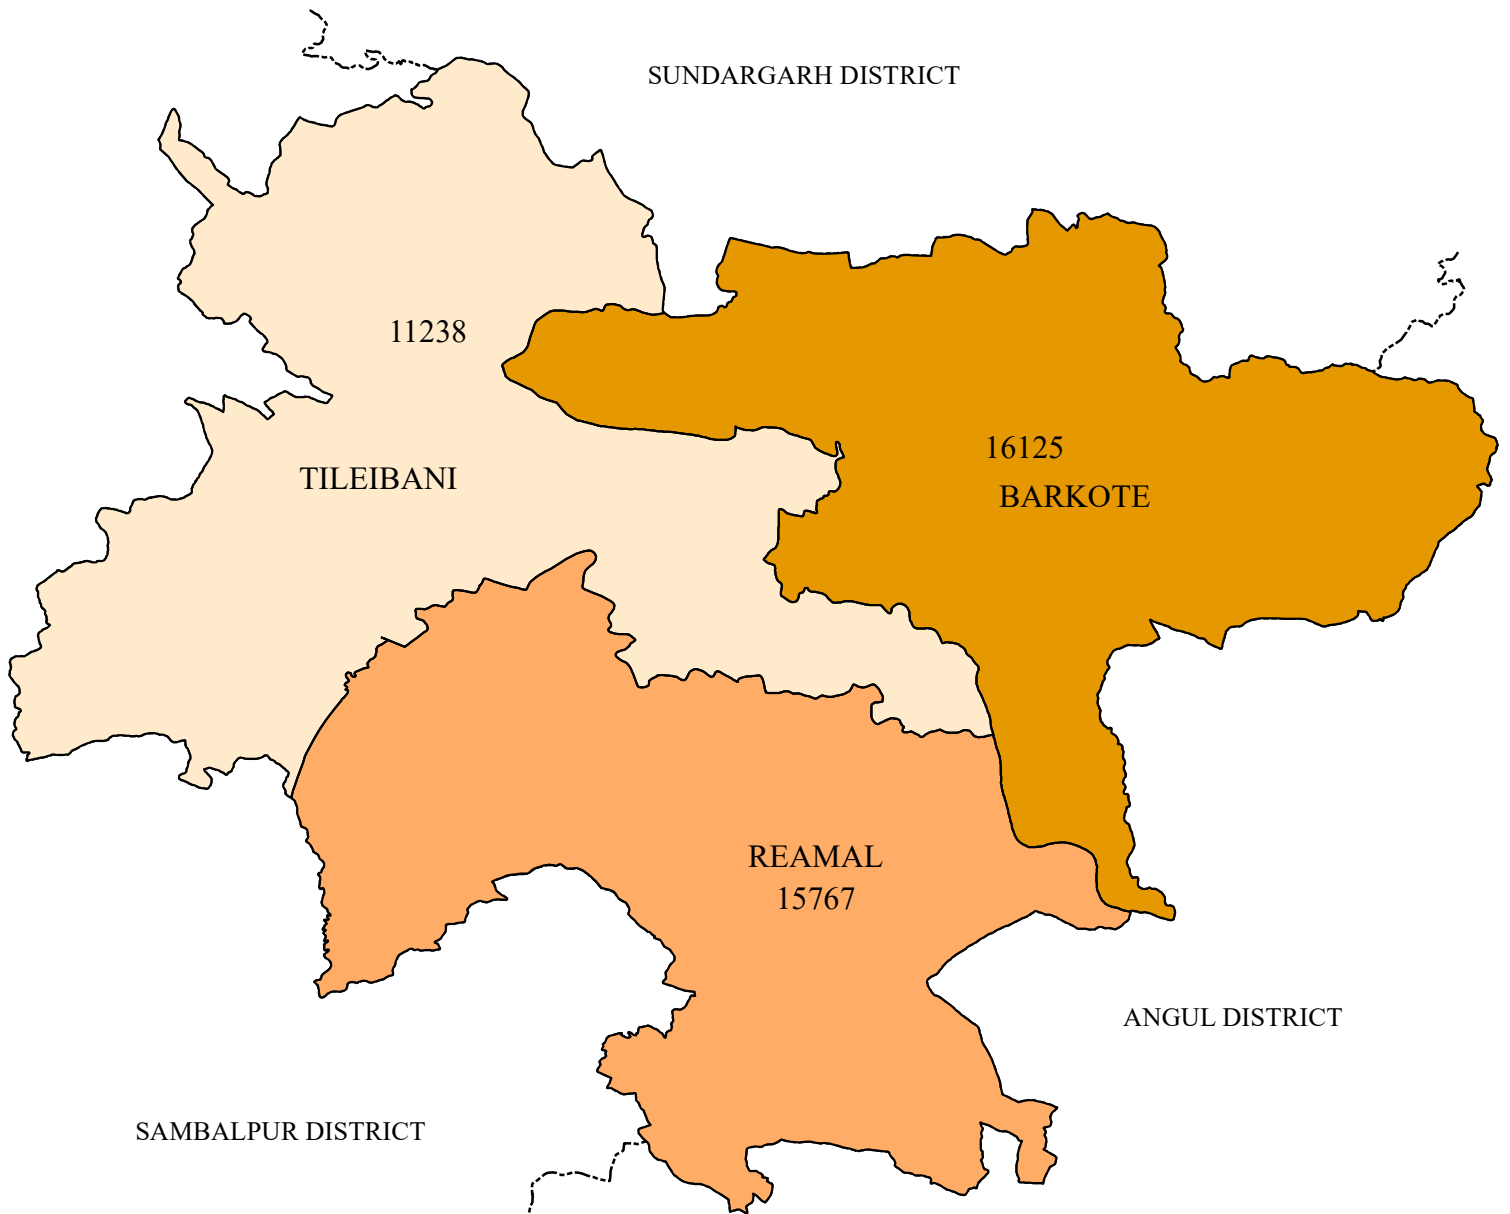

TOTAL ILLITERATE MALE (IN NUMBER)

DISTRICT: DEBAGARH

LEGEND

ILLITERATE MALE

- 11238 - 11290 (LOW)
- 11291 - 15770 (MEDIUM)
- 15771 - 16125 (HIGH)
- DISTRICT BOUNDARY
- BLOCK BOUNDARY

Source : Census - 2011

INDEX

0 5 10 20 Kilometers