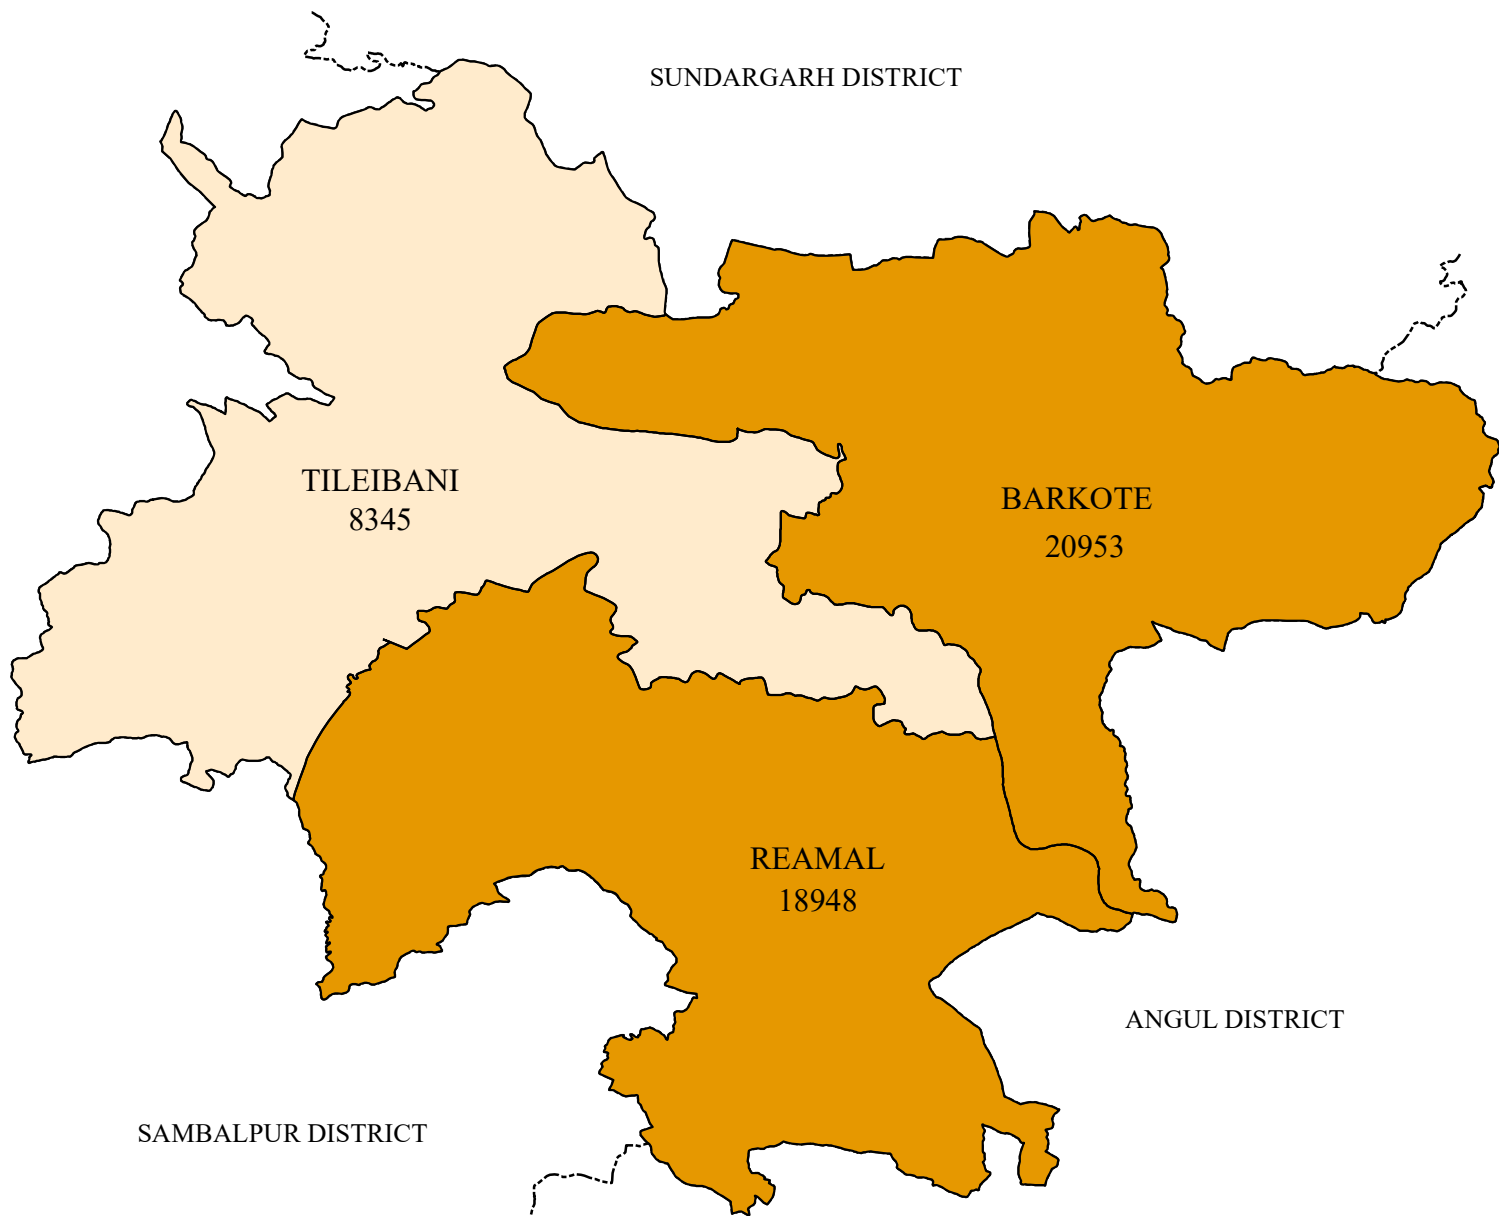

# POPULATION DISTRIBUTION MALE (SCHEDULED CASTE) DISTRICT: DEBAGARH

## LEGEND

POPULATION MALE (SC)

- 4236 - 4240 (LOW)
- 4241 - 9570 (MEDIUM)
- 9571 - 10619 (HIGH)
- DISTRICT BOUNDARY
- BLOCK BOUNDARY

Source : Census - 2011

## INDEX

0 5 10 20 Kilometers

**NIC**

NATIONAL  
INFORMATICS  
CENTRE