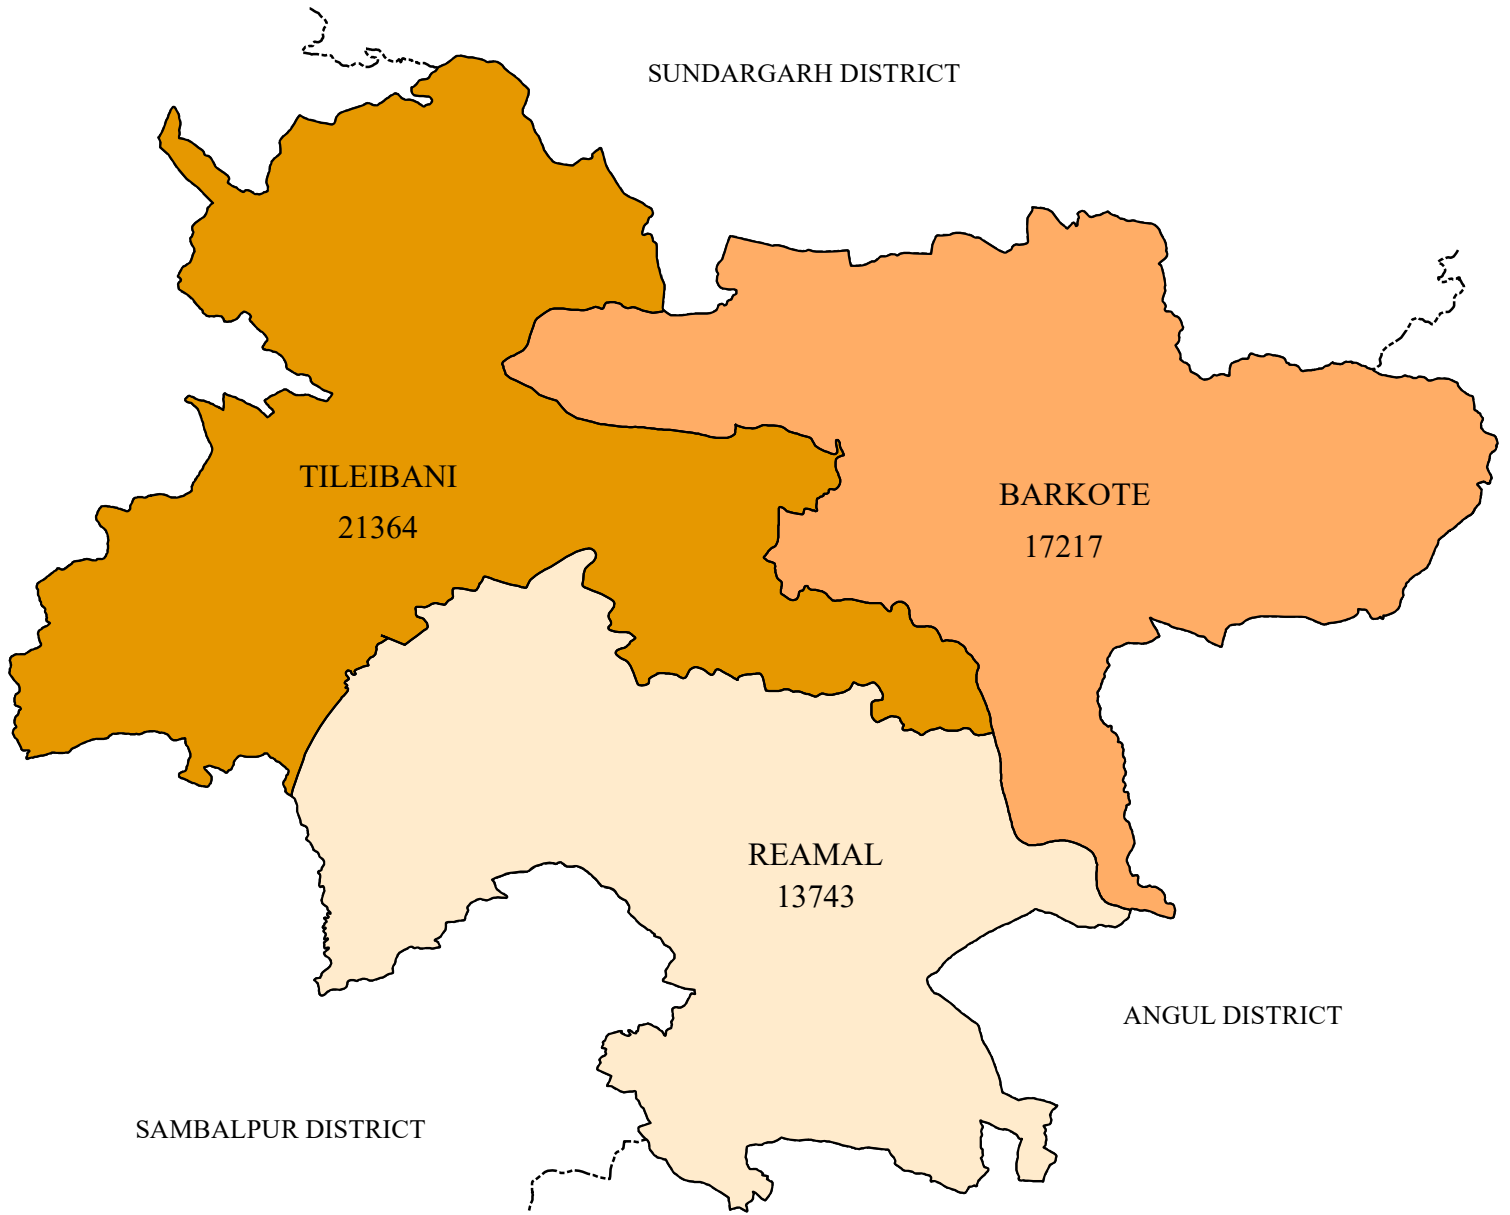

POPULATION DISTRIBUTION MALE (SCHEDULED TRIBE) DISTRICT: DEBAGARH

LEGEND

DISTRIBUTION MALE (ST)

- 13743 - 13840 (LOW)
- 13841 - 17260 (MEDIUM)
- 17261 - 21364 (HIGH)
- DISTRICT BOUNDARY
- BLOCK BOUNDARY

Source : Census - 2011

INDEX

0 5 10 20 Kilometers