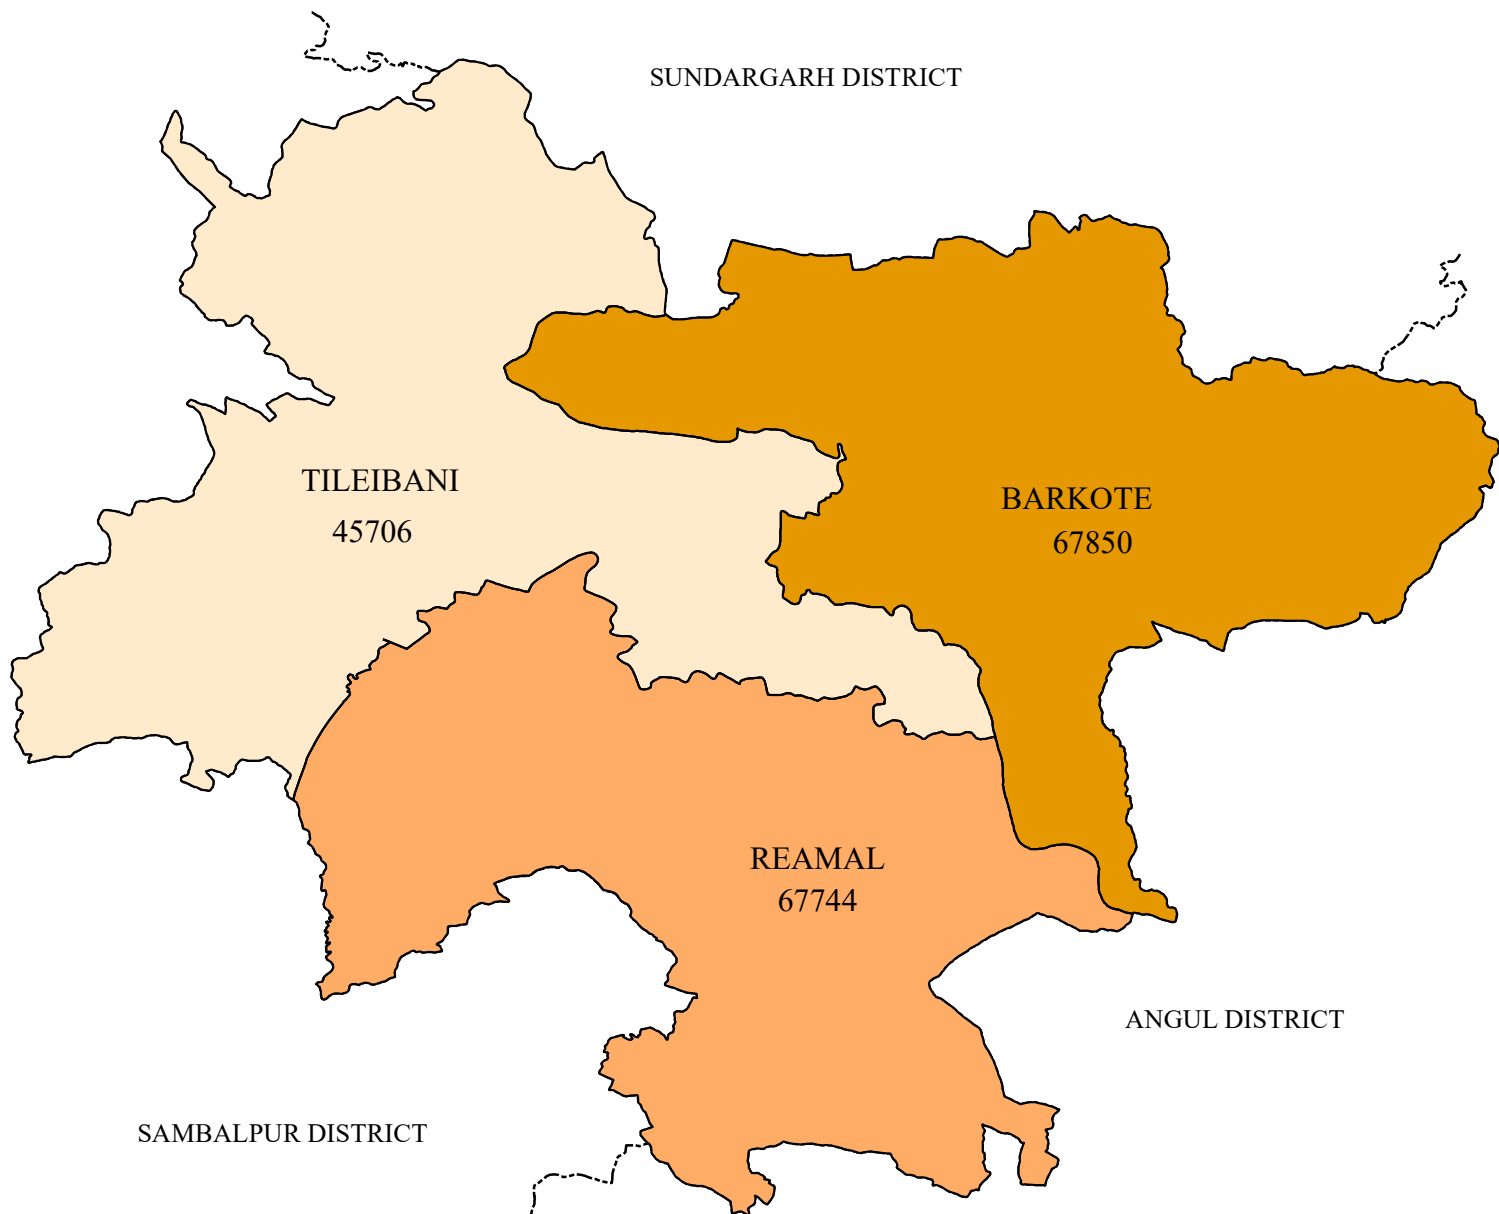

# POPULATION LITERATE (IN NUMBER)

## DISTRICT: DEBAGARH

#### POPULATION LITERATE

- 45706 - 45720 (LOW)
- 45721 - 67750 (MEDIUM)
- 67751 - 67850 (HIGH)
- DISTRICT BOUNDARY
- BLOCK BOUNDARY

Source : Census - 2011

### INDEX

0 5 10 20 Kilometers

**NIC**

NATIONAL  
INFORMATICS  
CENTRE