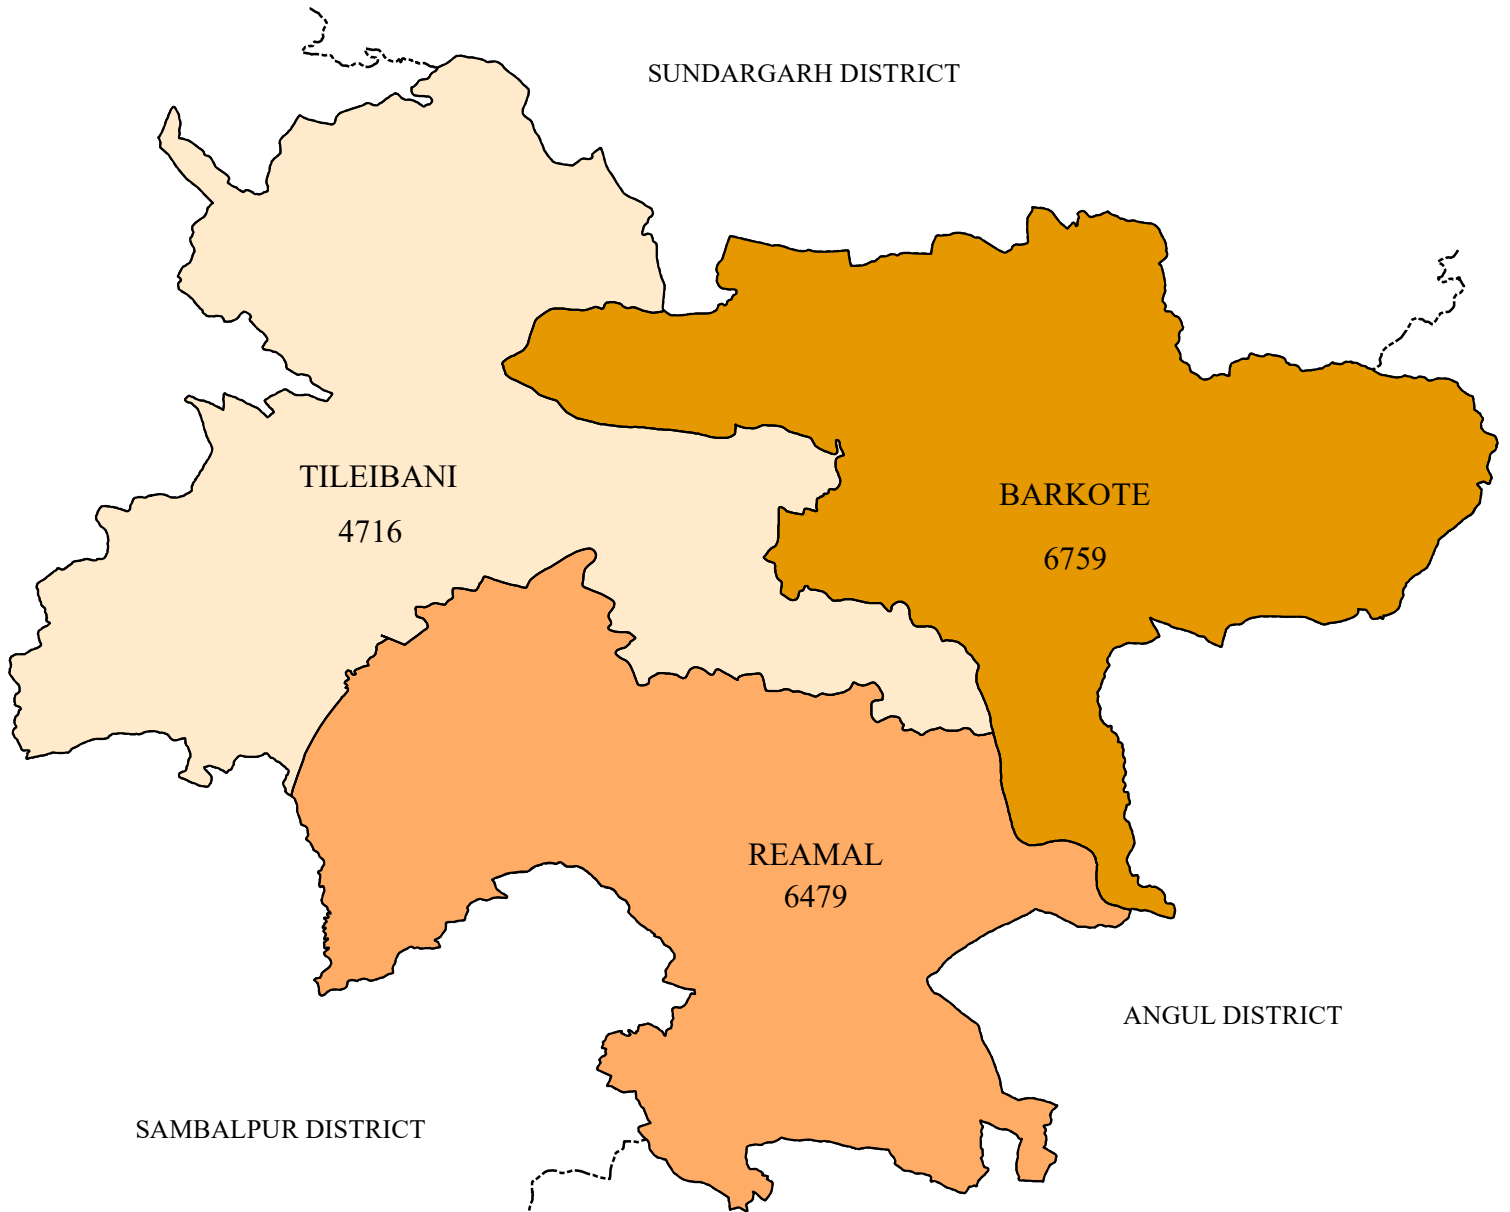

# POPULATION DISTRIBUTION (SCHEDULED CASTE) DISTRICT: DEBAGARH

### LEGEND

TOTAL POPULATION (SC)

- 8345 - 8350 (LOW)
- 8351 - 18950 (MEDIUM)
- 18951 - 20953 (HIGH)
- DISTRICT BOUNDARY
- BLOCK BOUNDARY

Source : Census - 2011

### INDEX

0 5 10 20 Kilometers

**NIC**

NATIONAL  
INFORMATICS  
CENTRE