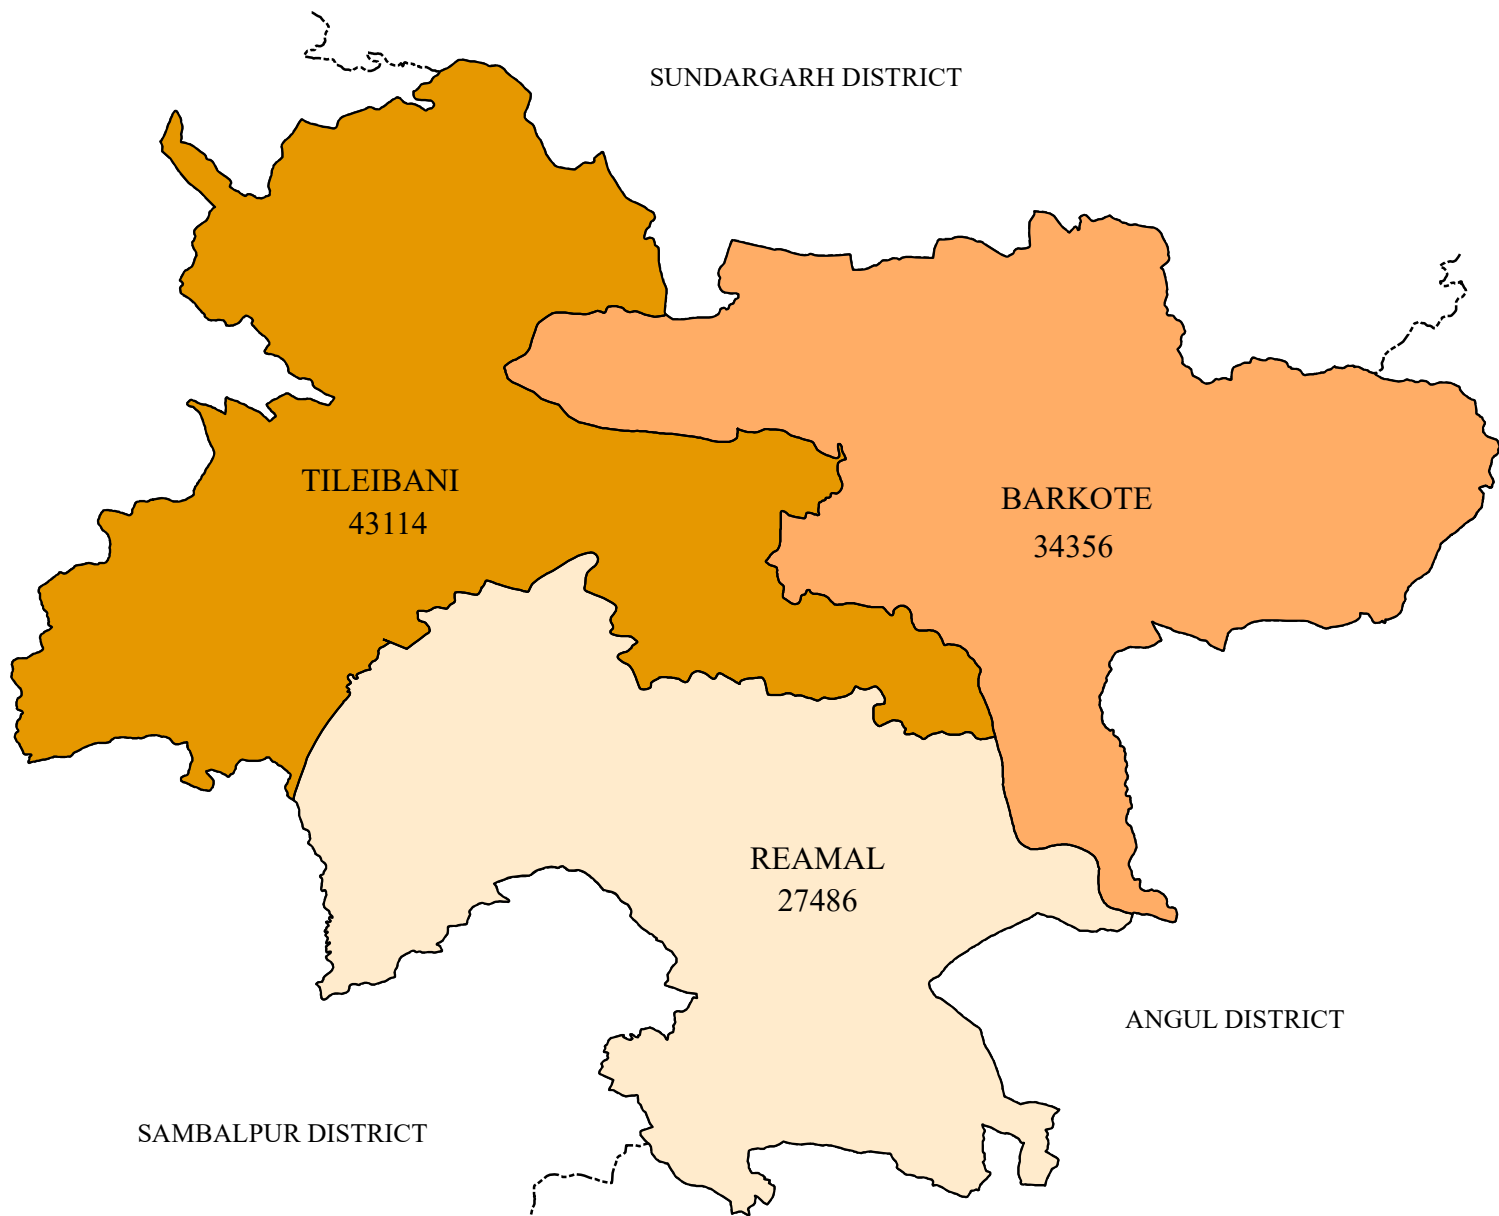

POPULATION DISTRIBUTION (SCHEDULED TRIBE) DISTRICT: DEBAGARH

LEGEND

POPULATION (ST)

- 27486 - 27720 (LOW)
- 27721 - 34360 (MEDIUM)
- 34361 - 43114 (HIGH)
- DISTRICT BOUNDARY
- BLOCK BOUNDARY

Source : Census - 2011

INDEX

0 5 10 20 Kilometers

NIC

NATIONAL
INFORMATICS
CENTRE