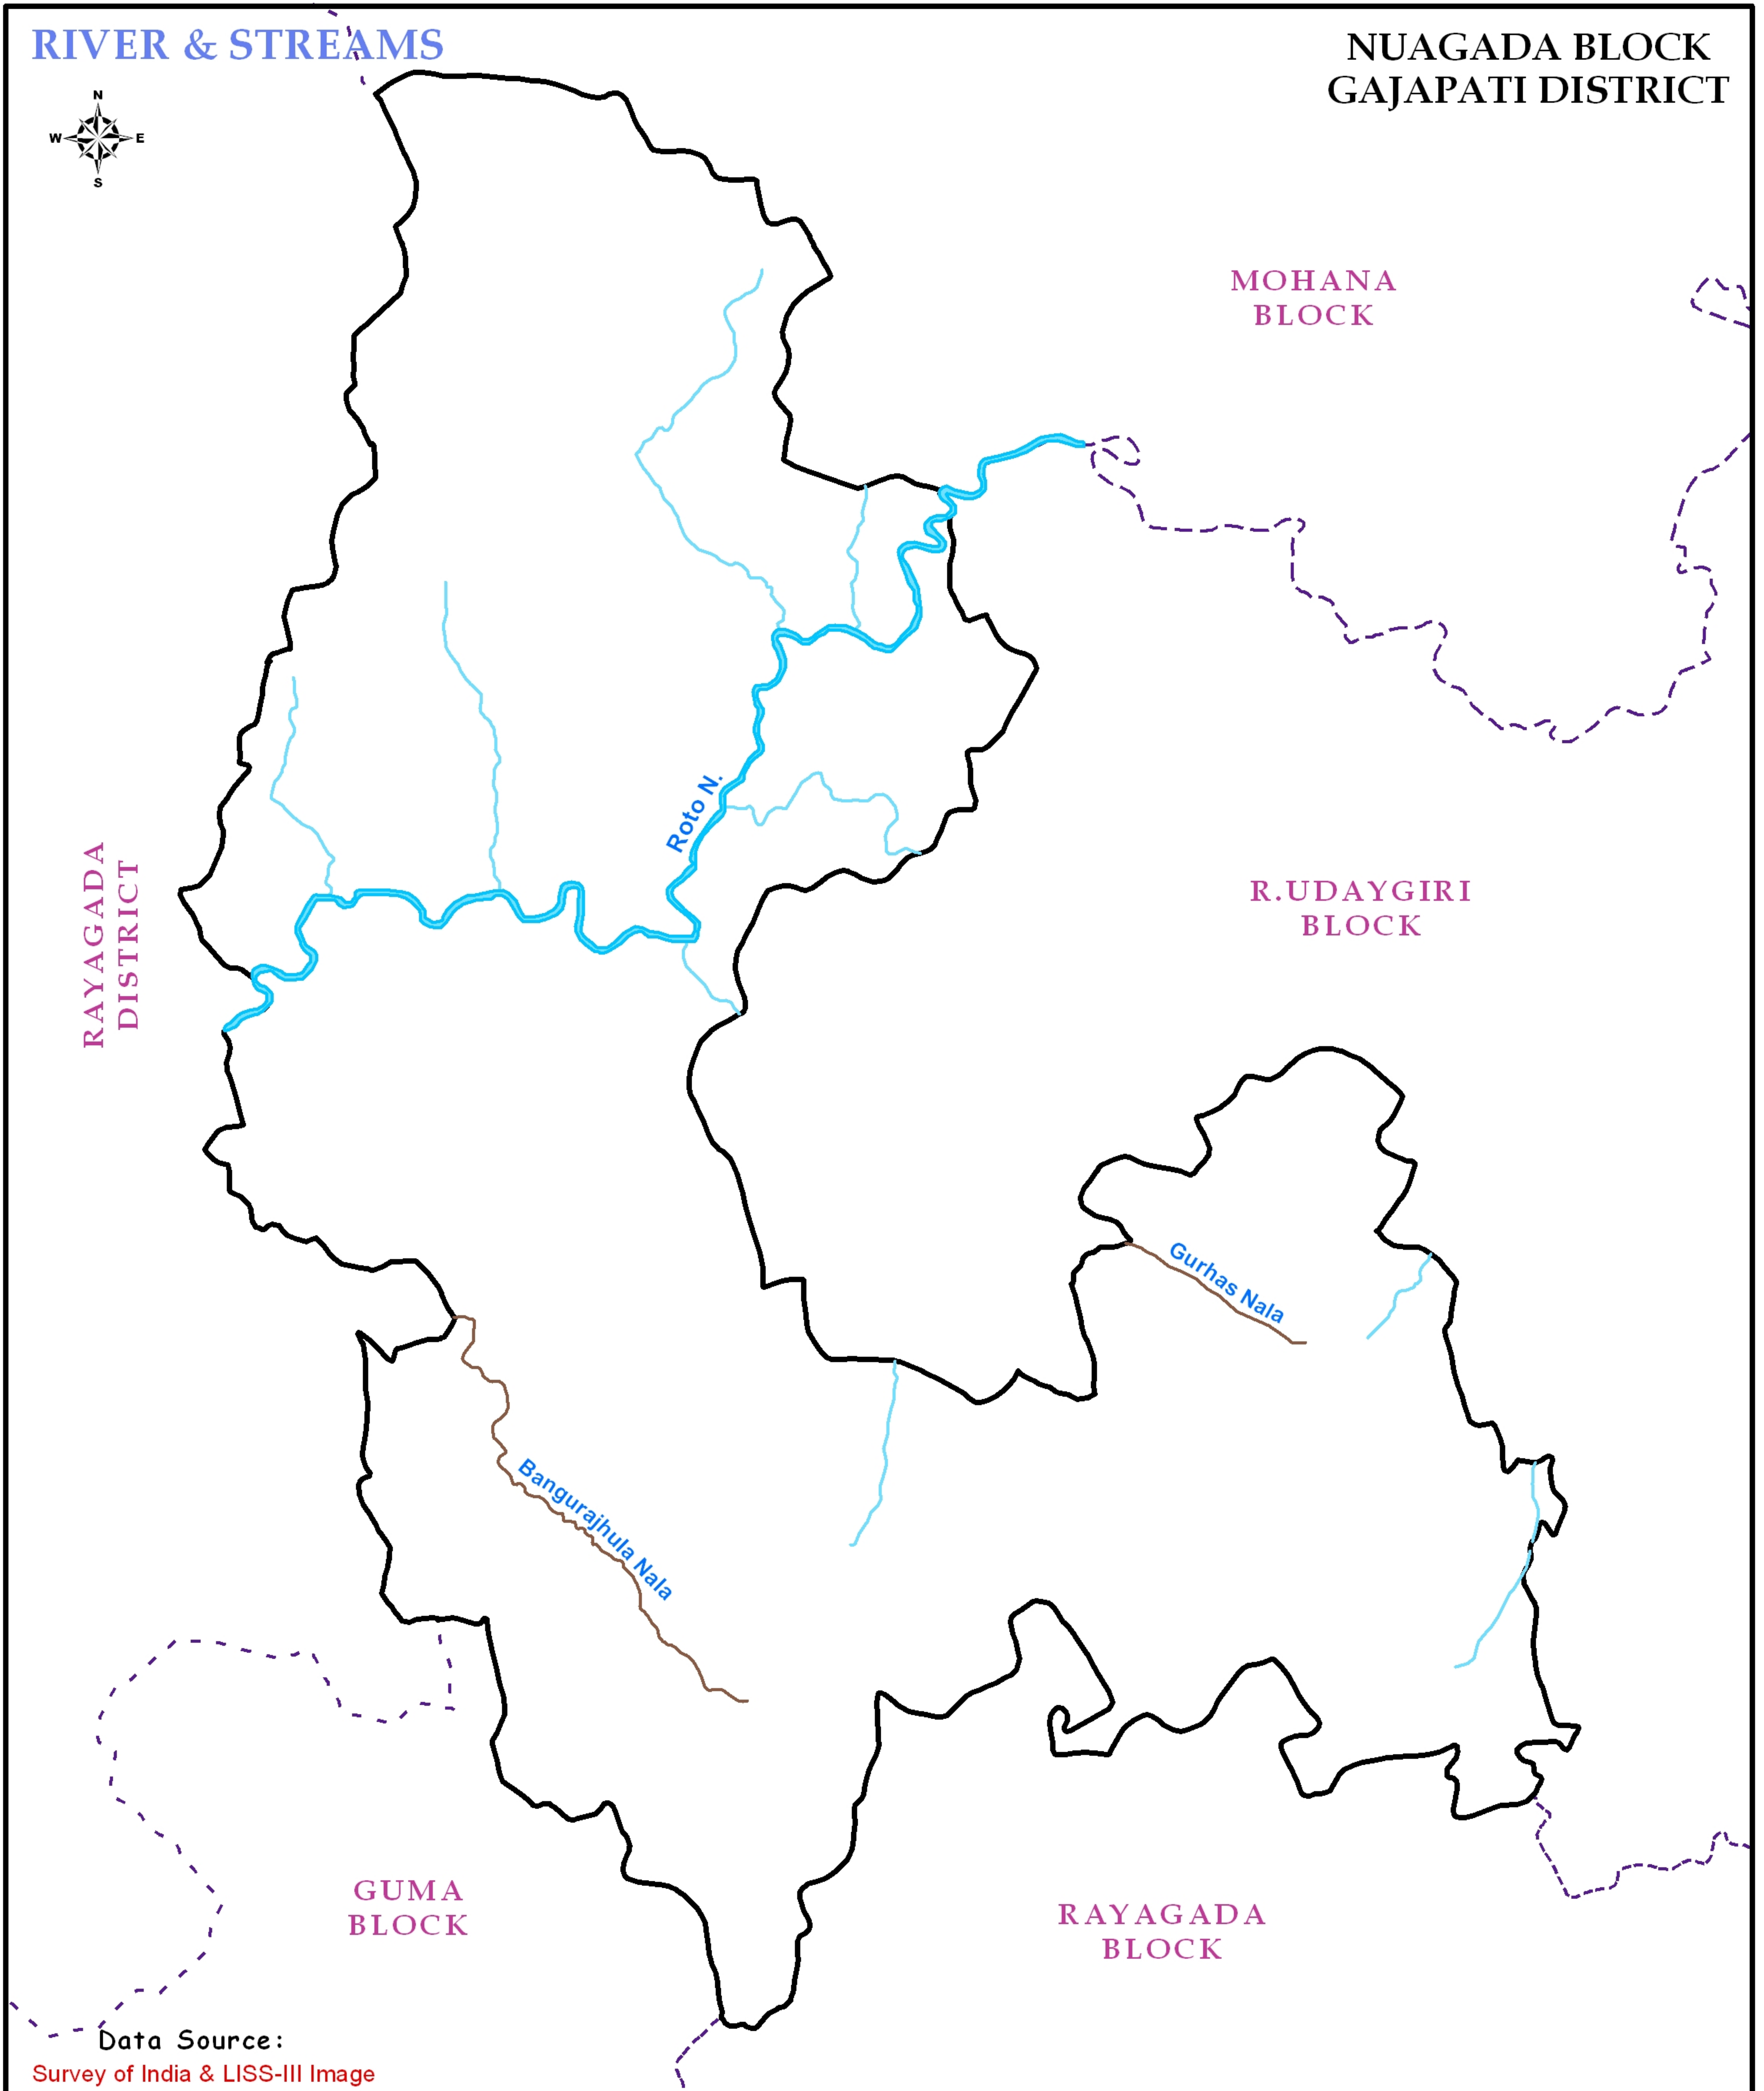

RIVER & STREAMS

NUAGADA BLOCK GAJAPATI DISTRICT

Data Source:
Survey of India & LISS-III Image

INDIA	ODISHA	GAJAPATI	LEGENDS	Scale:
			<ul style="list-style-type: none"> Block Boundary Stream Nala River 	Map Compiled By: Bhubaneswar, Odisha.