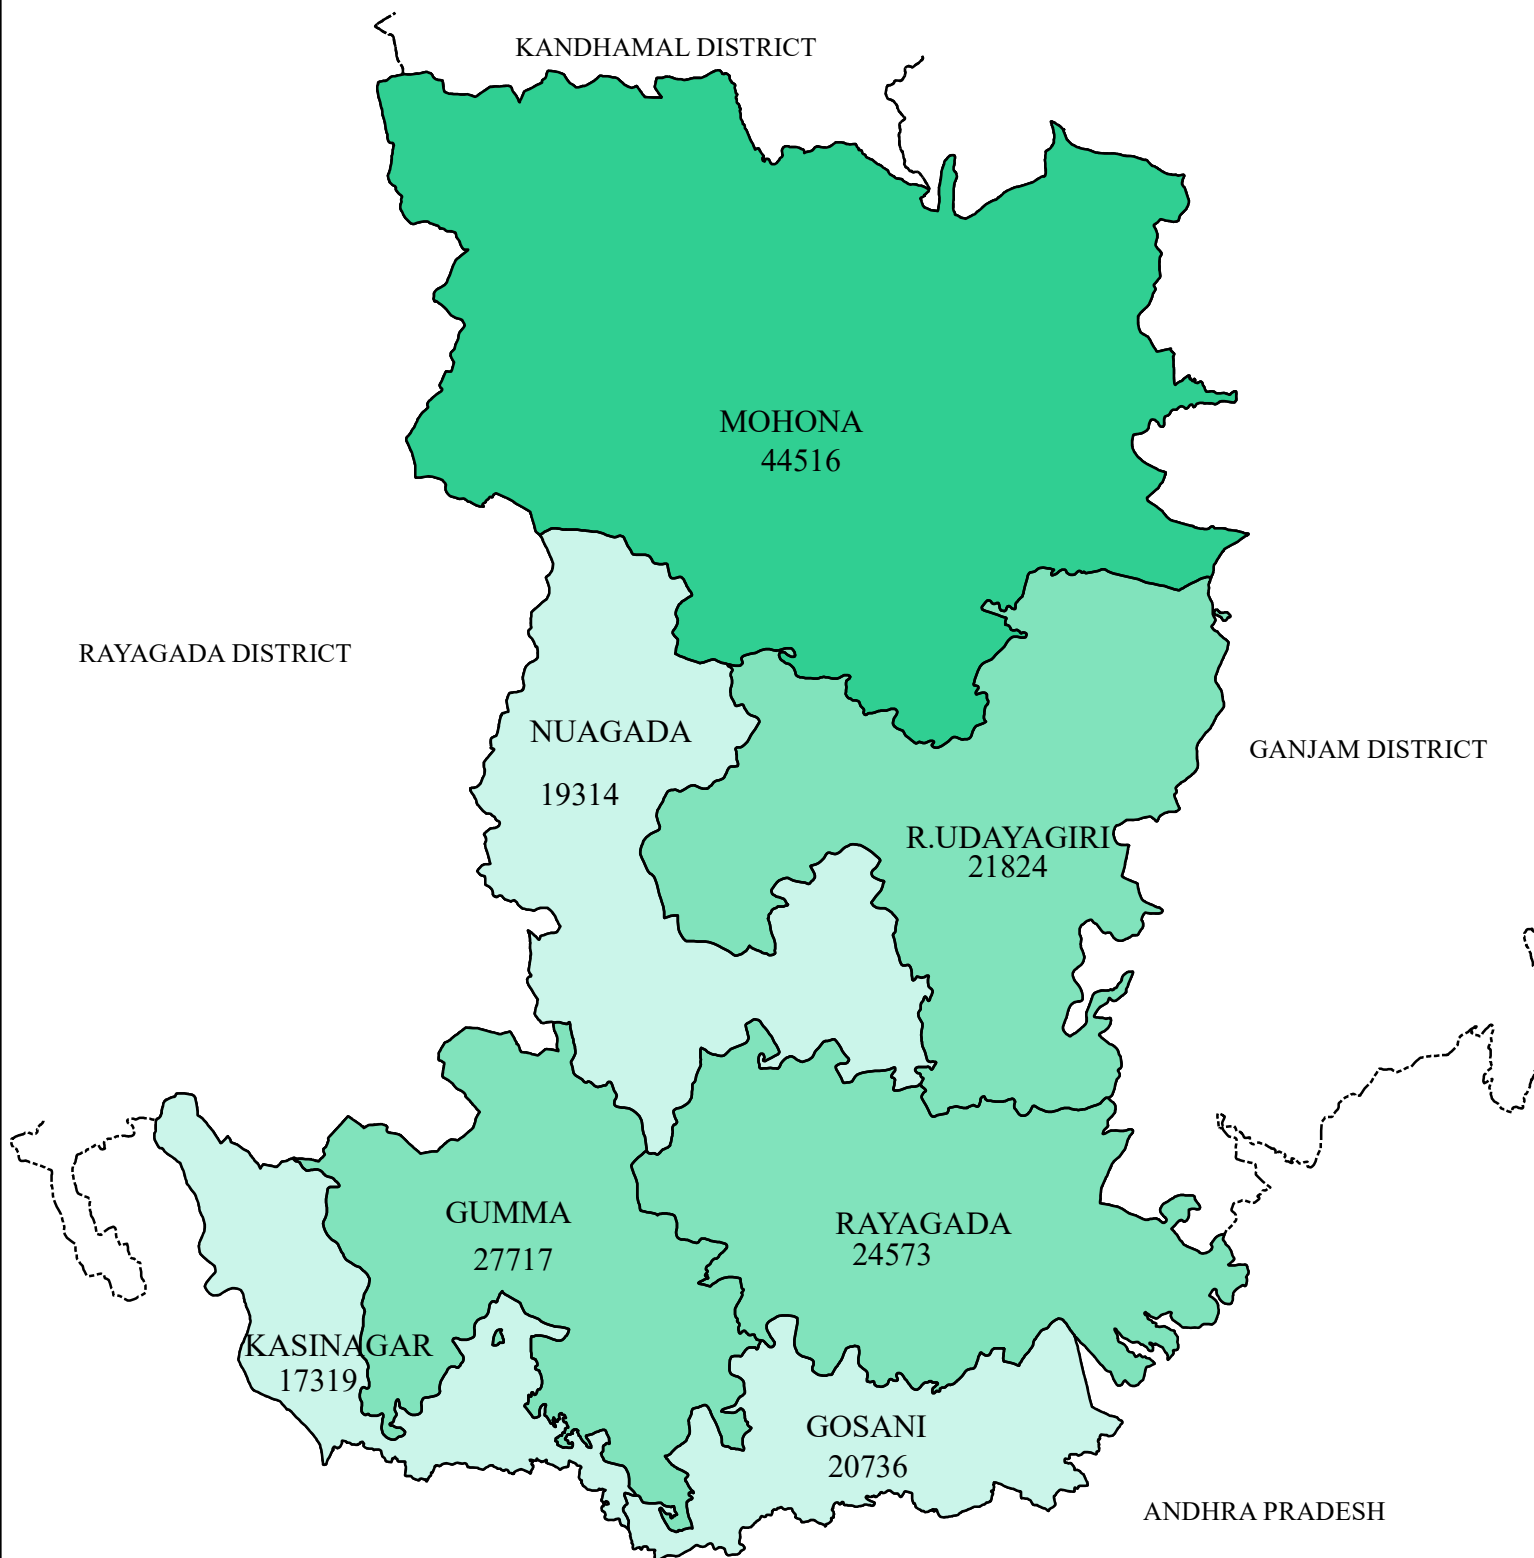

TOTAL ILLITERATE FEMALE (IN NUMBER)

DISTRICT: GAJAPATI

LEGEND

ILLITERATE (FEMALE)

- 17319 - 21820 (LOW)
- 21821 - 27720 (MEDIUM)
- 27721 - 44516 (HIGH)
- DISTRICT BOUNDARY
- BLOCK BOUNDARY

Source : Census - 2011

INDEX

0 5 10 20 Kilometers