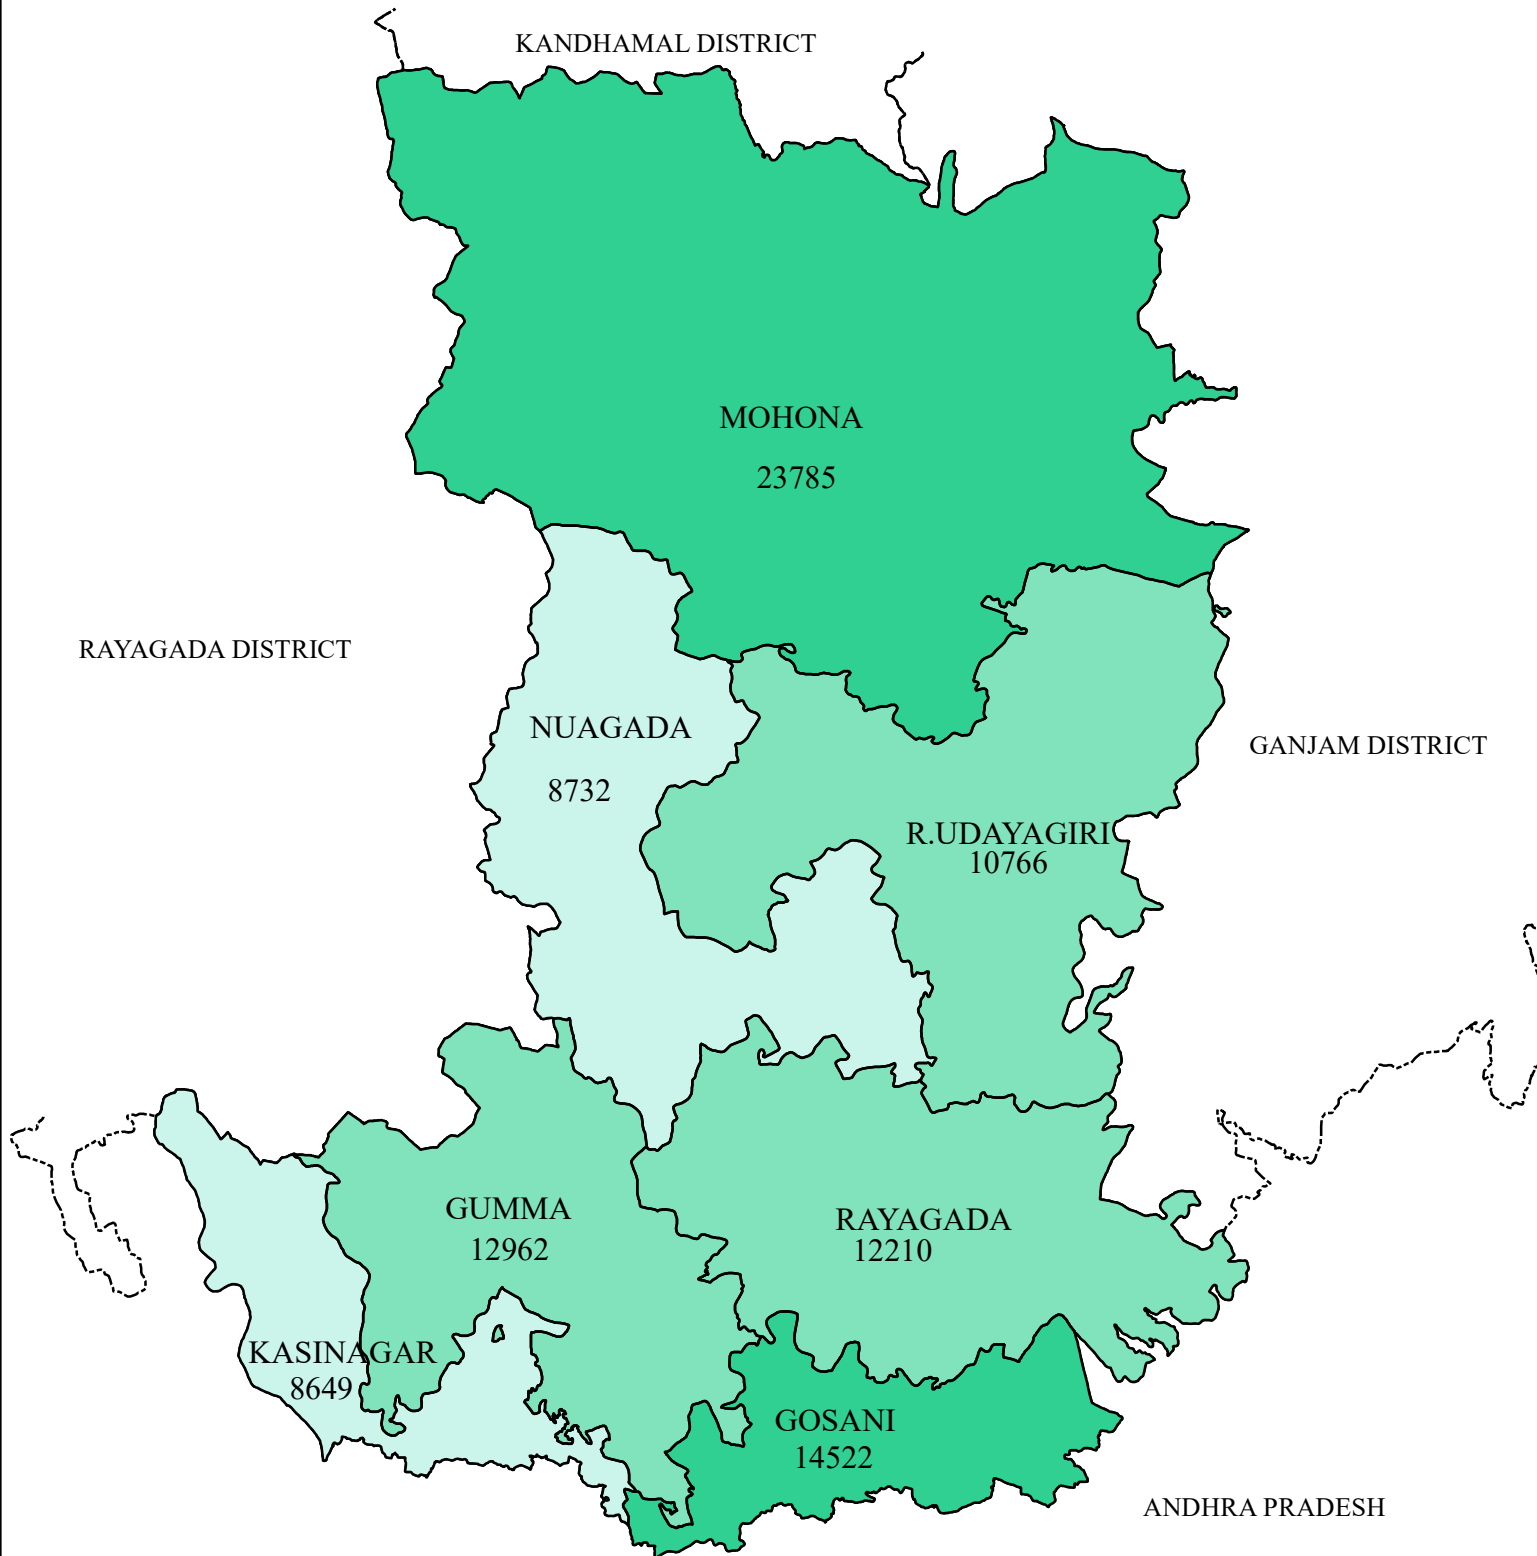

LITERATE FEMALE (IN NUMBER)

DISTRICT: GAJAPATI

LEGEND

LITERATE (FEMALE)

- 8649 - 10760 (LOW)
- 10761 - 14520 (MEDIUM)
- 14521 - 23785 (HIGH)
- DISTRICT BOUNDARY
- BLOCK BOUNDARY

Source : Census - 2011

INDEX

0 5 10 20 Kilometers