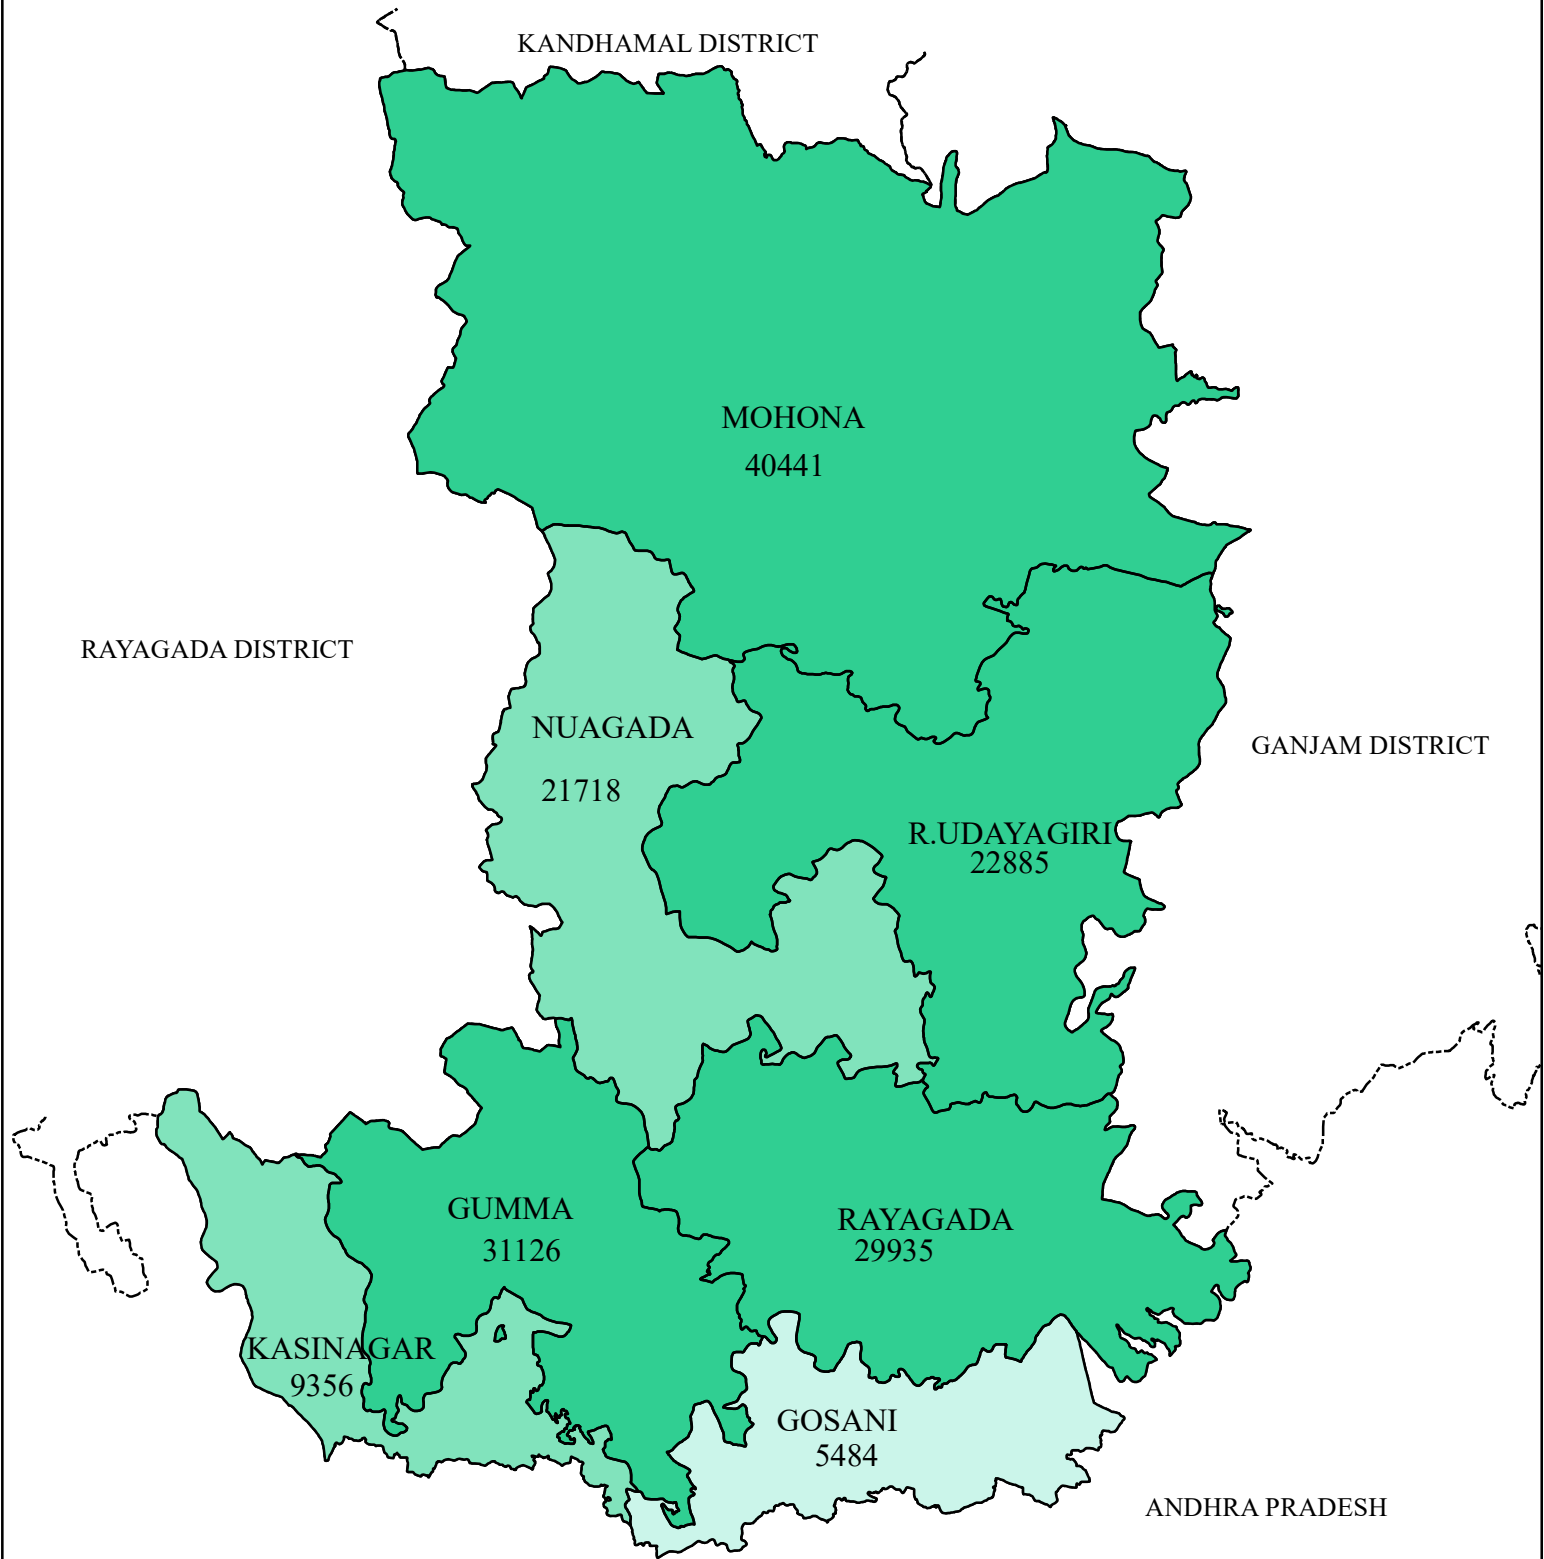

POPULATION DISTRIBUTION FEMALE (SCHEDULED TRIBE) DISTRICT: GAJAPATI

LEGEND

POPULATION FEMALE (ST)

- 5484 - 9350 (LOW)
- 9351 - 22880 (MEDIUM)
- 22881 - 40441 (HIGH)
- DISTRICT BOUNDARY
- BLOCK BOUNDARY

Source : Census - 2011

0 5 10 20 Kilometers

NIC NATIONAL INFORMATICS CENTRE