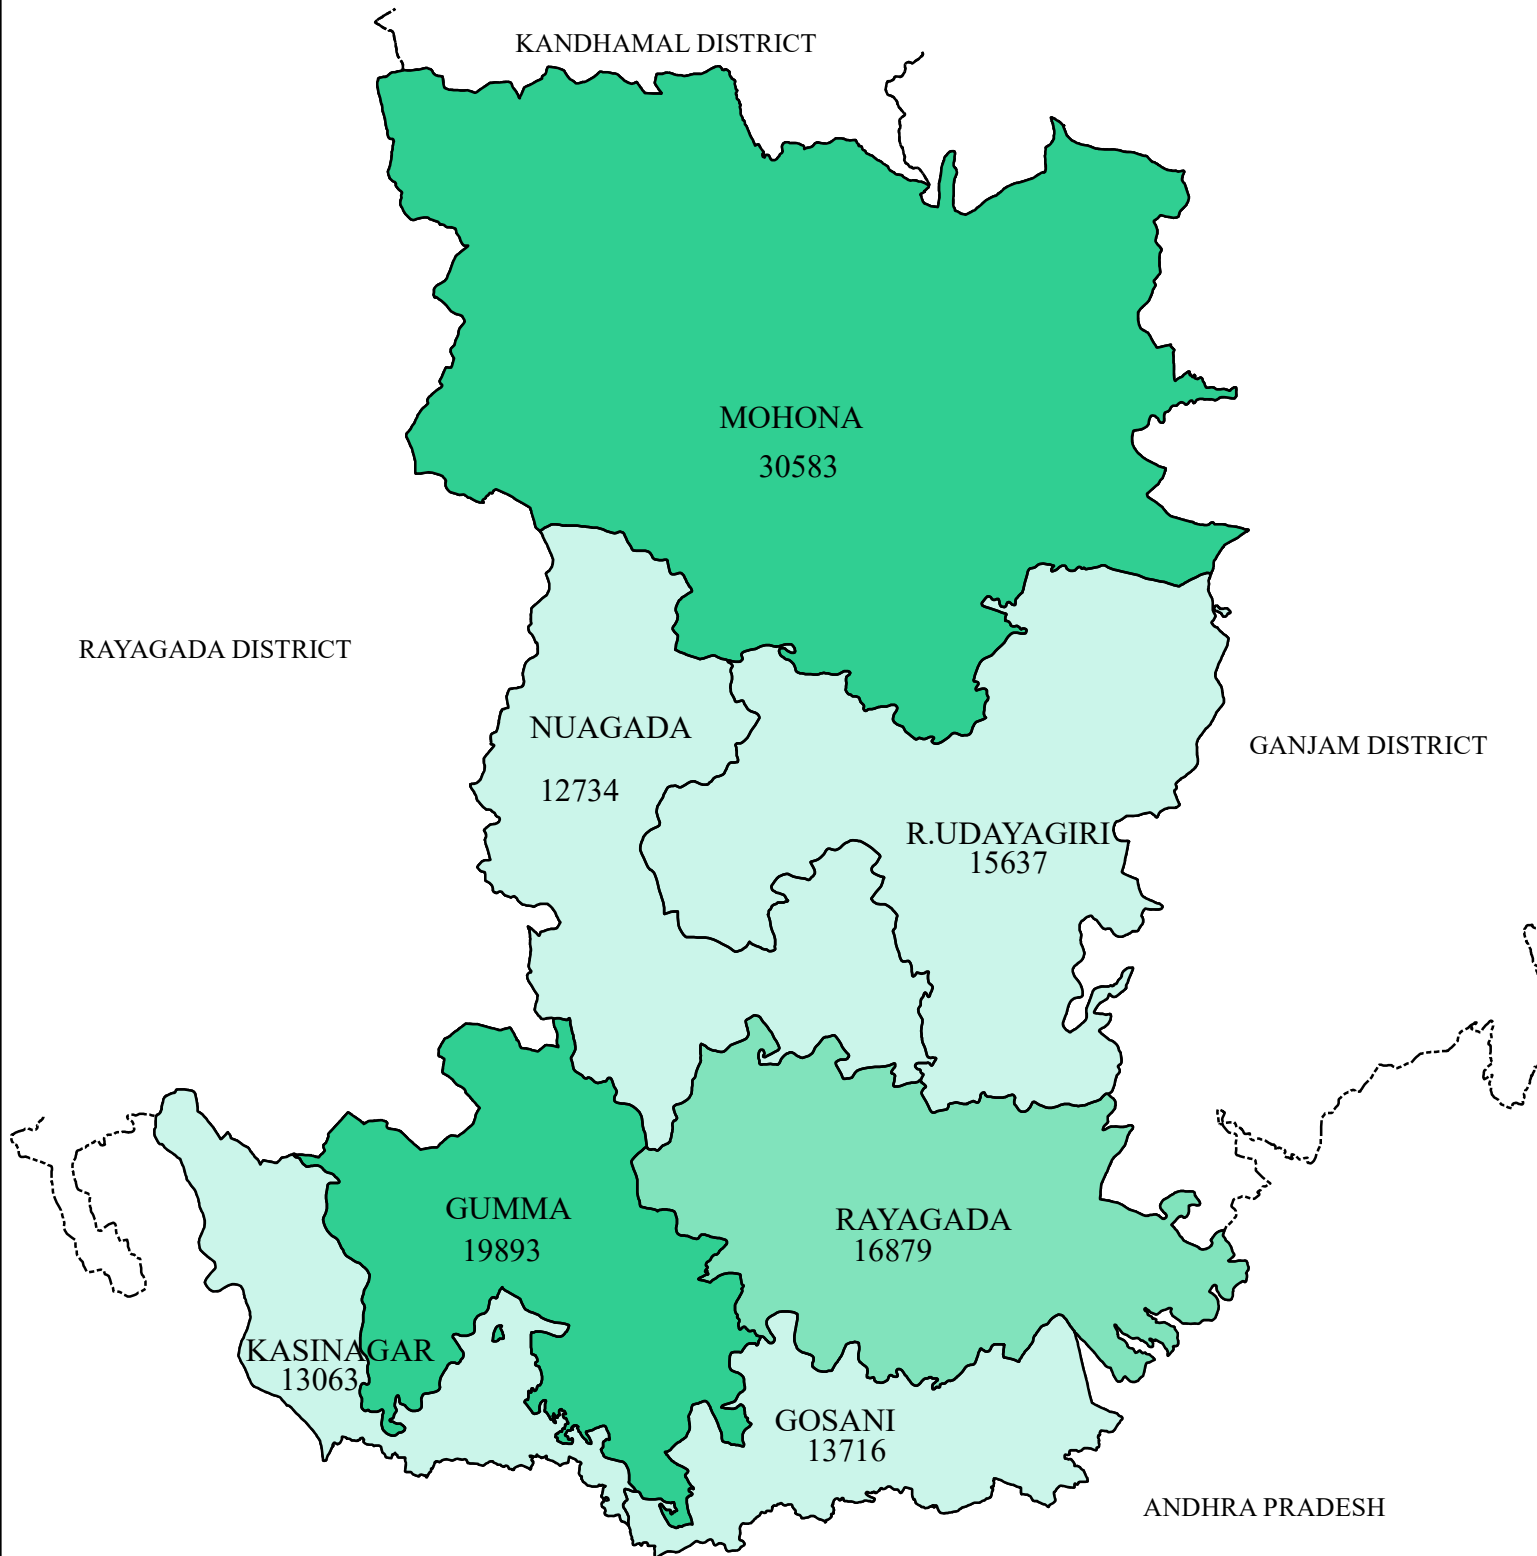

# TOTAL ILLITERATE MALE (IN NUMBER)

## DISTRICT: GAJAPATI

### LEGEND

ILLITERATE MALE

- 12734 - 15640 (LOW)
- 15641 - 19890 (MEDIUM)
- 19891 - 30583 (HIGH)
- DISTRICT BOUNDARY
- BLOCK BOUNDARY

Source : Census - 2011

### INDEX

0 5 10 20 Kilometers