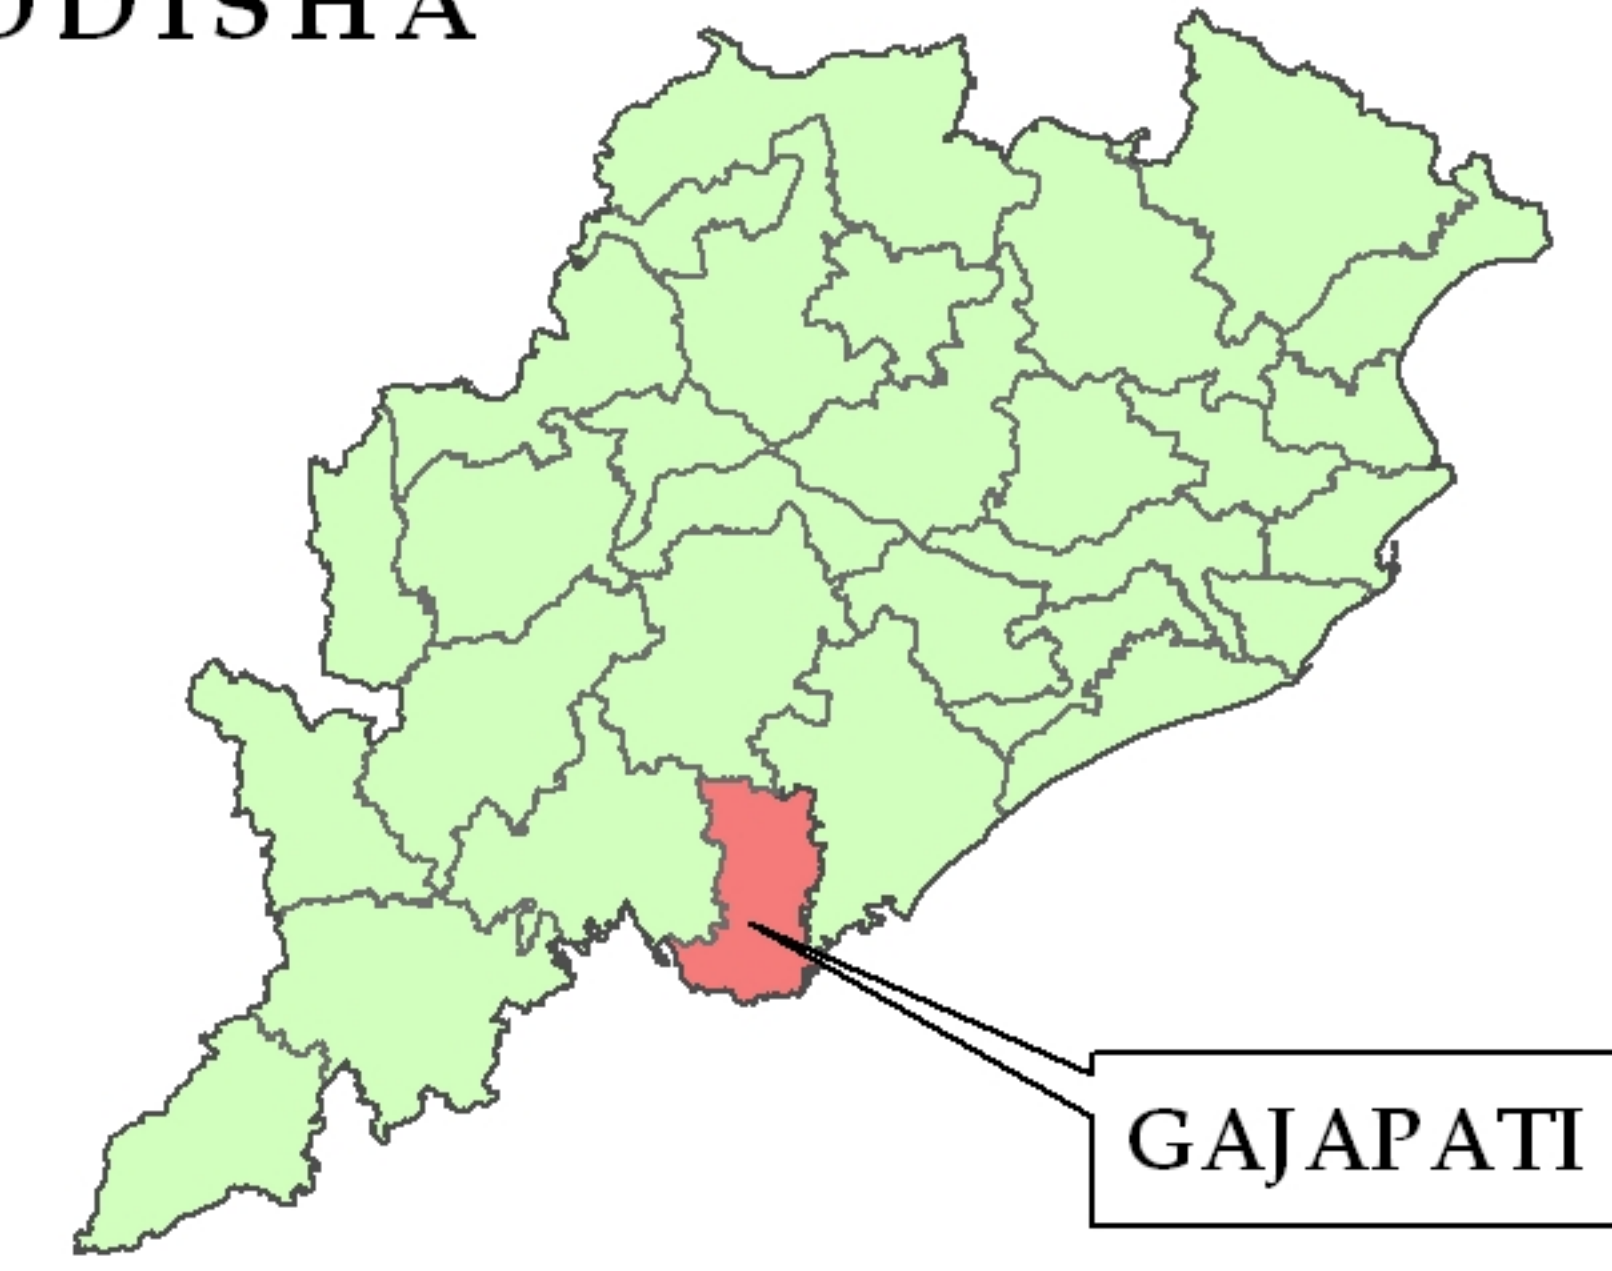

# ASSEMBLY CONSTITUENCY

KANDHAMAL

GAJAPATI DISTRICT  
ODISHA

RAYAGADA  
DISTRICT

MOHANA (ST)  
(136)

GANJAM  
DISTRICT

PARALAKHEMUNDI  
(137)

ANDHRA  
PRADESH

ODISHA

INDIA

## LEGEND

MOHANA(ST)	AC Name
136	AC No.
—	District Boundary
—	AC Boundary

Scale:

Map Compiled By:

Data Source:  
District Administration