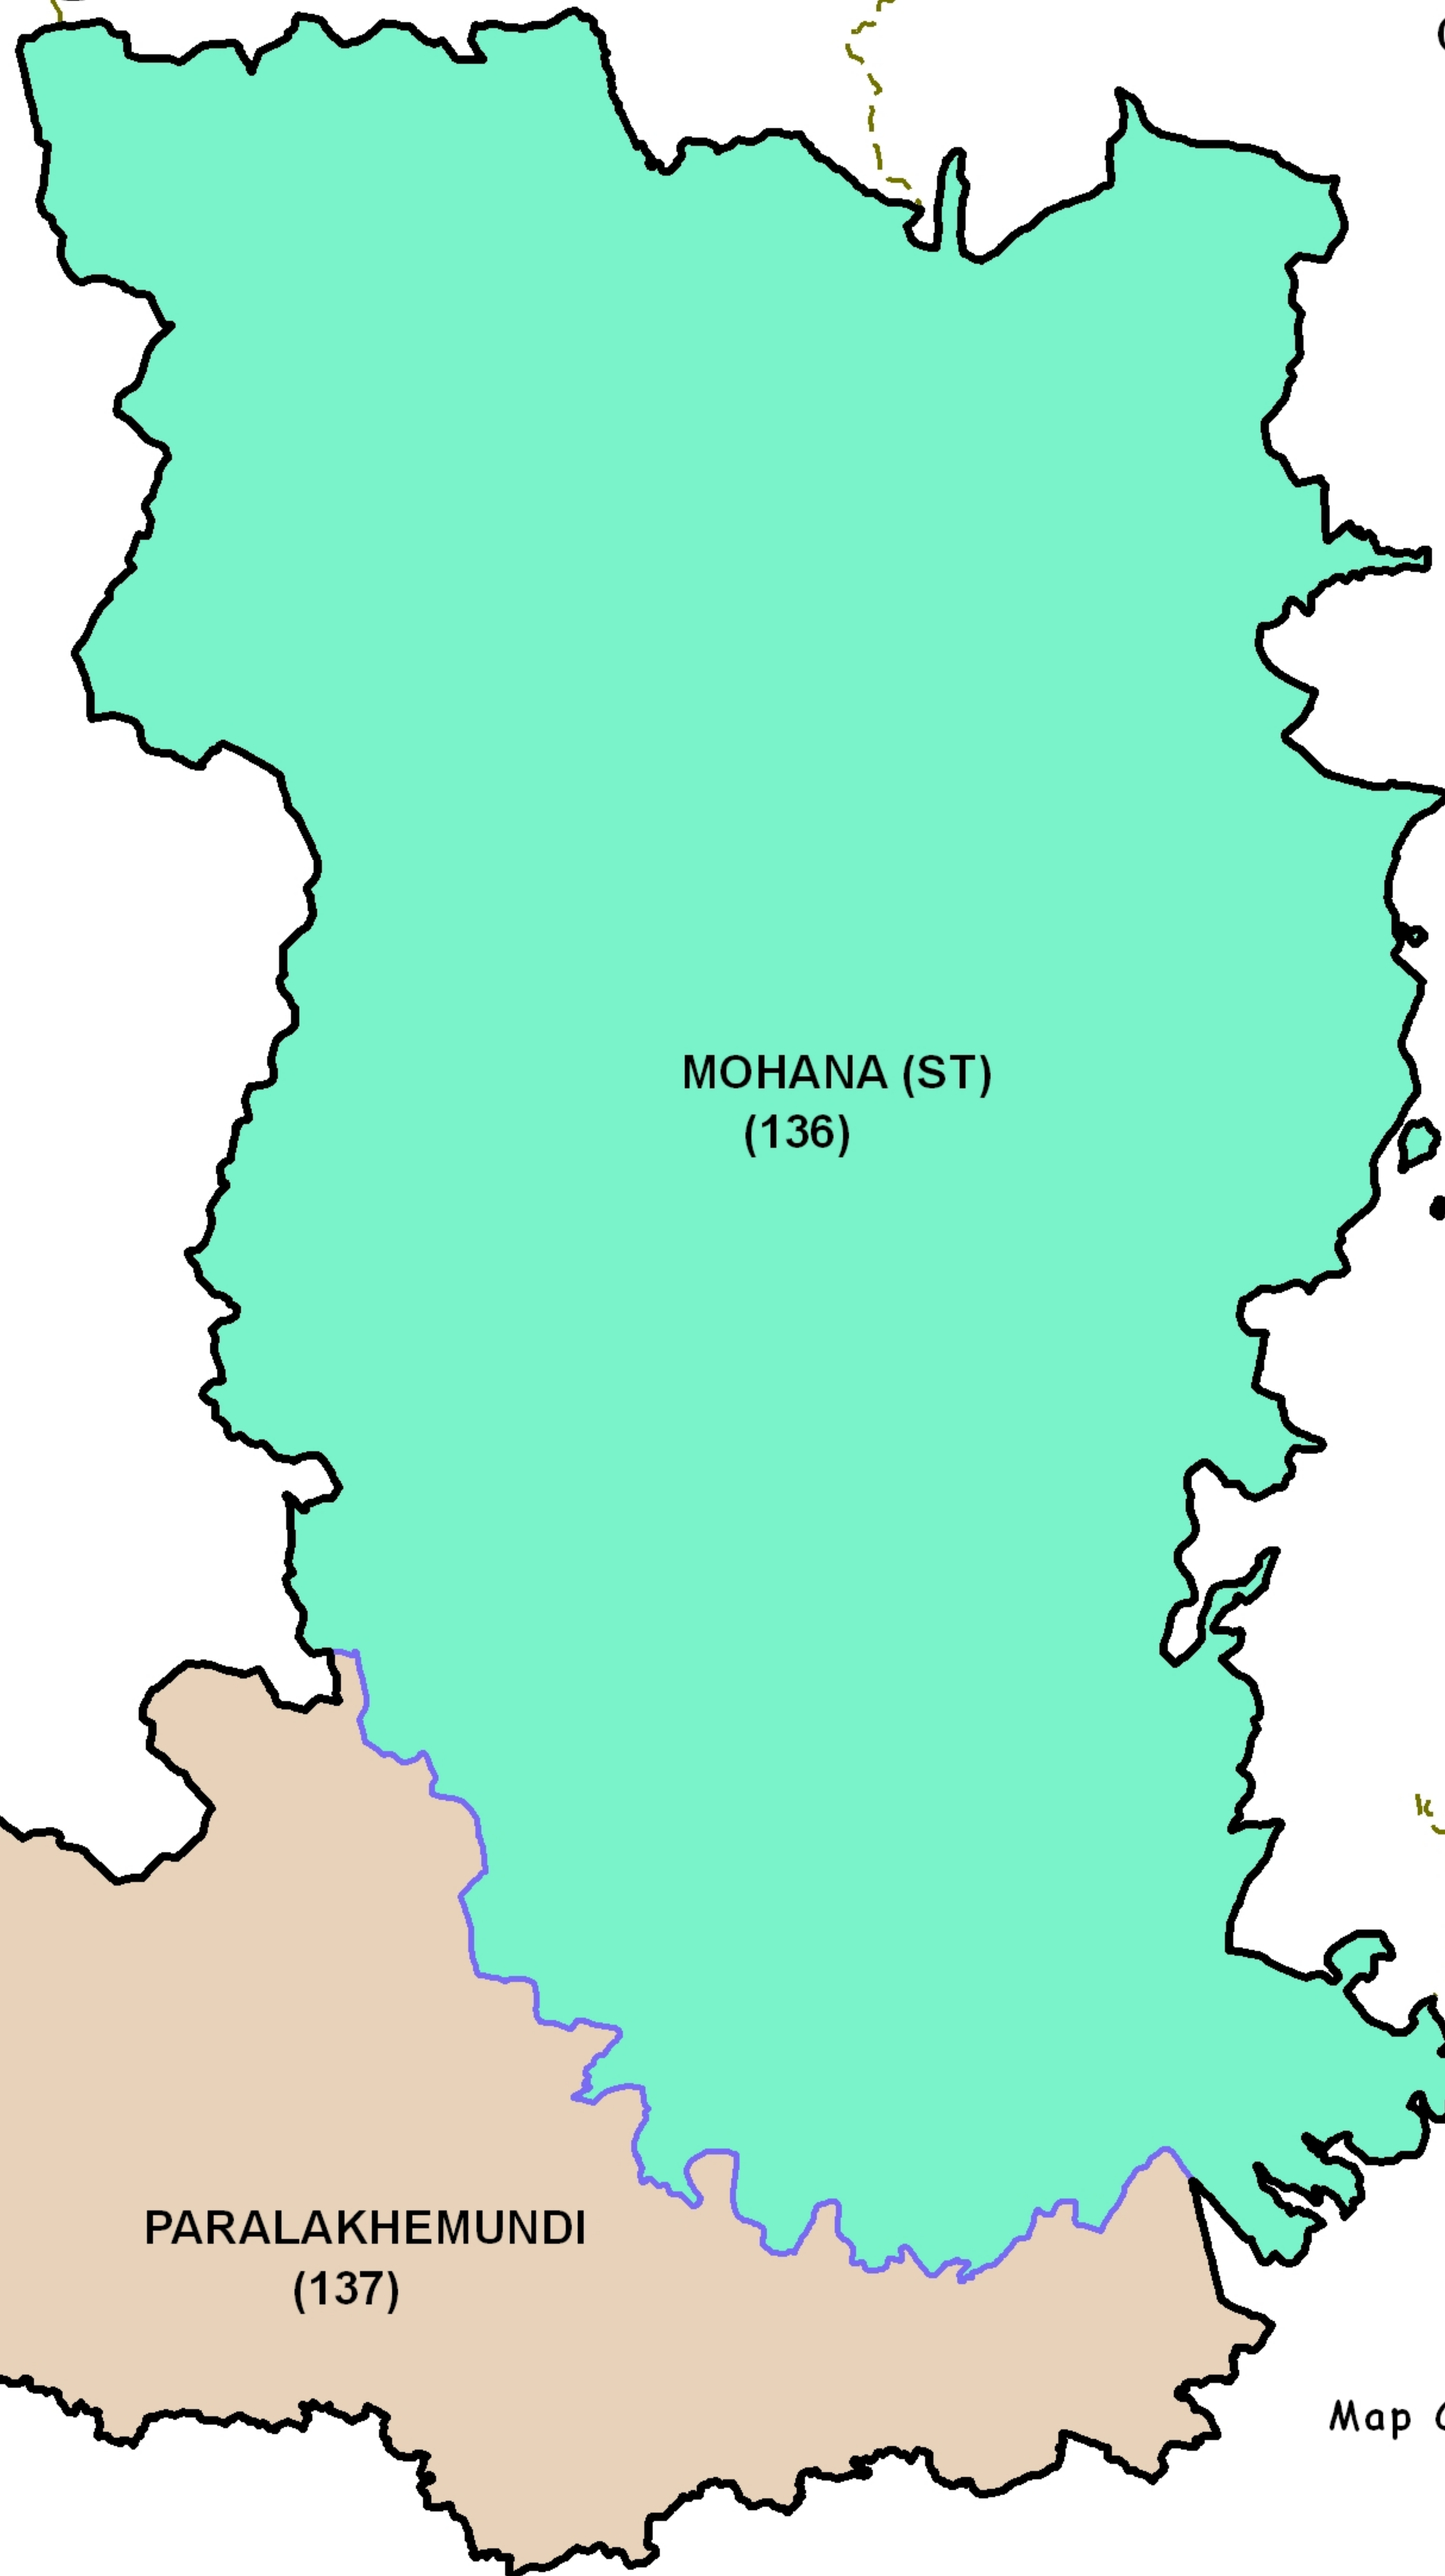

# ASSEMBLY CONSTITUENCY

KANDHAMAL

GAJAPATI DISTRICT  
ODISHA

RAYAGADA  
DISTRICT

MOHANA (ST)  
(136)

GANJAM  
DISTRICT

PARALAKHEMUNDI  
(137)

ANDHRA  
PRADESH

ODISHA

INDIA

## LEGEND

MOHANA(ST)	AC Name
136	AC No.
—	District Boundary
—	AC Boundary

Scale:

Map Compiled By:

Data Source:  
District Administration