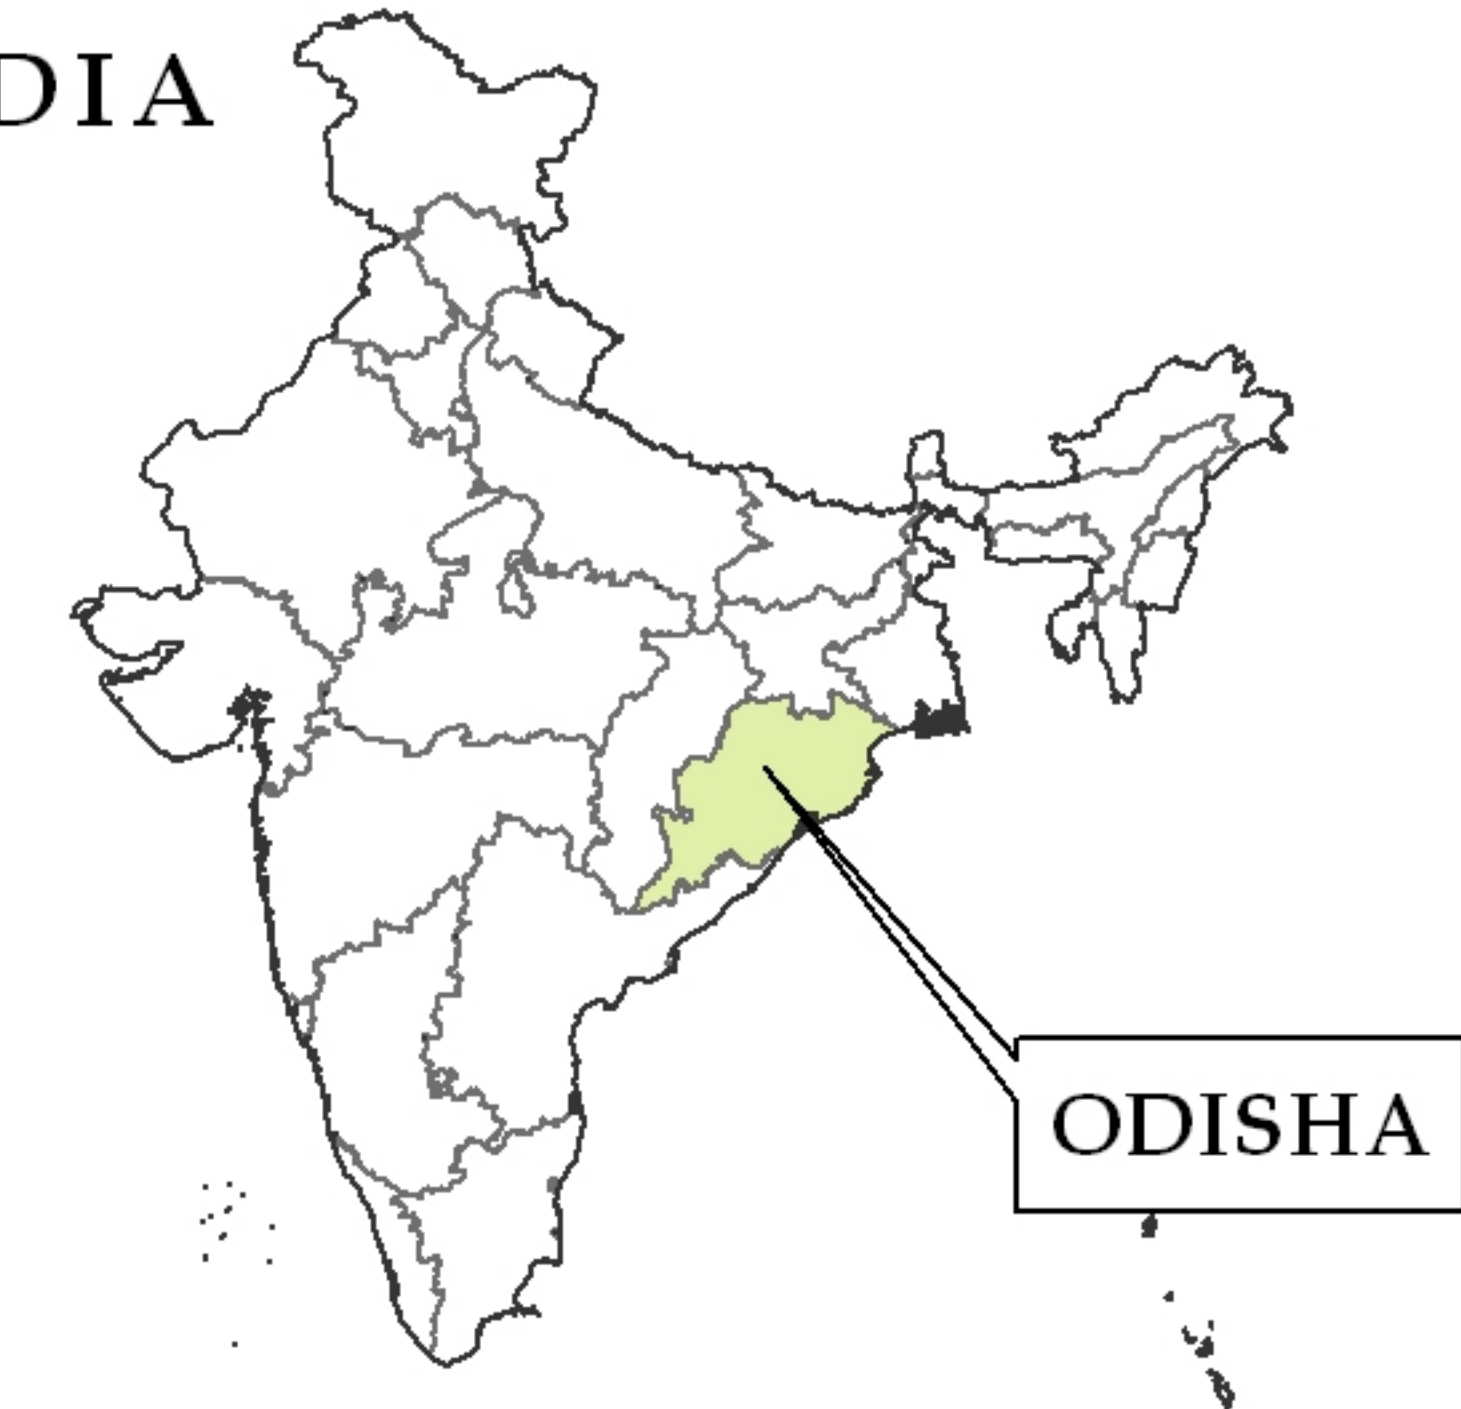

DISTRICT BOUNDARY

KANDHAMAL

GAJAPATI DISTRICT
ODISHA

ODISHA

INDIA

RAYAGADA
DISTRICT

GANJAM
DISTRICT

GAJAPATI

LEGEND

-  District Head Quarter
-  District Boundary

Scale:

9 4.5 0 9 Kilometers

Data Source:
District Administration

ANDHRA
PRADESH

Parlakhemundi

Map Compiled By:

Bhubaneswar, Odisha.