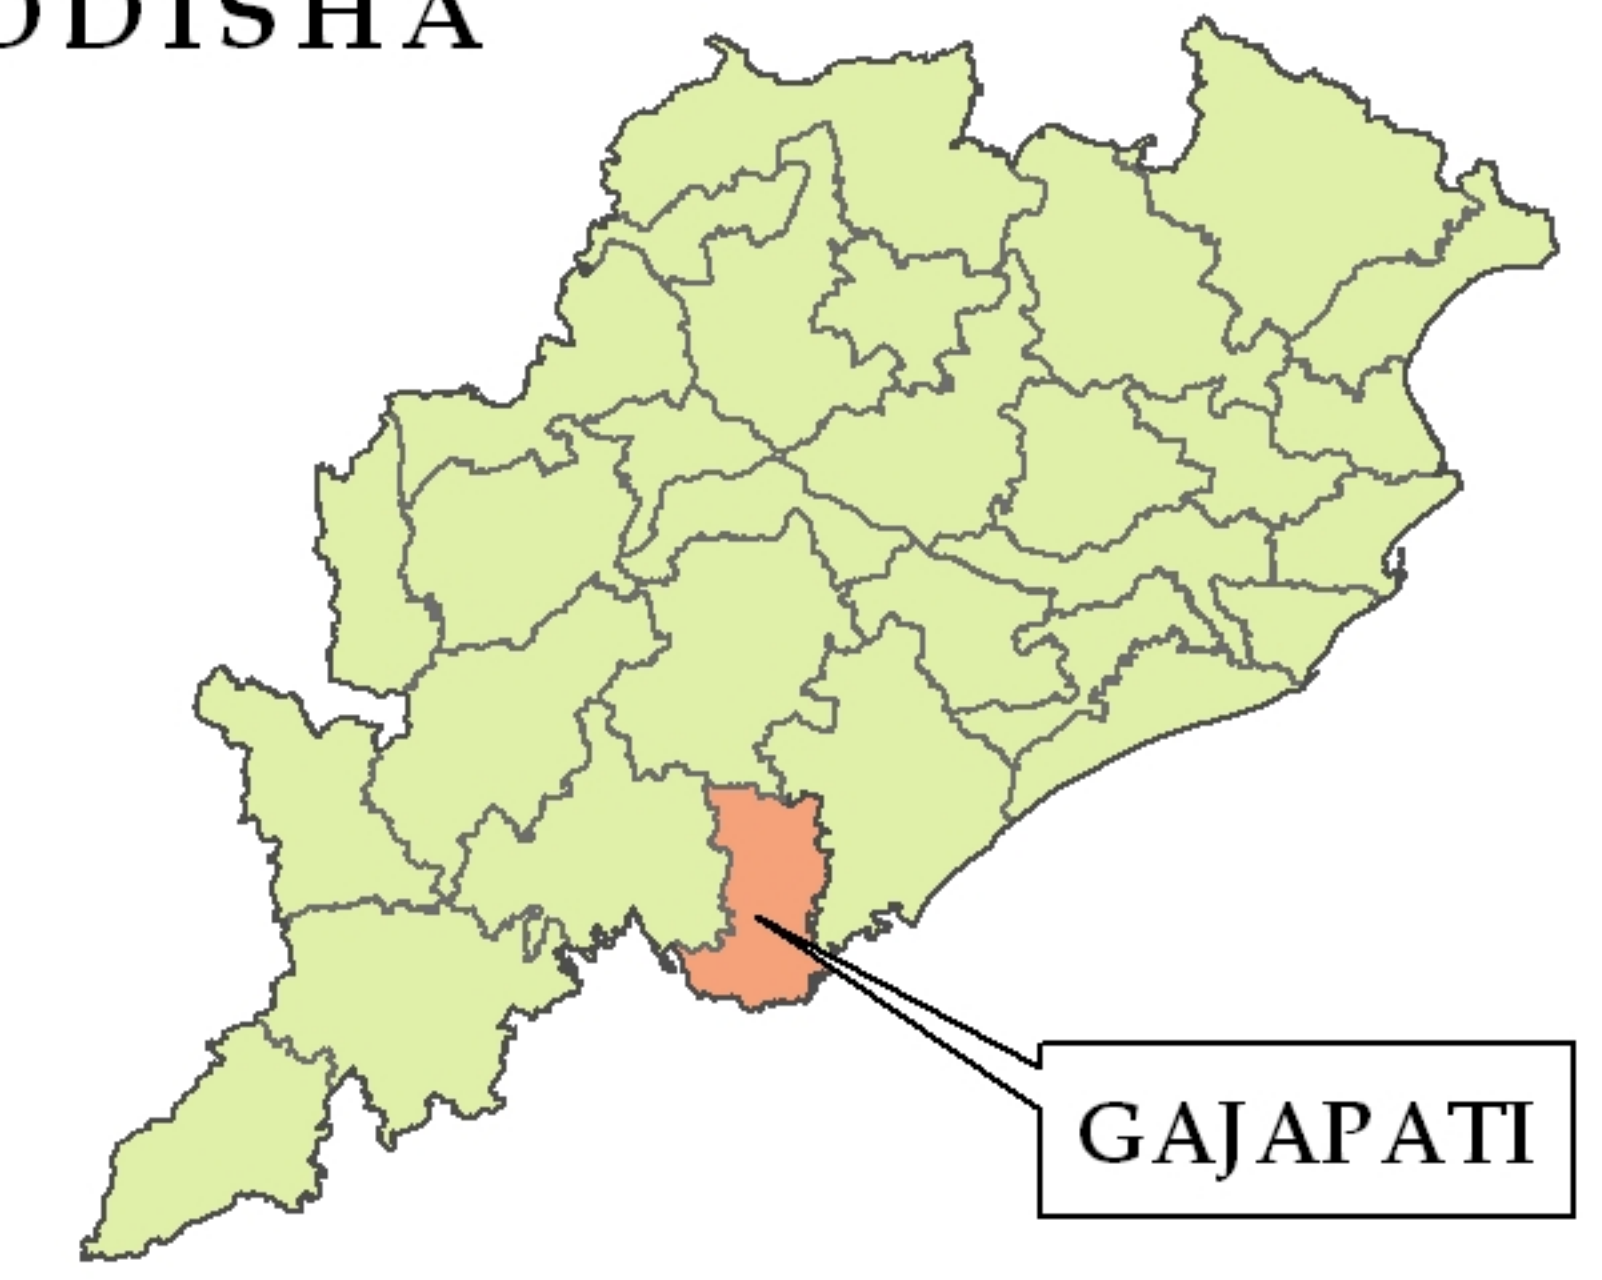

DISTRICT BOUNDARY

KANDHAMAL

GAJAPATI DISTRICT
ODISHA

ODISHA

INDIA

RAYAGADA
DISTRICT

GANJAM
DISTRICT

GAJAPATI

LEGEND

-  District Head Quarter
-  District Boundary

Scale:

9 4.5 0 9 Kilometers

Data Source:
District Administration

ANDHRA
PRADESH

Parlakhemundi

Map Compiled By:

Bhubaneswar, Odisha.