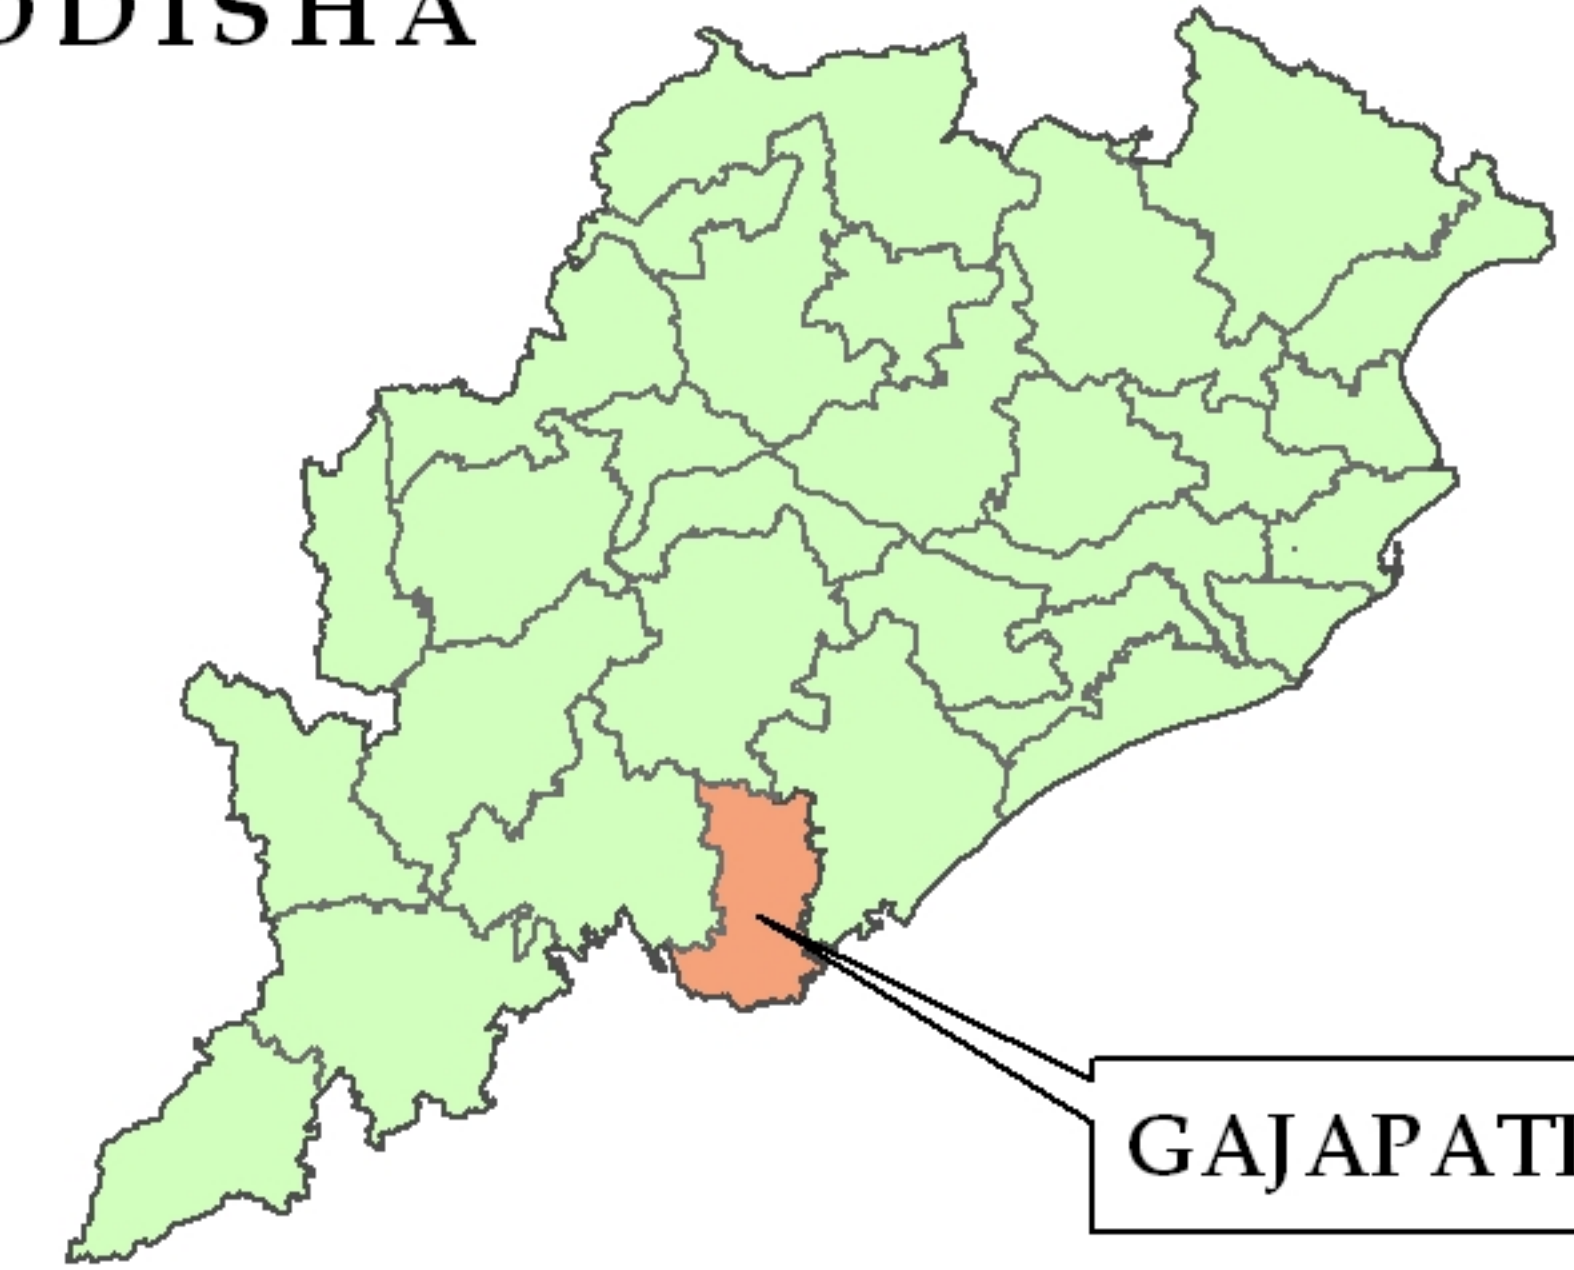

POLICE STATION BOUNDARY

KANDHAMAL

GAJAPATI DISTRICT
ODISHA

ODISHA

GAJAPATI

INDIA

ODISHA

RAYAGADA DISTRICT