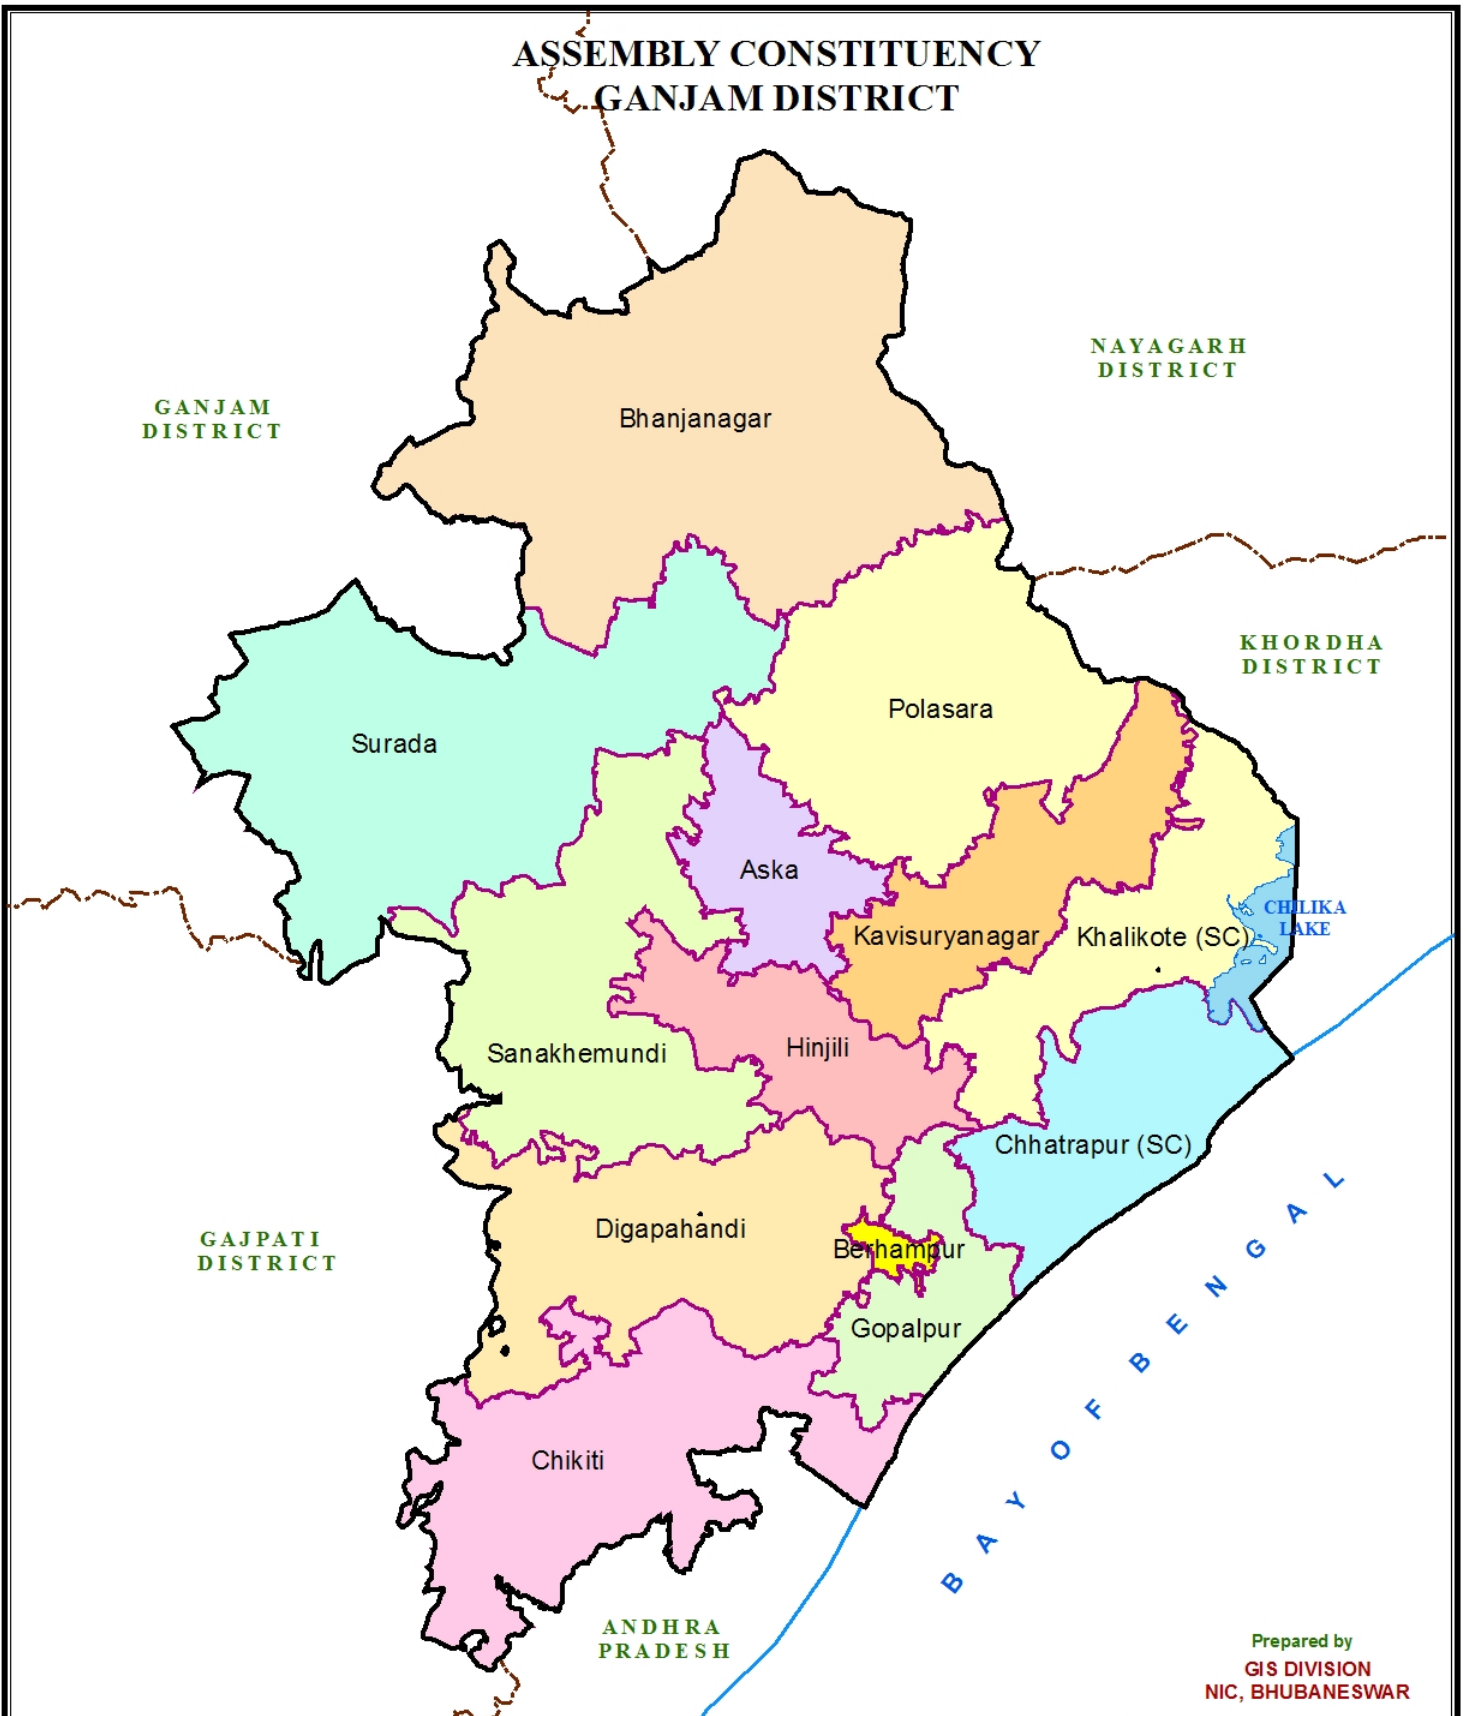

ASSEMBLY CONSTITUENCY GANJAM DISTRICT

Prepared by
GIS DIVISION
NIC, BHUBANESWAR

INDIA	ORISSA	LEGEND	
 ORISSA	 GANJAM	<ul style="list-style-type: none"> District Boundary Assembly Constituency Boundary 	 SCALE : 0 2.5 5 10 15 20 Kilometers