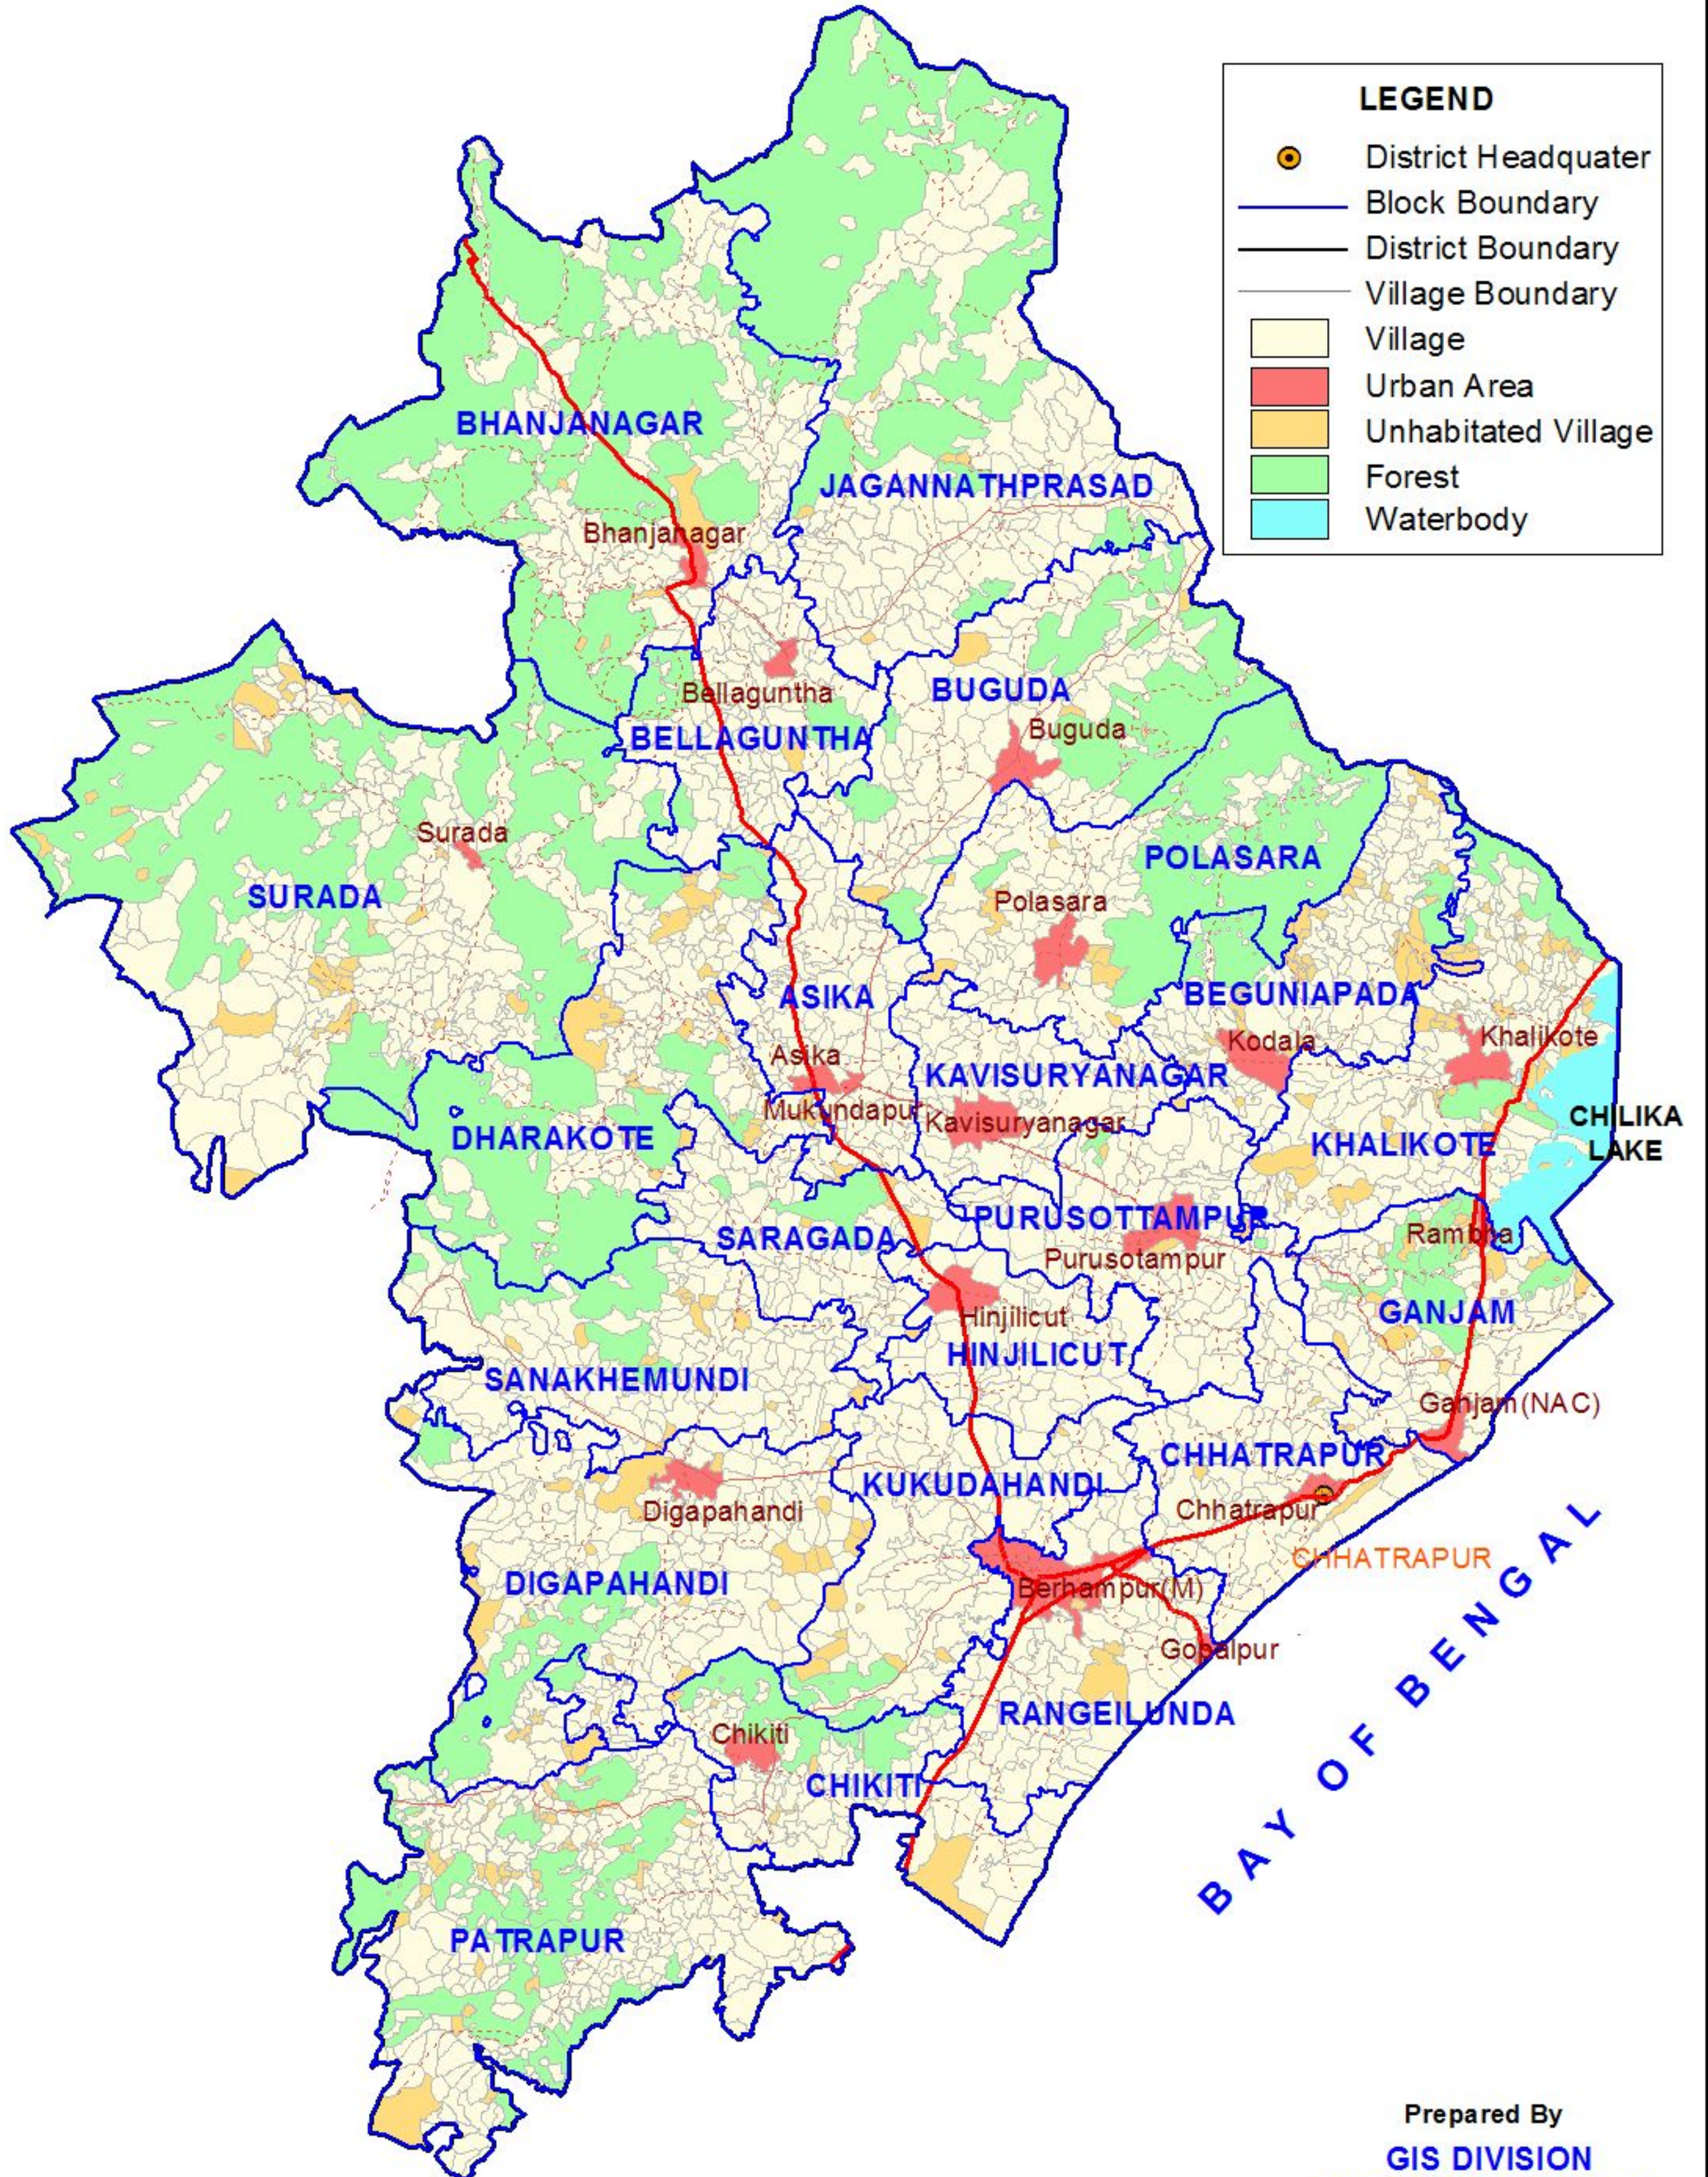

VILLAGE MAP GANJAM DISTRICT

8 0 8 16 Kilometers

LEGEND	
	District Headquarter
	Block Boundary
	District Boundary
	Village Boundary
	Village
	Urban Area
	Unhabitated Village
	Forest
	Waterbody

Prepared By
GIS DIVISION
NIC, BHUBANESWAR