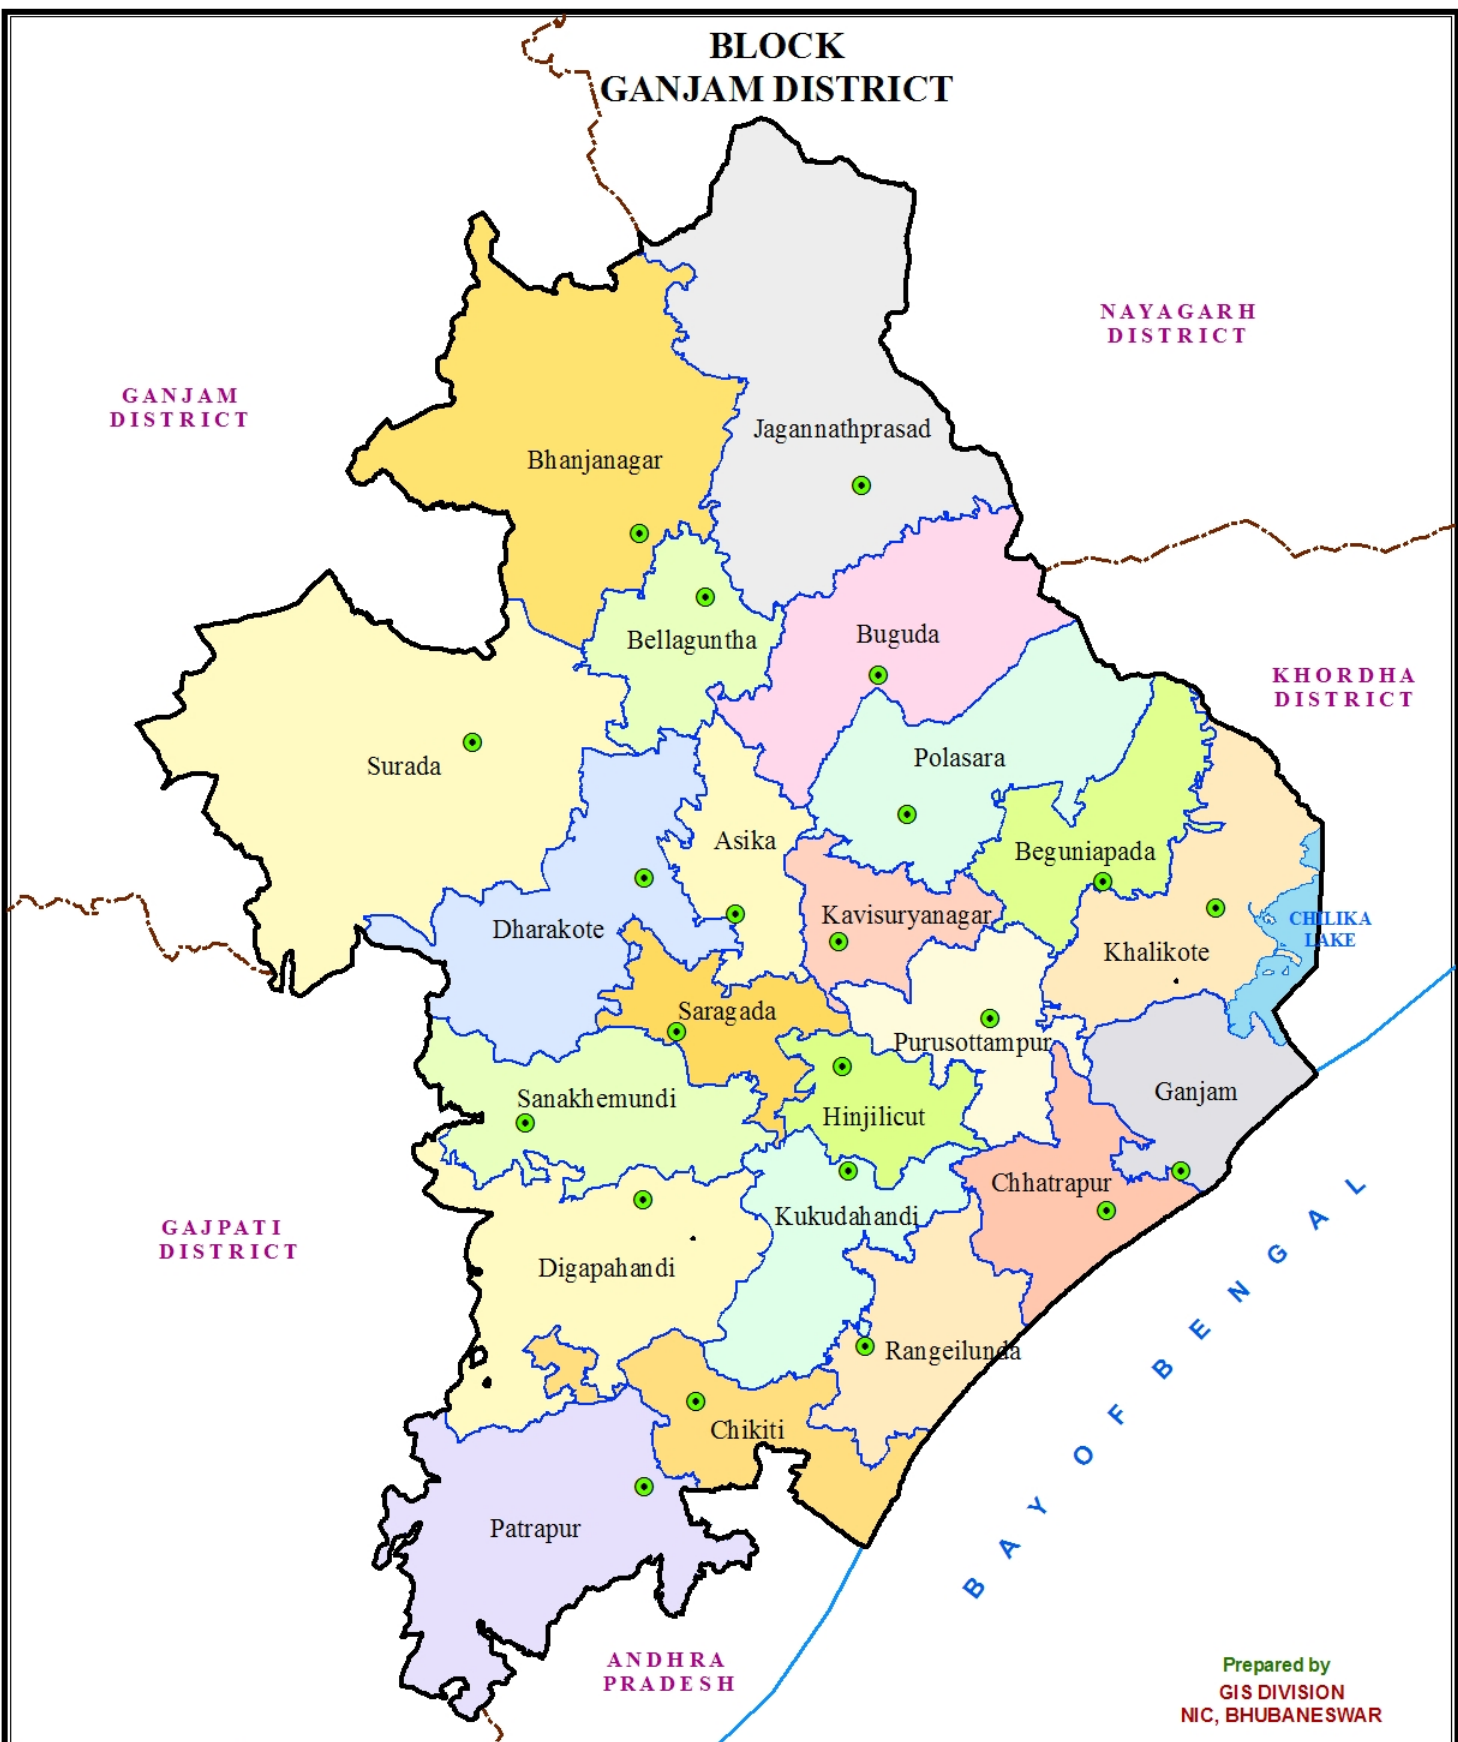

# BLOCK GANJAM DISTRICT

Prepared by  
GIS DIVISION  
NIC, BHUBANESWAR

INDIA	ORISSA	LEGEND	
<p>ORISSA</p>	<p>GANJAM</p>	<ul style="list-style-type: none"> <li> Block Headquarter</li> <li> District Boundary</li> <li> Block Boundary</li> </ul>	<p><b>SCALE :</b></p> <p>0 2.5 5 10 15 20 Kilometers</p>