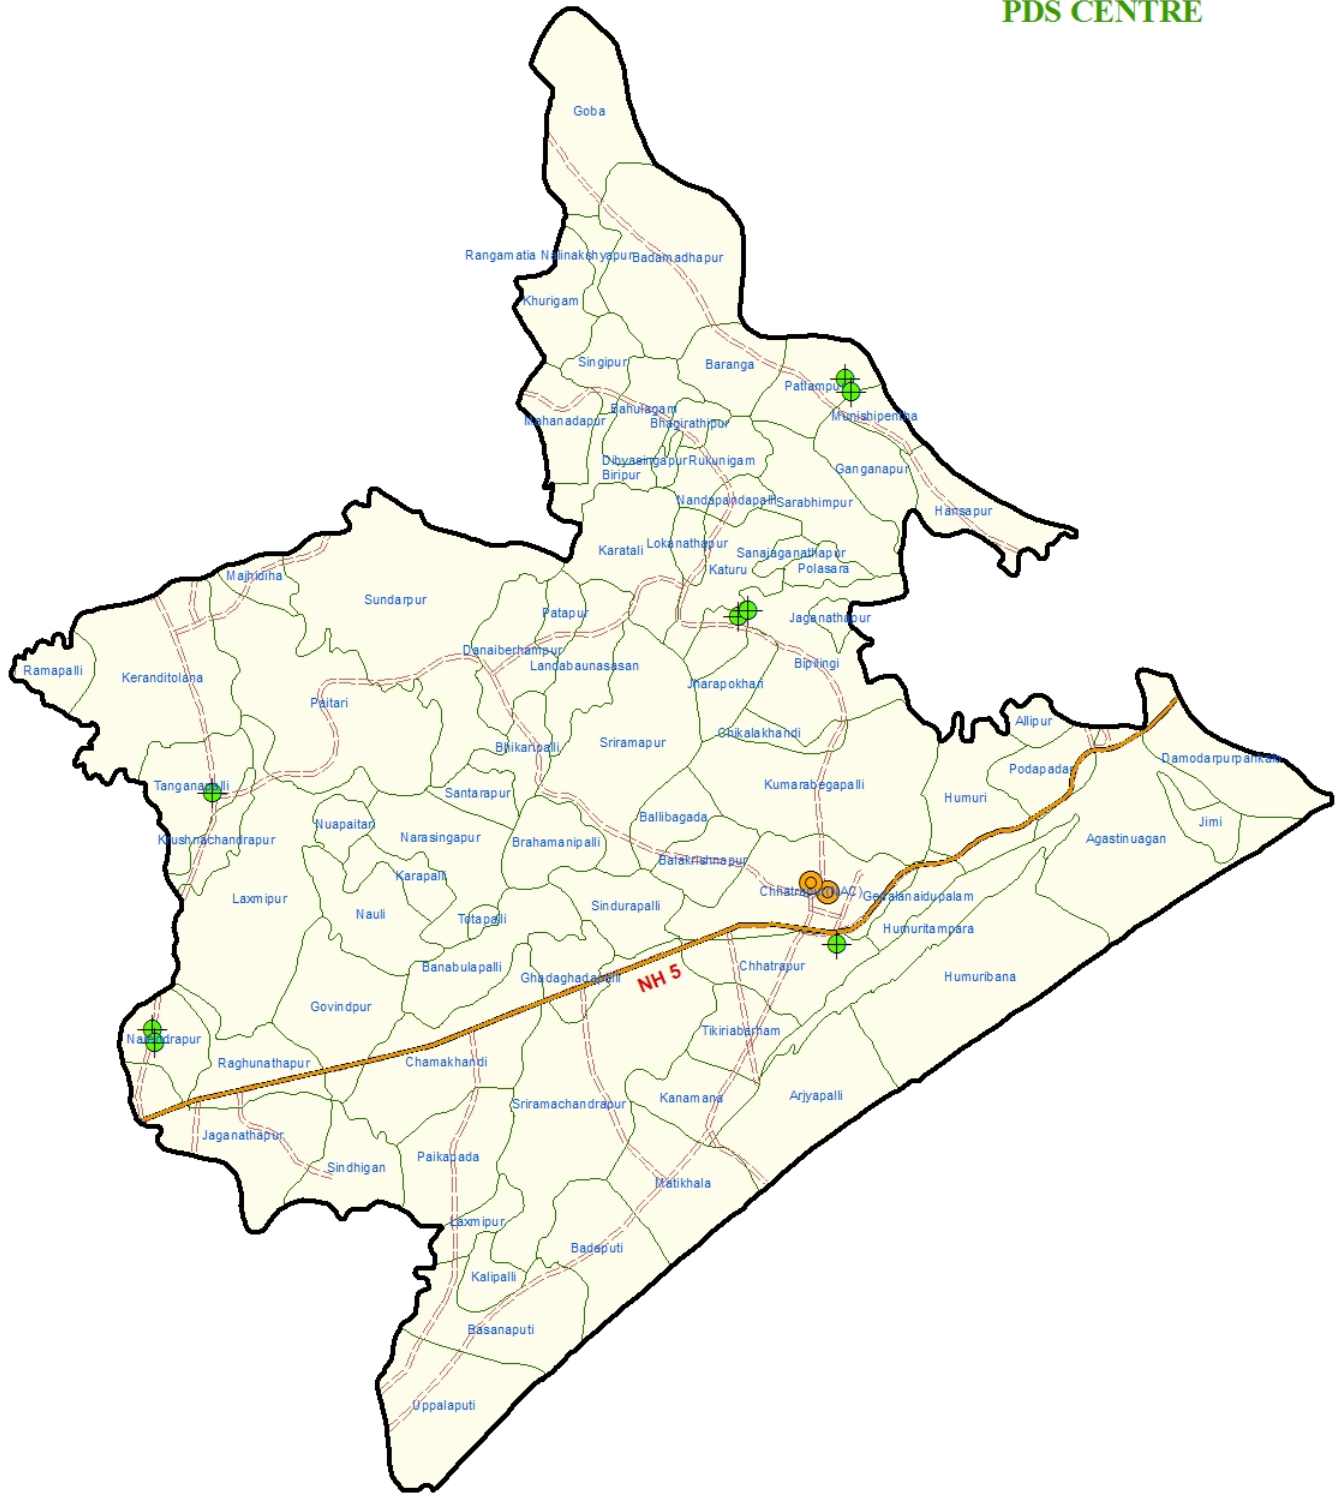

**CHHATRAPUR BLOCK  
GANJAM DISTRICT**

**PADDY PROCUREMENT CENTRE  
AND  
PDS CENTRE**

Prepared by  
**GIS DIVISION  
NIC, BHUBANESWAR**

INDIA	ORISSA	GANJAM	LEGEND	
<p>ORISSA</p>	<p>GANJAM</p>	<p>CHHATRAPUR</p>	<ul style="list-style-type: none"> <li> Paddy Procurement Centre</li> <li> Public Distribution System Centre</li> <li> Block Boundary</li> <li> Village Boundary</li> <li> National Highway</li> <li> Other Roads</li> </ul>	<p><b>SCALE :</b></p> <p>0 1 2 4 Kilometers</p>