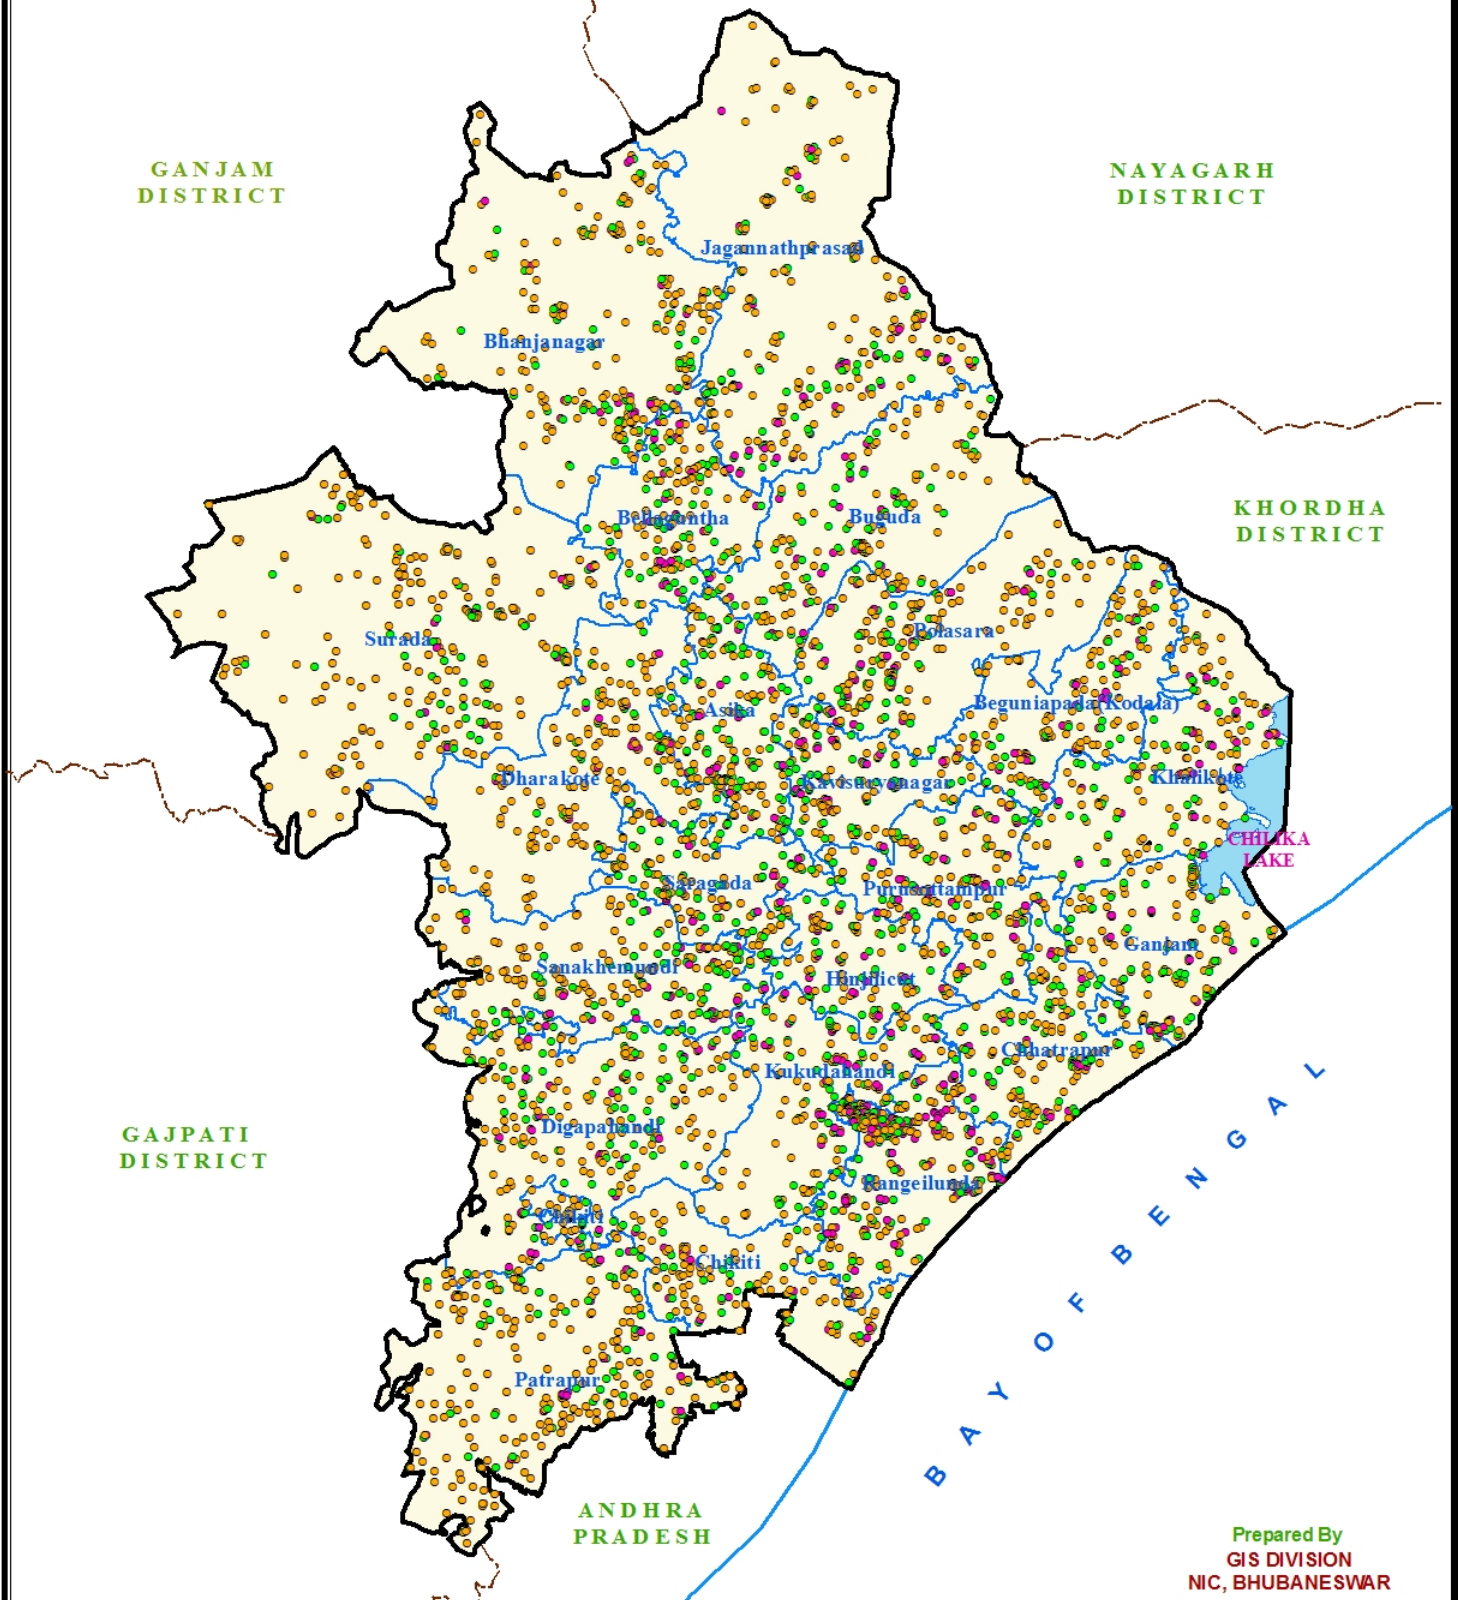

# EDUCATIONAL FACILITIES GANJAM DISTRICT

Prepared By  
GIS DIVISION  
NIC, BHUBANESWAR

<b>INDIA</b>	<b>ORISSA</b>	<b>LEGEND</b>	 <b>SCALE :</b> 0 2.5 5 10 15 20 Kilometers
 ORISSA	 GANJAM	<ul style="list-style-type: none"> <li><span style="color: magenta;">●</span> High School</li> <li><span style="color: green;">●</span> Upper Primary School</li> <li><span style="color: orange;">●</span> Primary School</li> <li>— District Boundary</li> <li>— Block Boundary</li> </ul>	