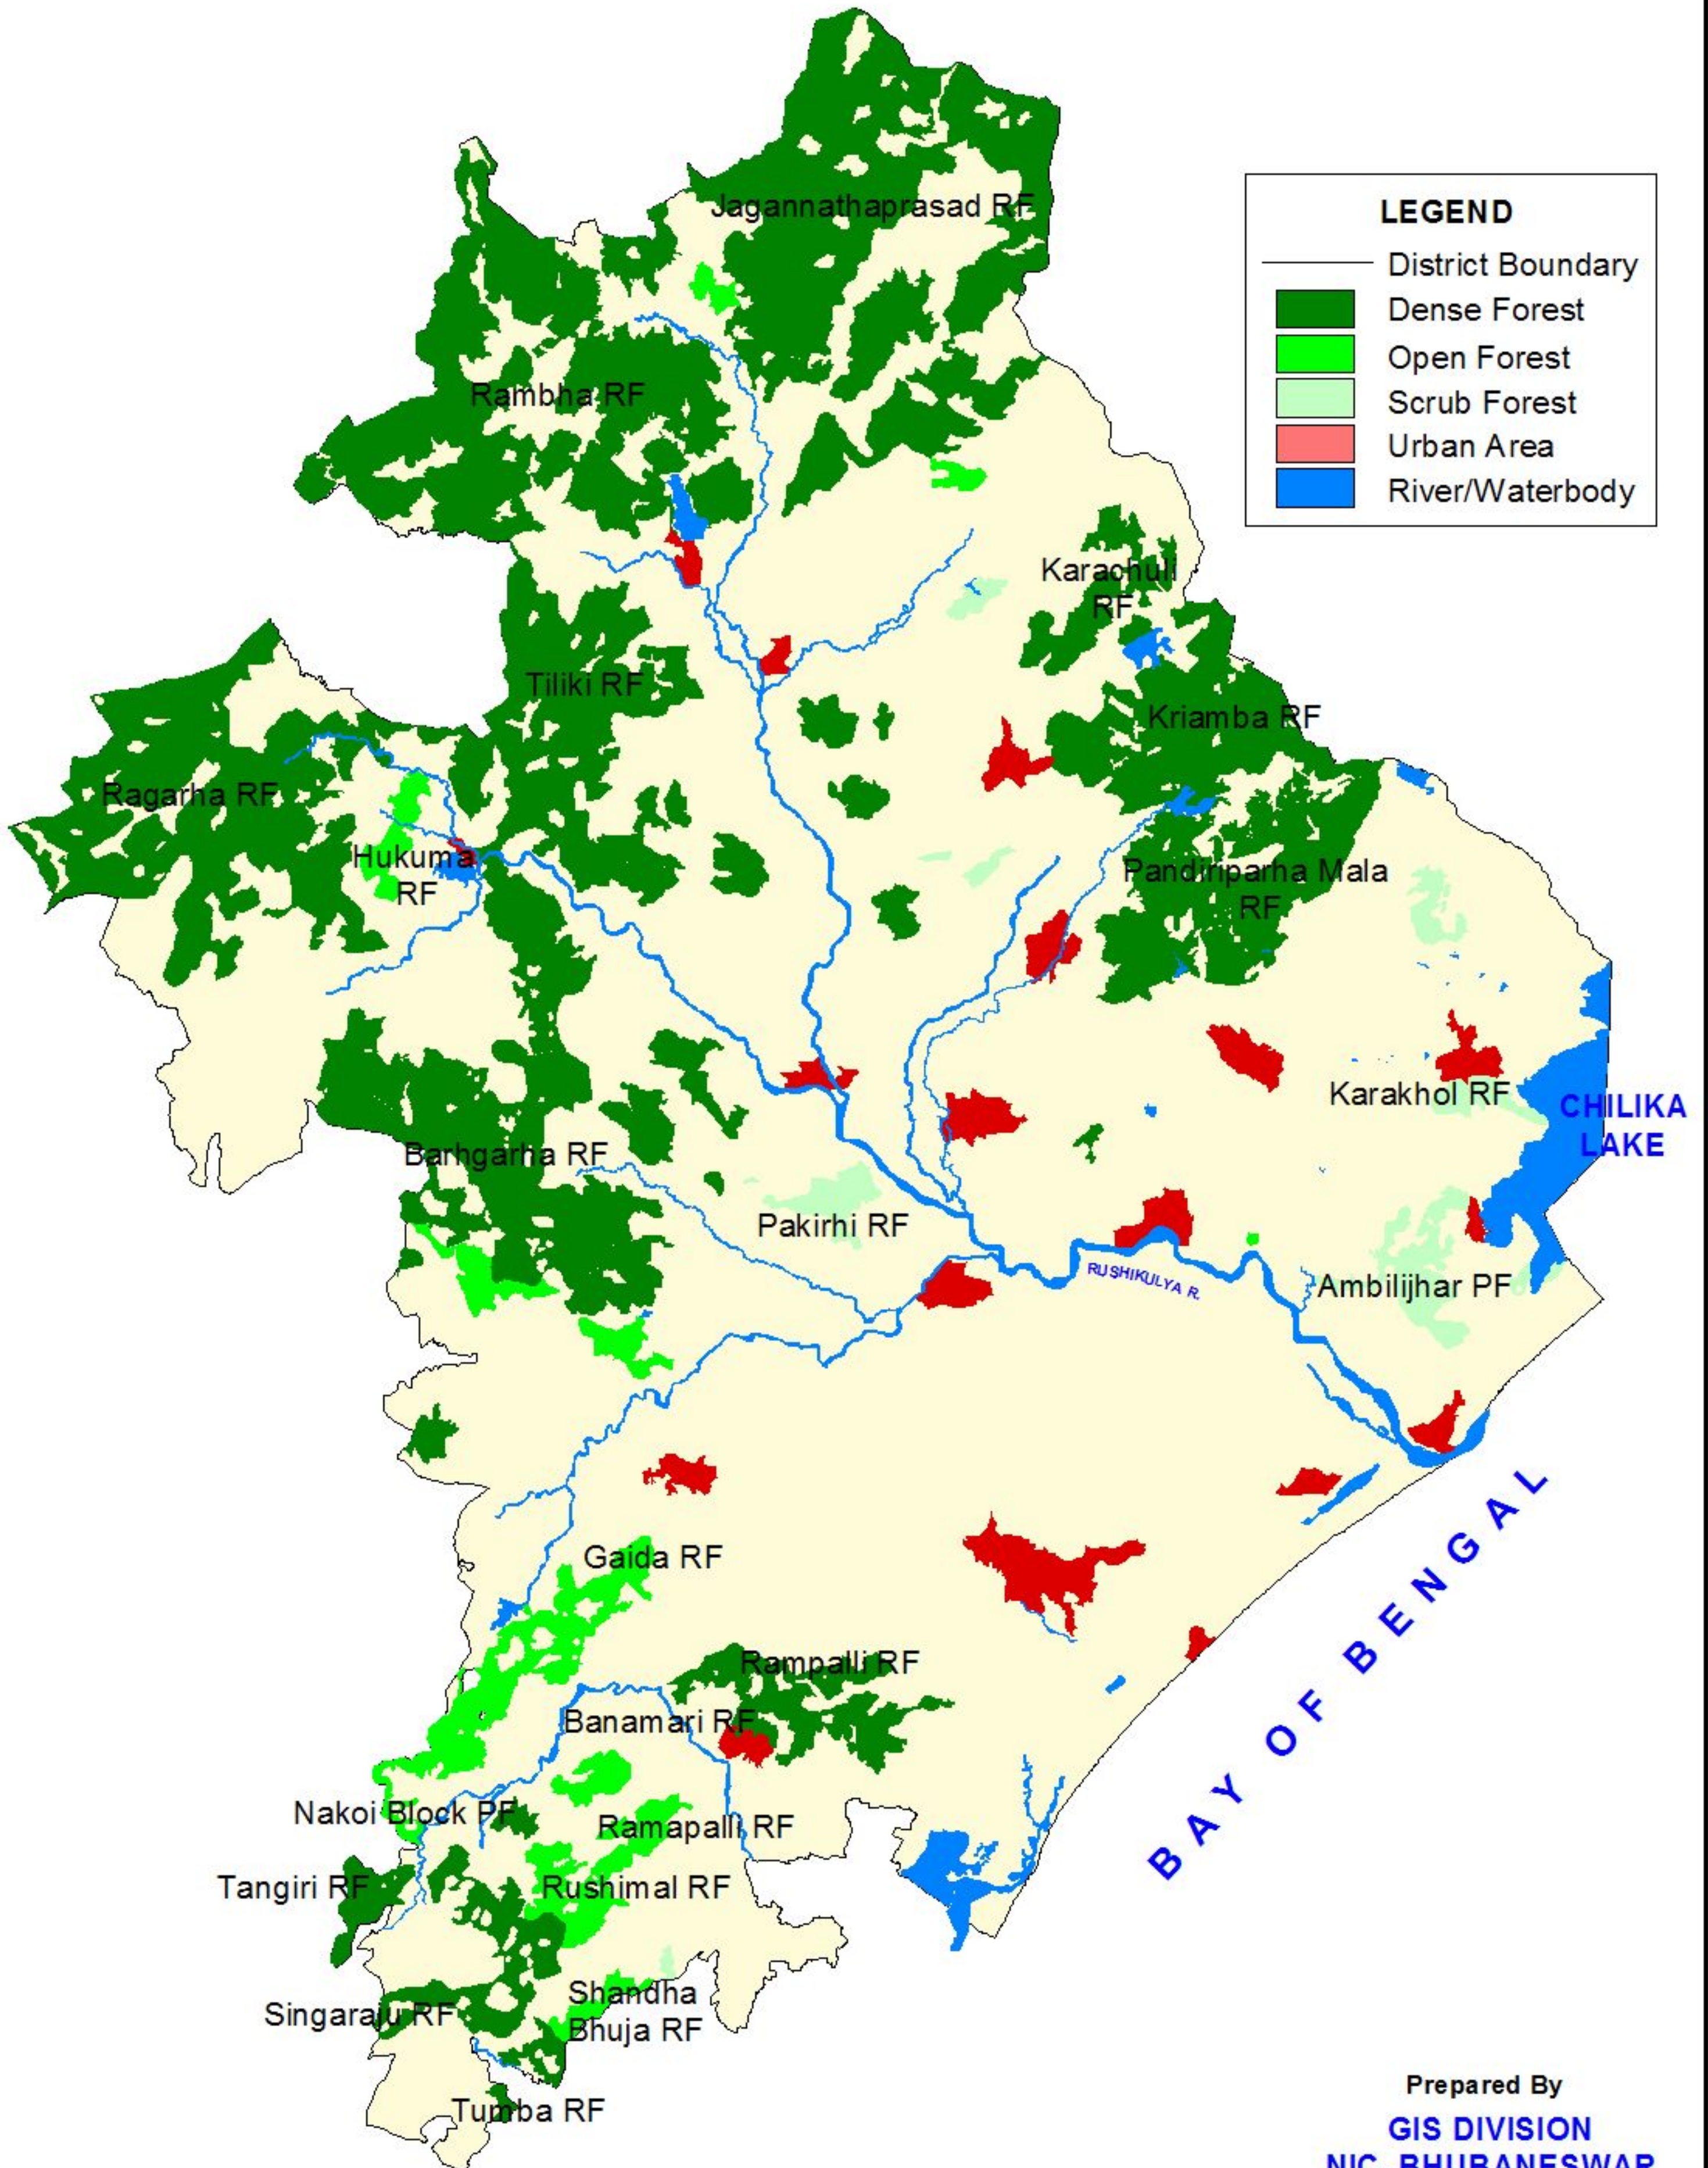

# FOREST MAP GANJAM DISTRICT

7 0 7 14 Kilometers

## LEGEND

- District Boundary
- Dense Forest
- Open Forest
- Scrub Forest
- Urban Area
- River/Waterbody

Prepared By  
GIS DIVISION  
NIC, BHUBANESWAR