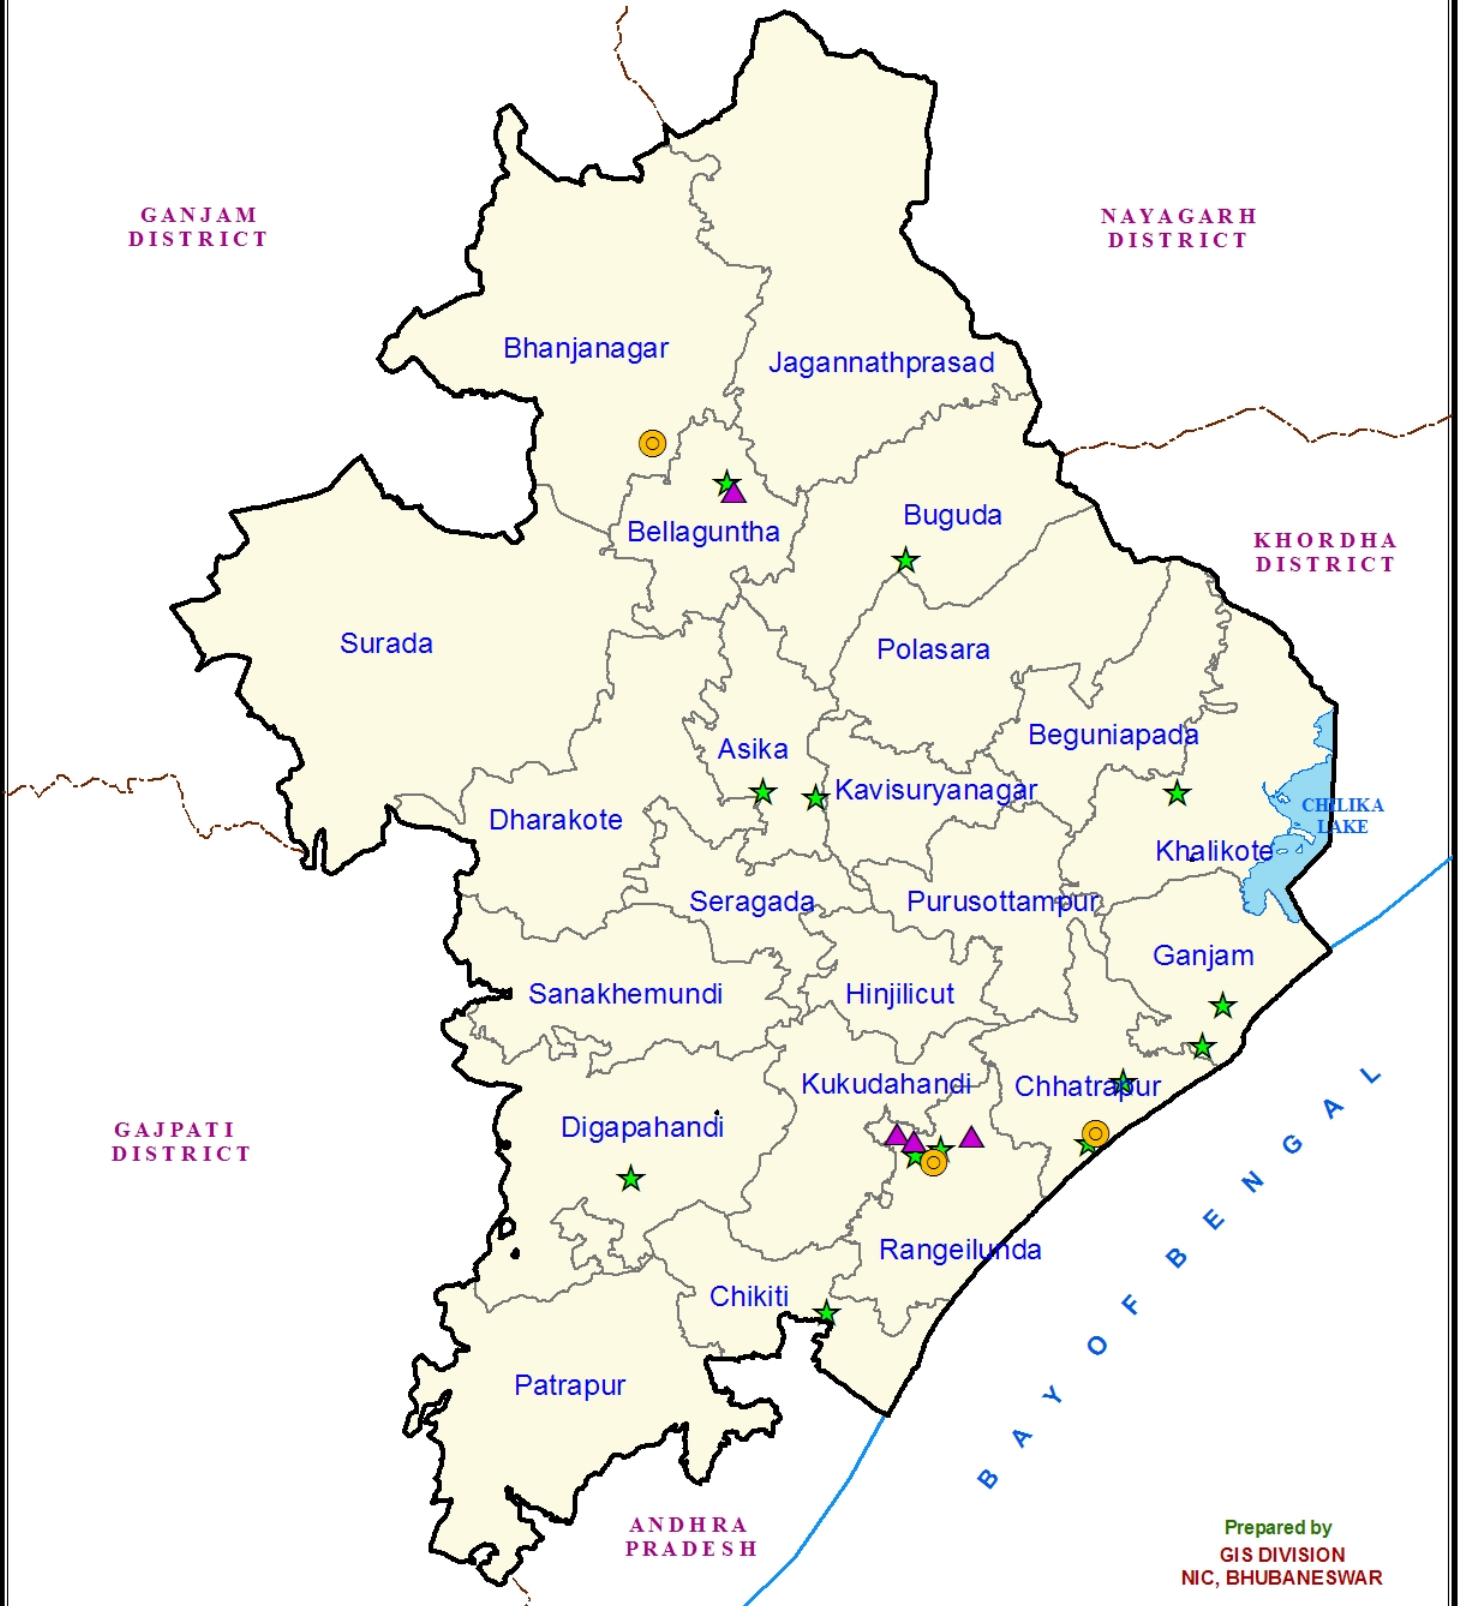

INDUSTRIES AND TRAINING CENTRES GANJAM DISTRICT

Prepared by
GIS DIVISION
NIC, BHUBANESWAR

INDIA	ORISSA	LEGEND	
<p>ORISSA</p>	<p>GANJAM</p>	<ul style="list-style-type: none"> ★ Industry ▲ Training Centre ○ Industrial Estate — District Boundary — Block Boundary 	<p>SCALE :</p> <p>0 2.5 5 10 15 20 Kilometers</p>