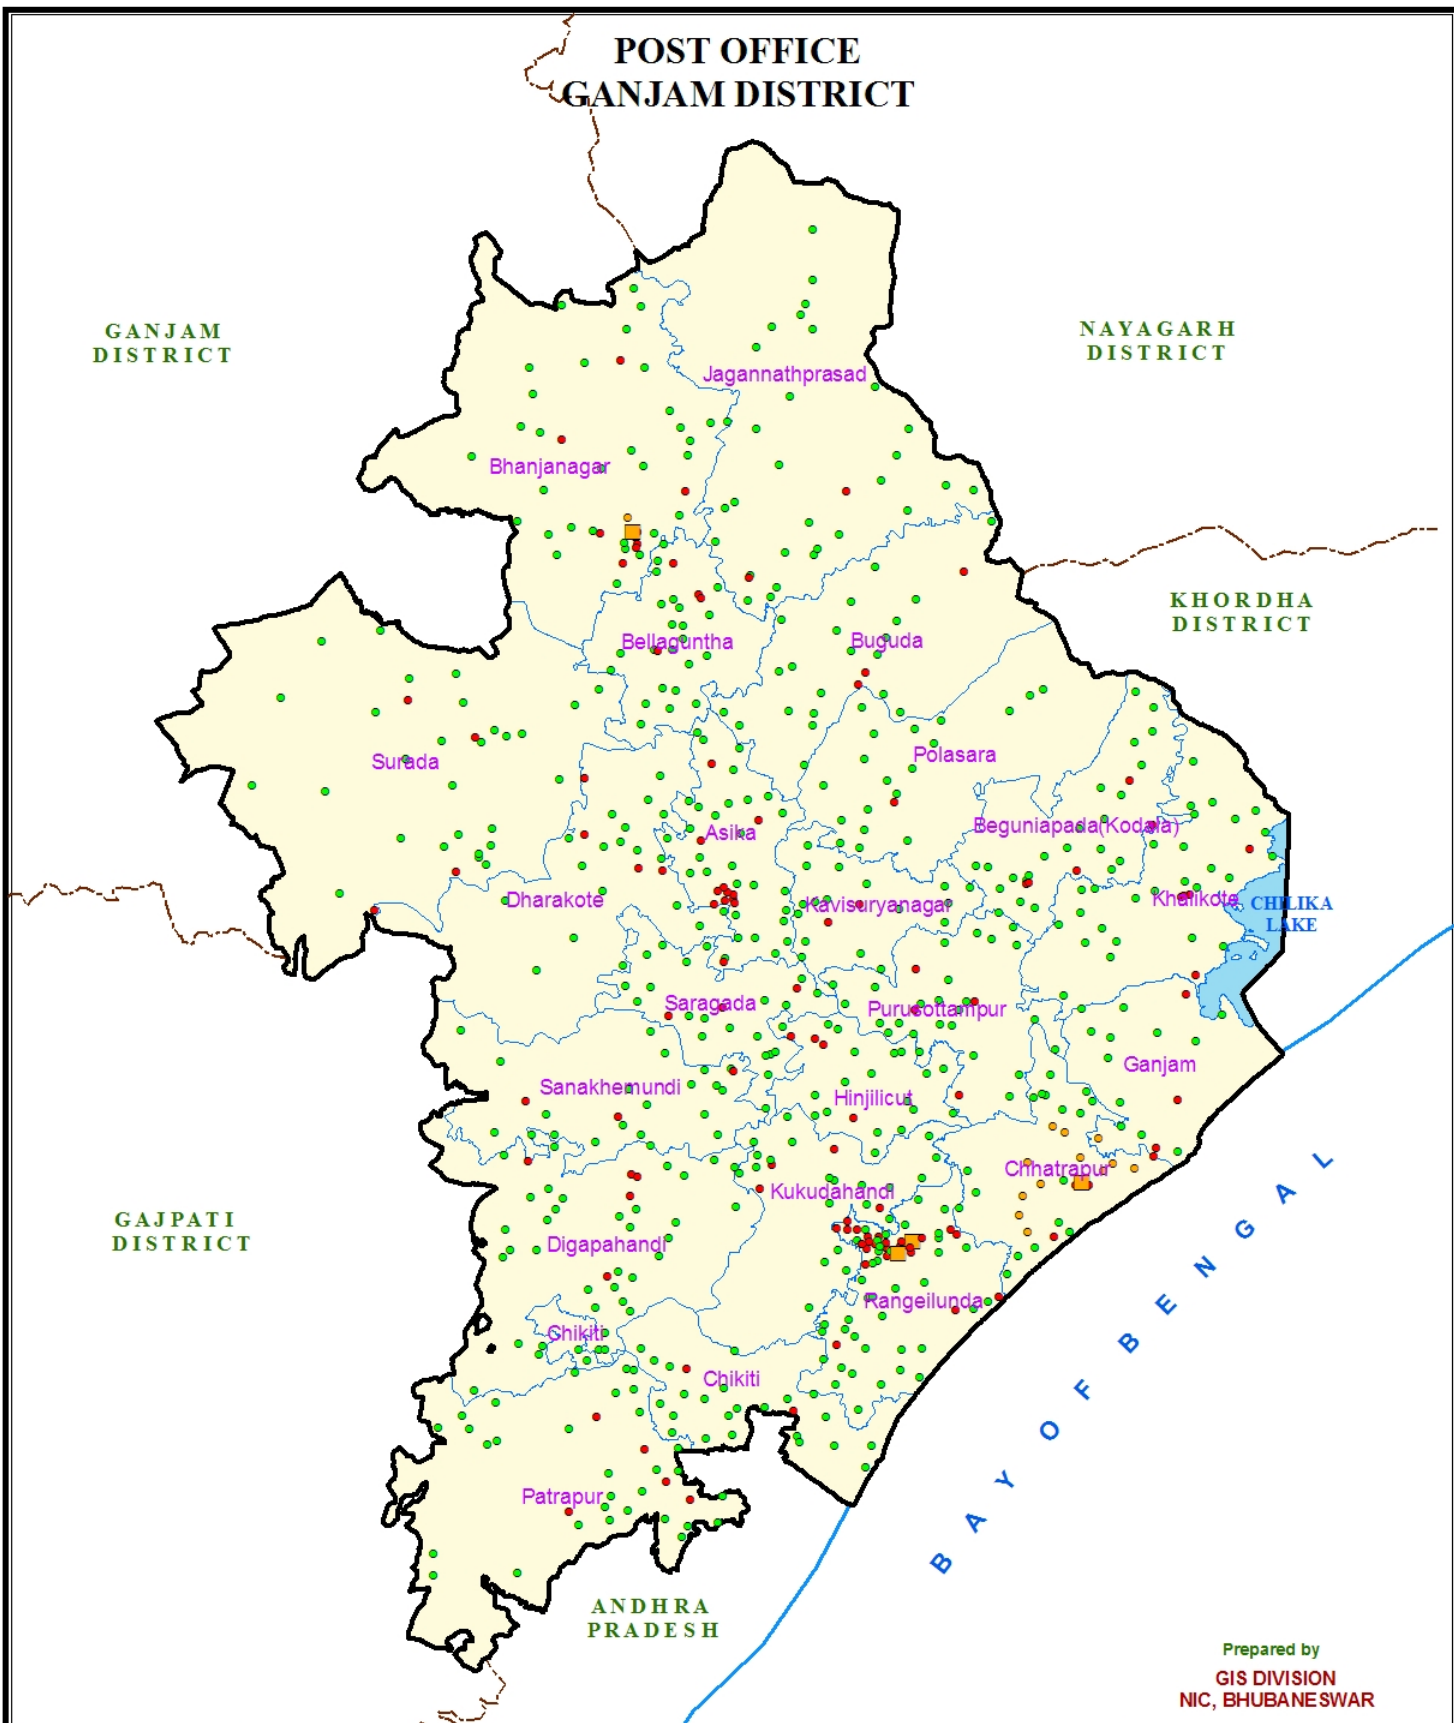

# POST OFFICE GANJAM DISTRICT

Prepared by  
GIS DIVISION  
NIC, BHUBANESWAR

<b>INDIA</b>	<b>ORISSA</b>	<b>LEGEND</b>		
<p>ORISSA</p>	<p>GANJAM</p>	<ul style="list-style-type: none"> <li> Head Post-Office</li> <li> Sub Post-Office</li> <li> Branch Post-Office</li> <li> Branch Post-Office directly a/w Head Office</li> <li> District Boundary</li> <li> Block Boundary</li> </ul>	<p><b>SCALE :</b></p> <p>0 2.5 5 10 15 20 Kilometers</p>	